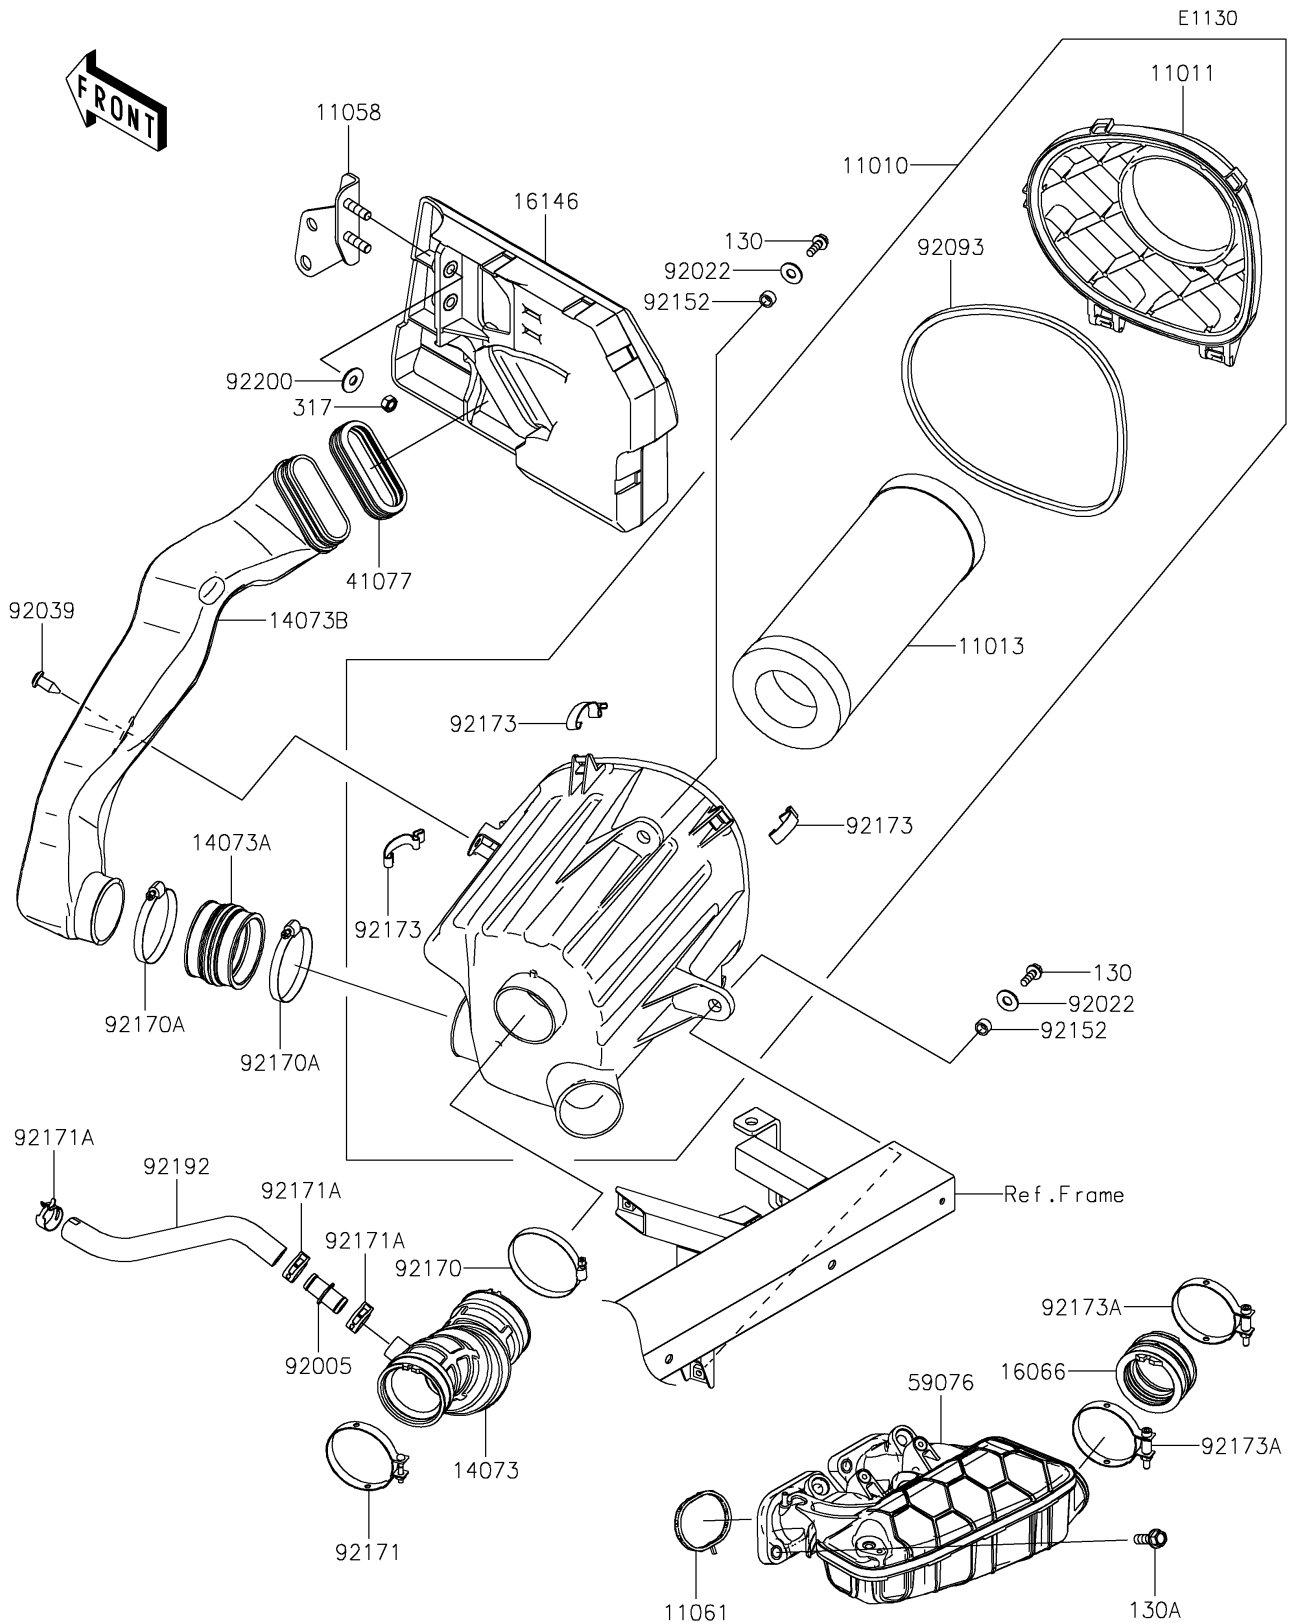

2024 MULE PRO-FXR™ 1000 LE

PARTS DIAGRAM

Air Cleaner

2024 MULE PRO-FXR™ 1000 LE

PARTS LIST

Air Cleaner

ITEM NAME	PART NUMBER	QUANTITY
FILTER-ASSY-AIR (Ref # 11010)	11010-1819	1
CASE-AIR FILTER,UPP (Ref # 11011)	11011-0971	1
ELEMENT-AIR FILTER (Ref # 11013)	11013-7044	1
BRACKET,INTAKE COVER (Ref # 11058)	11058-0338	1
GASKET,MANIFOLD-INTAKE (Ref # 11061)	11061-1459	2
DUCT,A/F CASE-THROTTLE (Ref # 14073)	14073-1890	1
DUCT,INTAKE JOINT (Ref # 14073A)	14073-1891	1
DUCT,INTAKE (Ref # 14073B)	14073-1904	1
HOLDER-THROTTLE BODY (Ref # 16066)	16066-0028	1
COVER-ASSY,BLACK (Ref # 16146)	16146-0937-6Z	1
ADAPTER,COVER-INTAKE (Ref # 41077)	41077-0756	1
MANIFOLD-INTAKE (Ref # 59076)	59076-0040	1
FITTING,DUCT-BREATHER TUBE (Ref # 92005)	92005-0992	1
WASHER,8.5X20X1.6 (Ref # 92022)	92022-1561	2
RIVET (Ref # 92039)	92039-0865	1
SEAL,AIR FILTER CASE (Ref # 92093)	92093-0787	1
COLLAR,8.8X12.3X6.9 (Ref # 92152)	92152-1853	2
CLAMP (Ref # 92170)	92170-1763	1
CLAMP (Ref # 92170A)	92170-1764	2
CLAMP,62MM (Ref # 92171)	92171-0857	1
CLAMP (Ref # 92171A)	92171-1277	3
CLAMP,AIR FILTER CASE (Ref # 92173)	92173-2023	3
CLAMP (Ref # 92173A)	92173-2674	2
TUBE,BREATHER (Ref # 92192)	92192-2632	1
WASHER,8.5X23X1.6 (Ref # 92200)	92200-0752	2
BOLT-FLANGED,6X18 (Ref # 130)	130BA0618	2
BOLT-FLANGED,8X25 (Ref # 130A)	130CA0825	4
NUT-HEX-SMALL,8MM (Ref # 317)	317BA0800	2