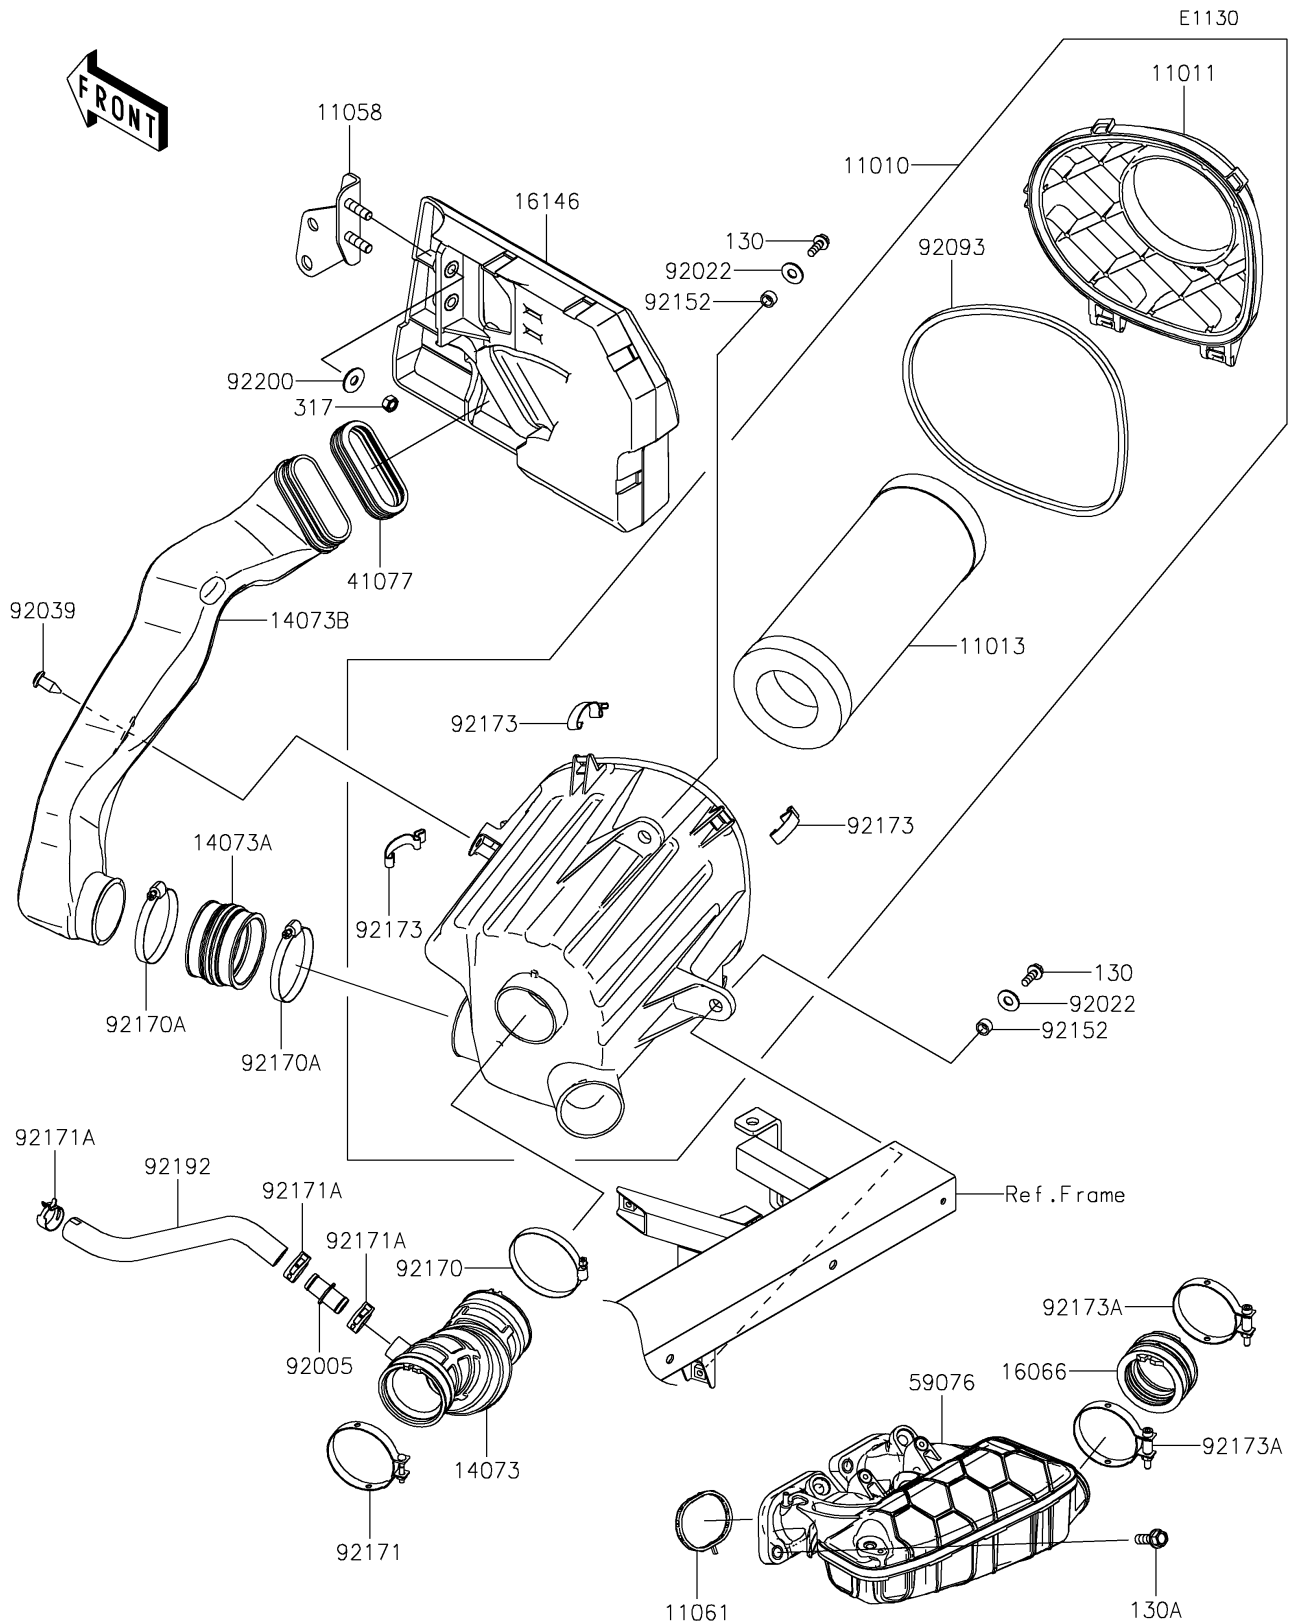

2024 MULE PRO-FXR™ 1000 LE

PARTS DIAGRAM

Air Cleaner

2024 MULE PRO-FXR™ 1000 LE

PARTS LIST

Air Cleaner

ITEM NAME	PART NUMBER	QUANTITY
FILTER-ASSY-AIR (Ref # 11010)	11010-1819	1
CASE-AIR FILTER,UPP (Ref # 11011)	11011-0971	1
ELEMENT-AIR FILTER (Ref # 11013)	11013-7044	1
BRACKET,INTAKE COVER (Ref # 11058)	11058-0338	1
GASKET,MANIFOLD-INTAKE (Ref # 11061)	11061-1459	2
DUCT,A/F CASE-THROTTLE (Ref # 14073)	14073-1890	1
DUCT,INTAKE JOINT (Ref # 14073A)	14073-1891	1
DUCT,INTAKE (Ref # 14073B)	14073-1904	1
HOLDER-THROTTLE BODY (Ref # 16066)	16066-0028	1
COVER-ASSY,BLACK (Ref # 16146)	16146-0937-6Z	1
ADAPTER,COVER-INTAKE (Ref # 41077)	41077-0756	1
MANIFOLD-INTAKE (Ref # 59076)	59076-0040	1
FITTING,DUCT-BREATHER TUBE (Ref # 92005)	92005-0992	1
WASHER,8.5X20X1.6 (Ref # 92022)	92022-1561	2
RIVET (Ref # 92039)	92039-0865	1
SEAL,AIR FILTER CASE (Ref # 92093)	92093-0787	1
COLLAR,8.8X12.3X6.9 (Ref # 92152)	92152-1853	2
CLAMP (Ref # 92170)	92170-1763	1
CLAMP (Ref # 92170A)	92170-1764	2
CLAMP,62MM (Ref # 92171)	92171-0857	1
CLAMP (Ref # 92171A)	92171-1277	3
CLAMP,AIR FILTER CASE (Ref # 92173)	92173-2023	3
CLAMP (Ref # 92173A)	92173-2674	2
TUBE,BREATHER (Ref # 92192)	92192-2632	1
WASHER,8.5X23X1.6 (Ref # 92200)	92200-0752	2
BOLT-FLANGED,6X18 (Ref # 130)	130BA0618	2
BOLT-FLANGED,8X25 (Ref # 130A)	130CA0825	4
NUT-HEX-SMALL,8MM (Ref # 317)	317BA0800	2