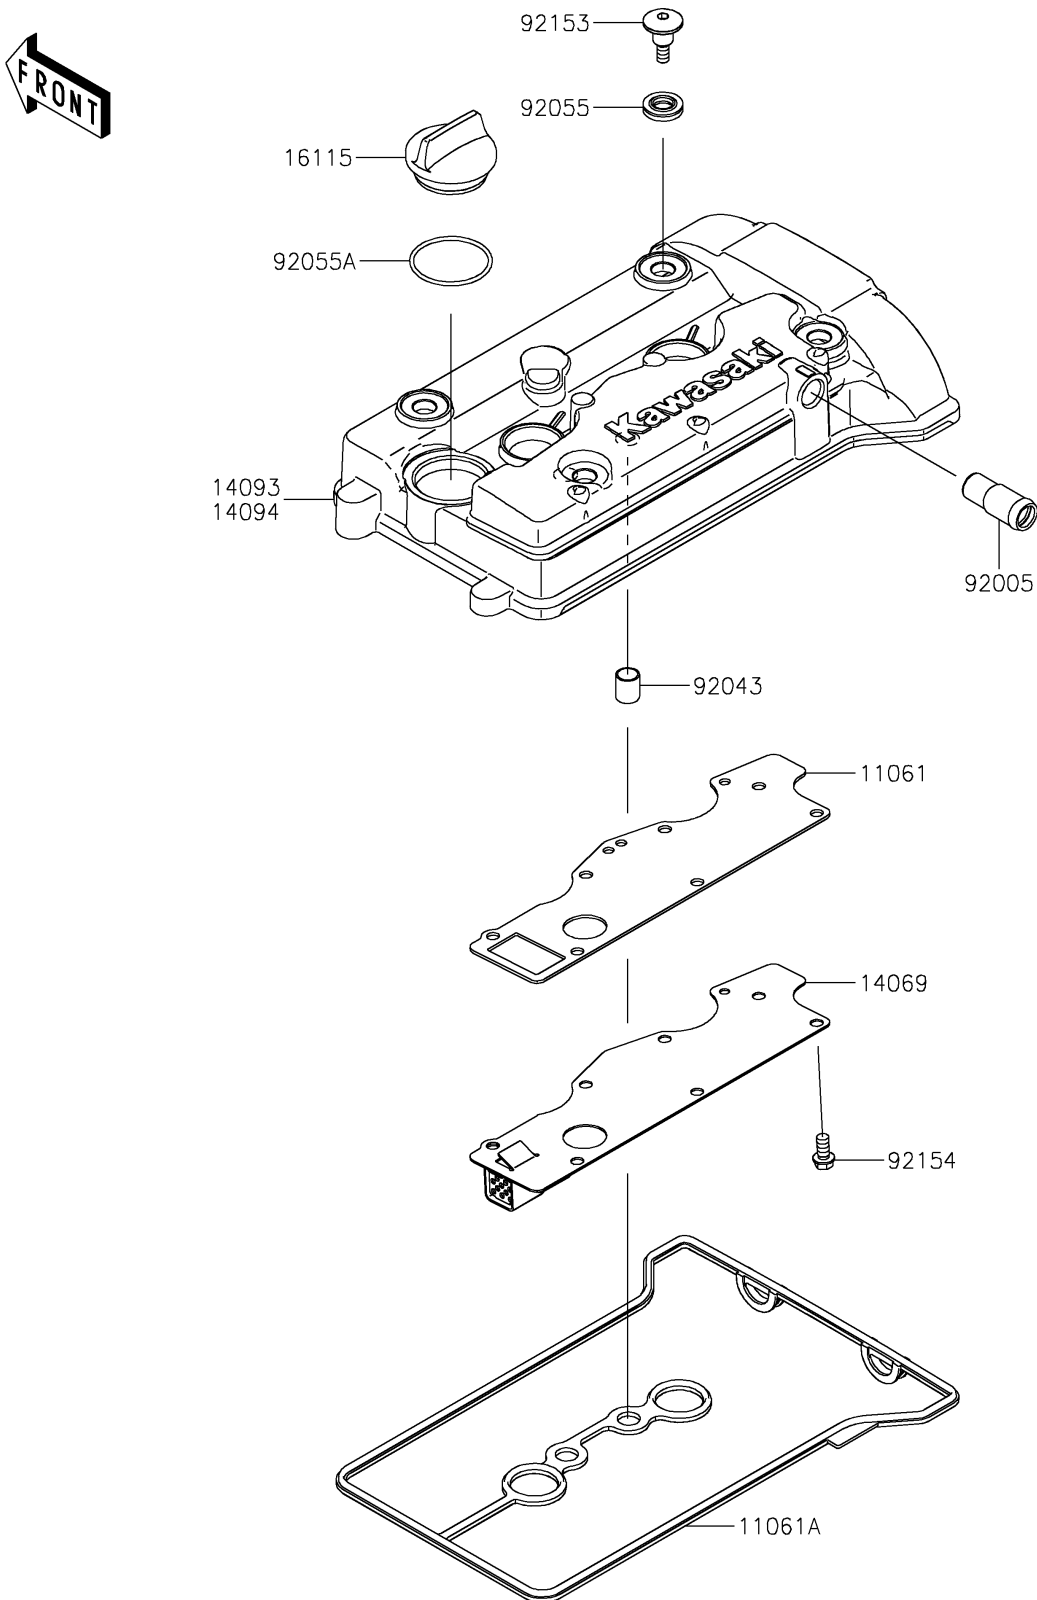

2025 MULE PRO-FXR 1000 LE

PARTS DIAGRAM

Cylinder Head Cover

E1112

2025 MULE PRO-FXR 1000 LE

PARTS LIST

Cylinder Head Cover

ITEM NAME	PART NUMBER	QUANTITY
-----------	-------------	----------
