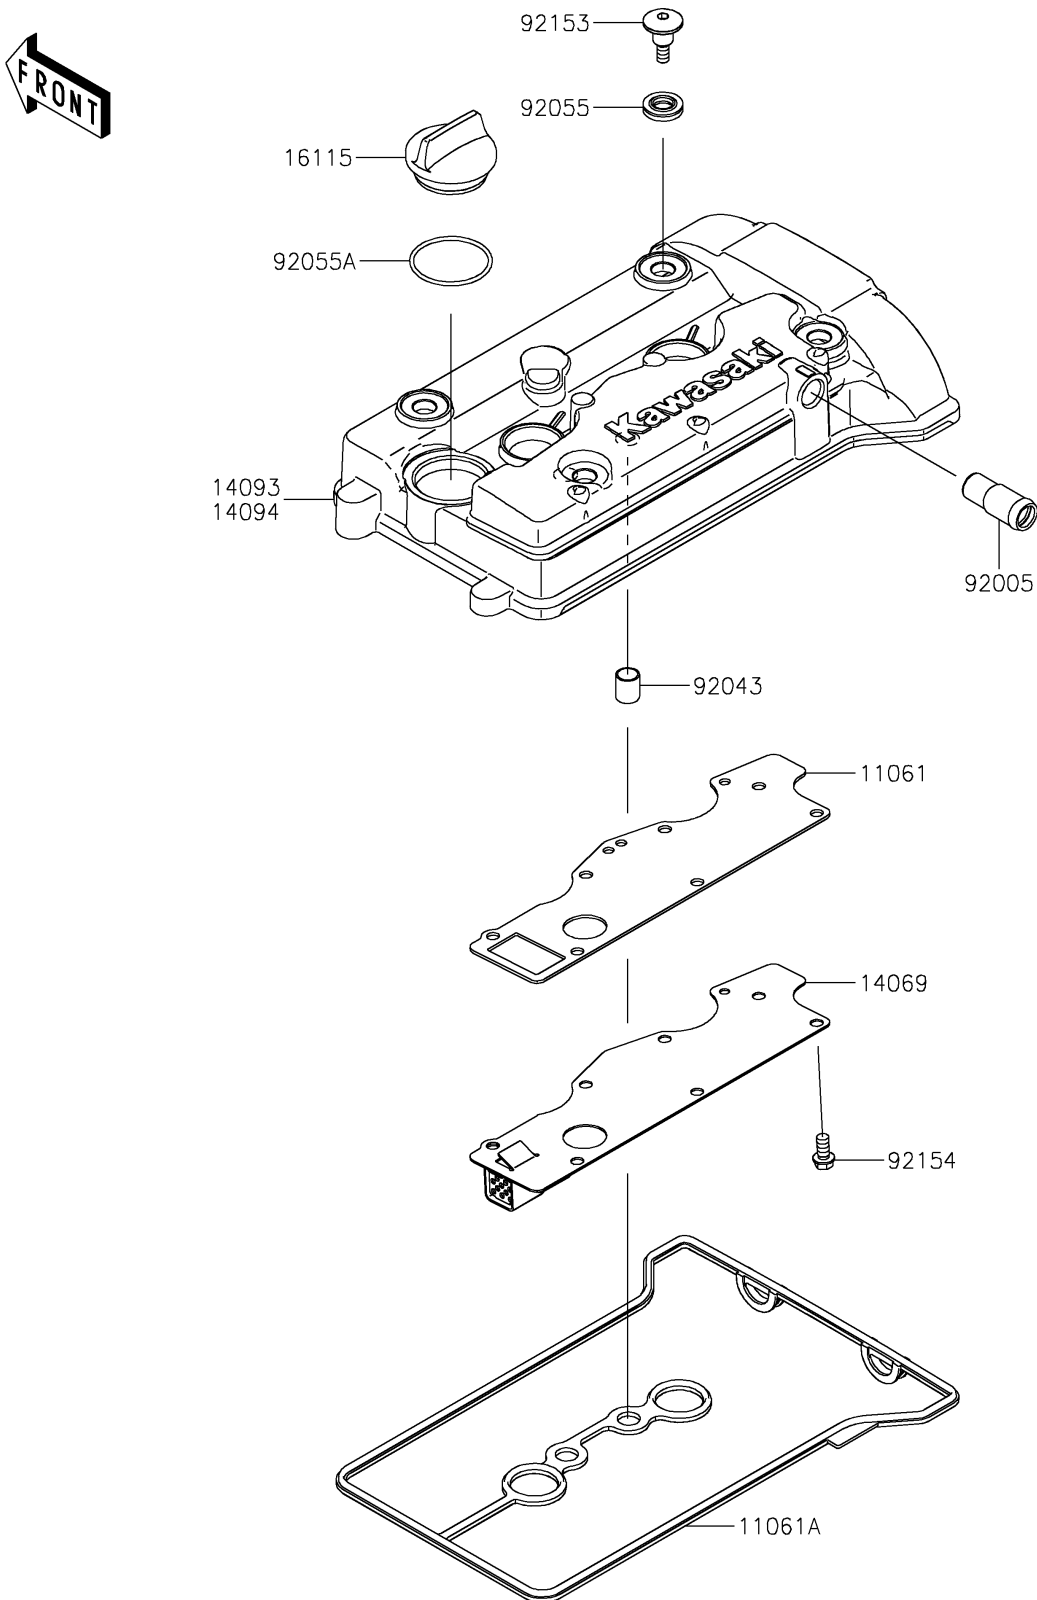

2025 MULE PRO-FXR 1000 LE

PARTS DIAGRAM

Cylinder Head Cover

E1112

2025 MULE PRO-FXR 1000 LE

PARTS LIST

Cylinder Head Cover

ITEM NAME	PART NUMBER	QUANTITY
GASKET,BREATHER PLATE (Ref # 11061)	11061-1314	1
GASKET,HEAD COVER (Ref # 11061A)	11061-1457	1
BREATHER (Ref # 14069)	14069-0036	1
COVER,HEAD COVER (Ref # 14093)	14093-1384	1
CAP-OIL FILLER (Ref # 16115)	16115-1064	1
FITTING,BREATHER (Ref # 92005)	92005-0968	1
PIN,10.1X12X14 (Ref # 92043)	92043-4009	2
RING-O (Ref # 92055)	92055-0785	4
RING-O (Ref # 92055A)	92055-1759	1
BOLT,SOCKET,6X22.5 (Ref # 92153)	92153-1779	4
BOLT,FLANGED-SMALL,6X12 (Ref # 92154)	92154-1888	7