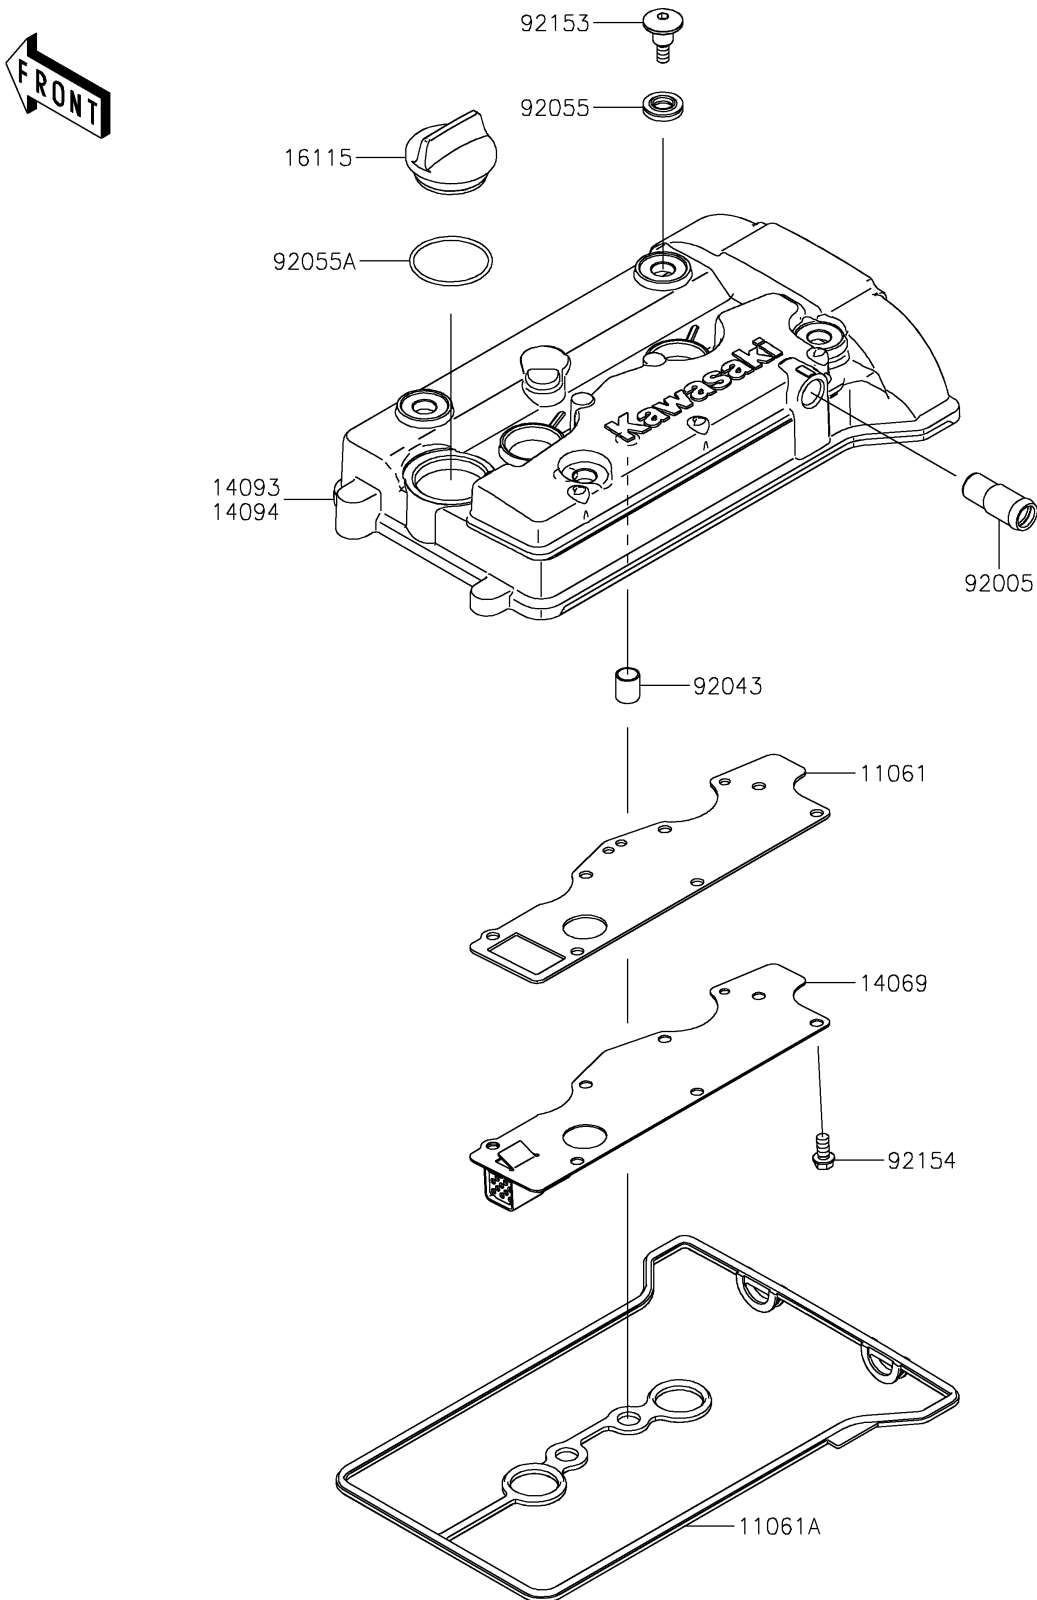

## PARTS DIAGRAM Cylinder Head Cover

E1112

## PARTS LIST

### Cylinder Head Cover

ITEM NAME	PART NUMBER	QUANTITY
GASKET,BREATHER PLATE (Ref # 11061)	11061-1314	1
GASKET,HEAD COVER (Ref # 11061A)	11061-1457	1
BREATHER (Ref # 14069)	14069-0036	1
COVER,HEAD COVER (Ref # 14093)	14093-1384	1
CAP-OIL FILLER (Ref # 16115)	16115-1064	1
FITTING,BREATHER (Ref # 92005)	92005-0968	1
PIN,10.1X12X14 (Ref # 92043)	92043-4009	2
RING-O (Ref # 92055)	92055-0785	4
RING-O (Ref # 92055A)	92055-1759	1
BOLT,SOCKET,6X22.5 (Ref # 92153)	92153-1779	4
BOLT,FLANGED-SMALL,6X12 (Ref # 92154)	92154-1888	7