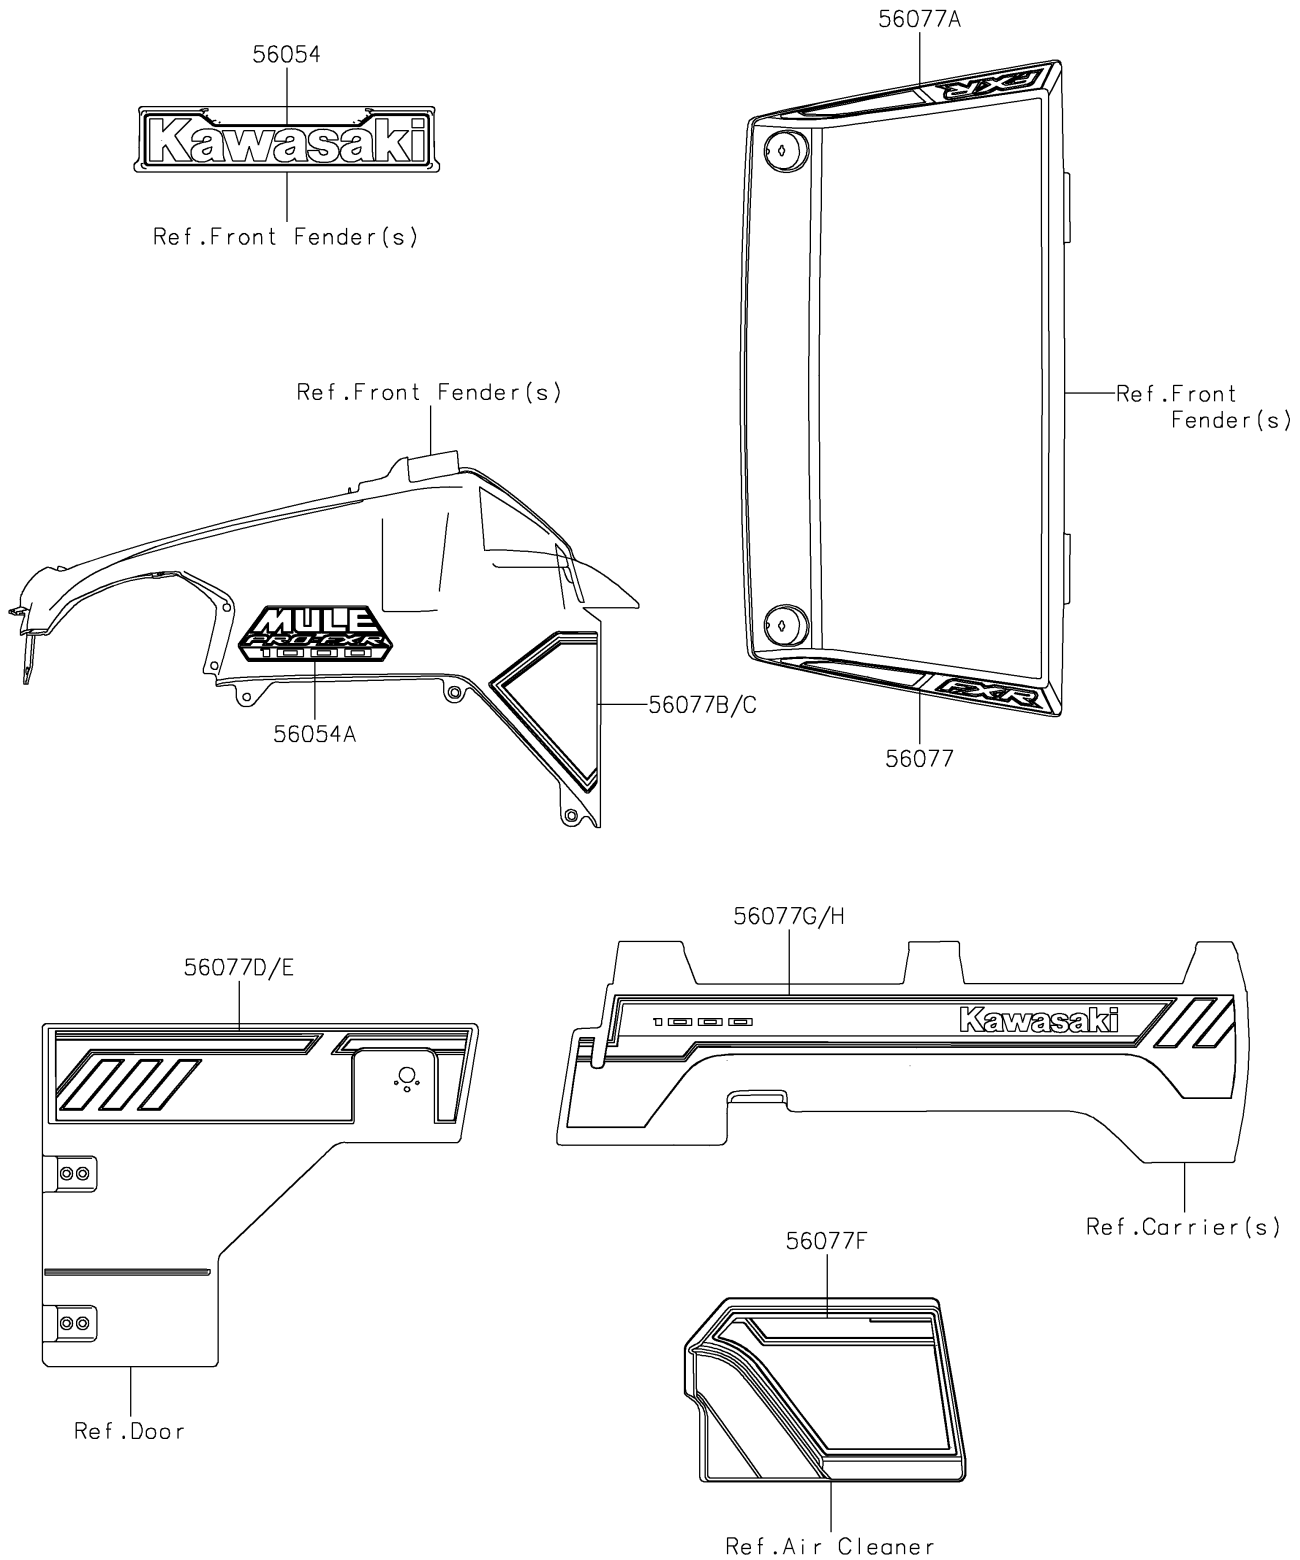

2026 MULE PRO-FXR™ 1000

PARTS DIAGRAM

Decals(MTFNN/MTFNL)

F2861B

2026 MULE PRO-FXR™ 1000

PARTS LIST

Decals(MTFNN/MTFNL)

ITEM NAME

PART NUMBER

QUANTITY
