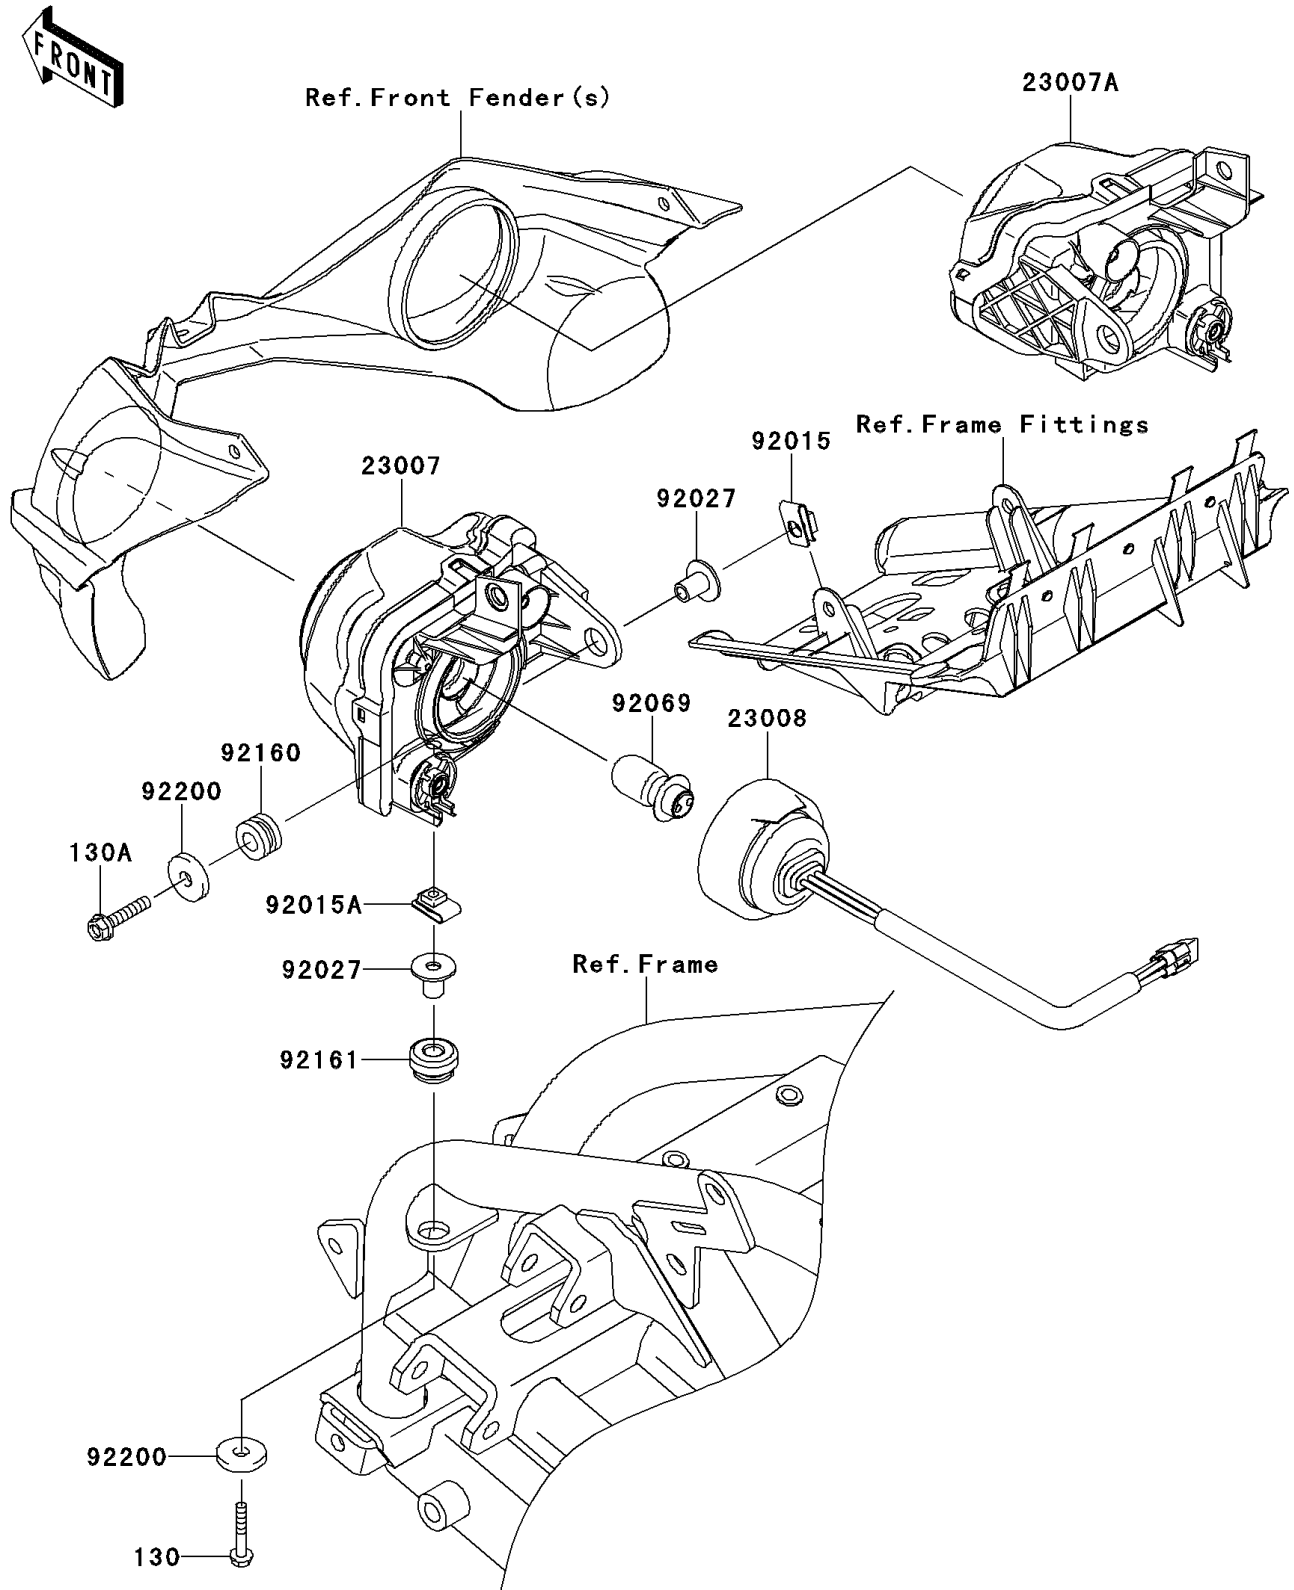

2012 KFX[®] 450R

PARTS DIAGRAM

Headlight(s)

F2710

2012 KFX[®] 450R

PARTS LIST

Headlight(s)

ITEM NAME	PART NUMBER	QUANTITY
BOLT-FLANGED,5X30 (Ref # 130)	130BA0530	2
BOLT-FLANGED,6X30 (Ref # 130A)	130BA0630	2
LENS-COMP,HEAD LAMP,LH (Ref # 23007)	23007-0094	1
LENS-COMP,HEAD LAMP,RH (Ref # 23007A)	23007-0095	1
SOCKET-ASSY,HEAD LAMP (Ref # 23008)	23008-0079	2
NUT,6MM (Ref # 92015)	92015-1602	2
NUT,5MM (Ref # 92015A)	92015-1710	2
COLLAR,L=16.1 (Ref # 92027)	92027-1847	4
BULB,12V 30/30W (Ref # 92069)	92069-1080	2
DAMPER (Ref # 92160)	92160-1167	2
DAMPER (Ref # 92161)	92161-0483	2
WASHER,6.5X20X3.2 (Ref # 92200)	92200-0359	4