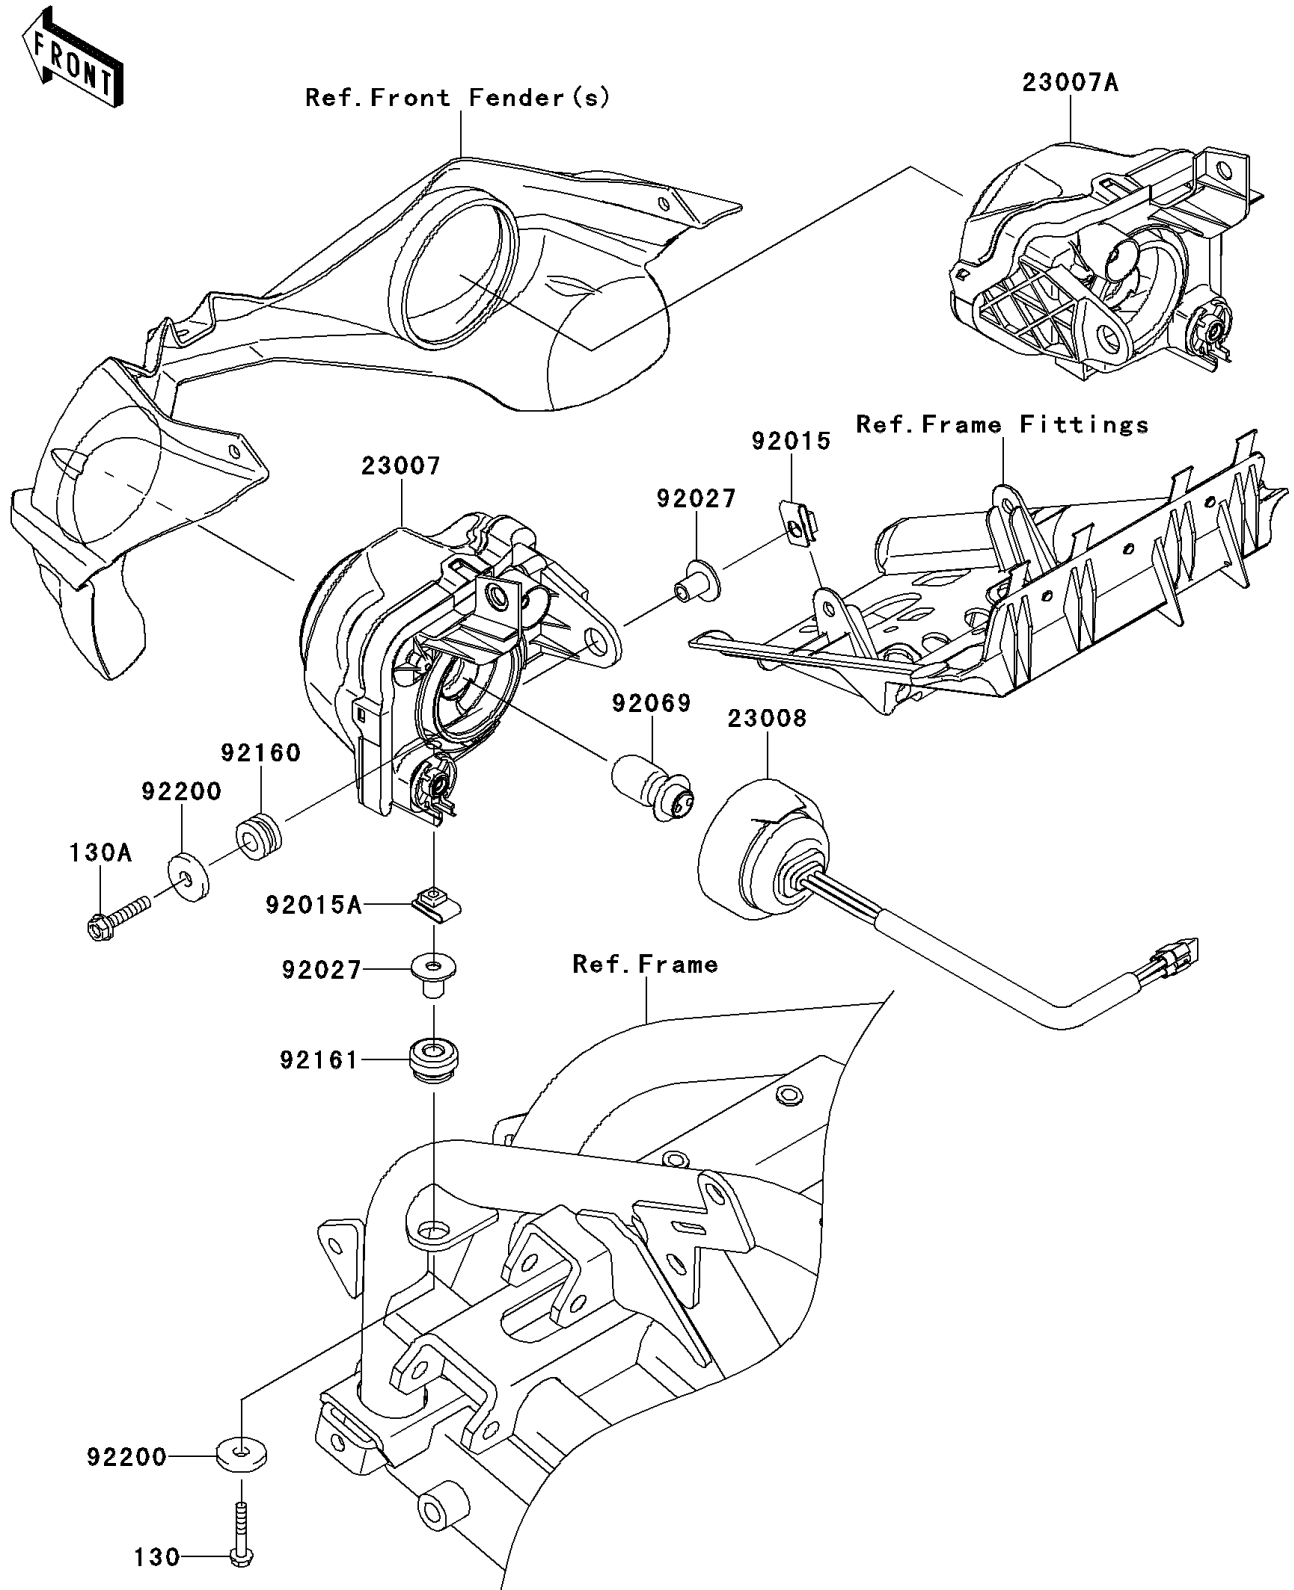

2013 KFX® 450R

PARTS DIAGRAM

Headlight(s)

F2710