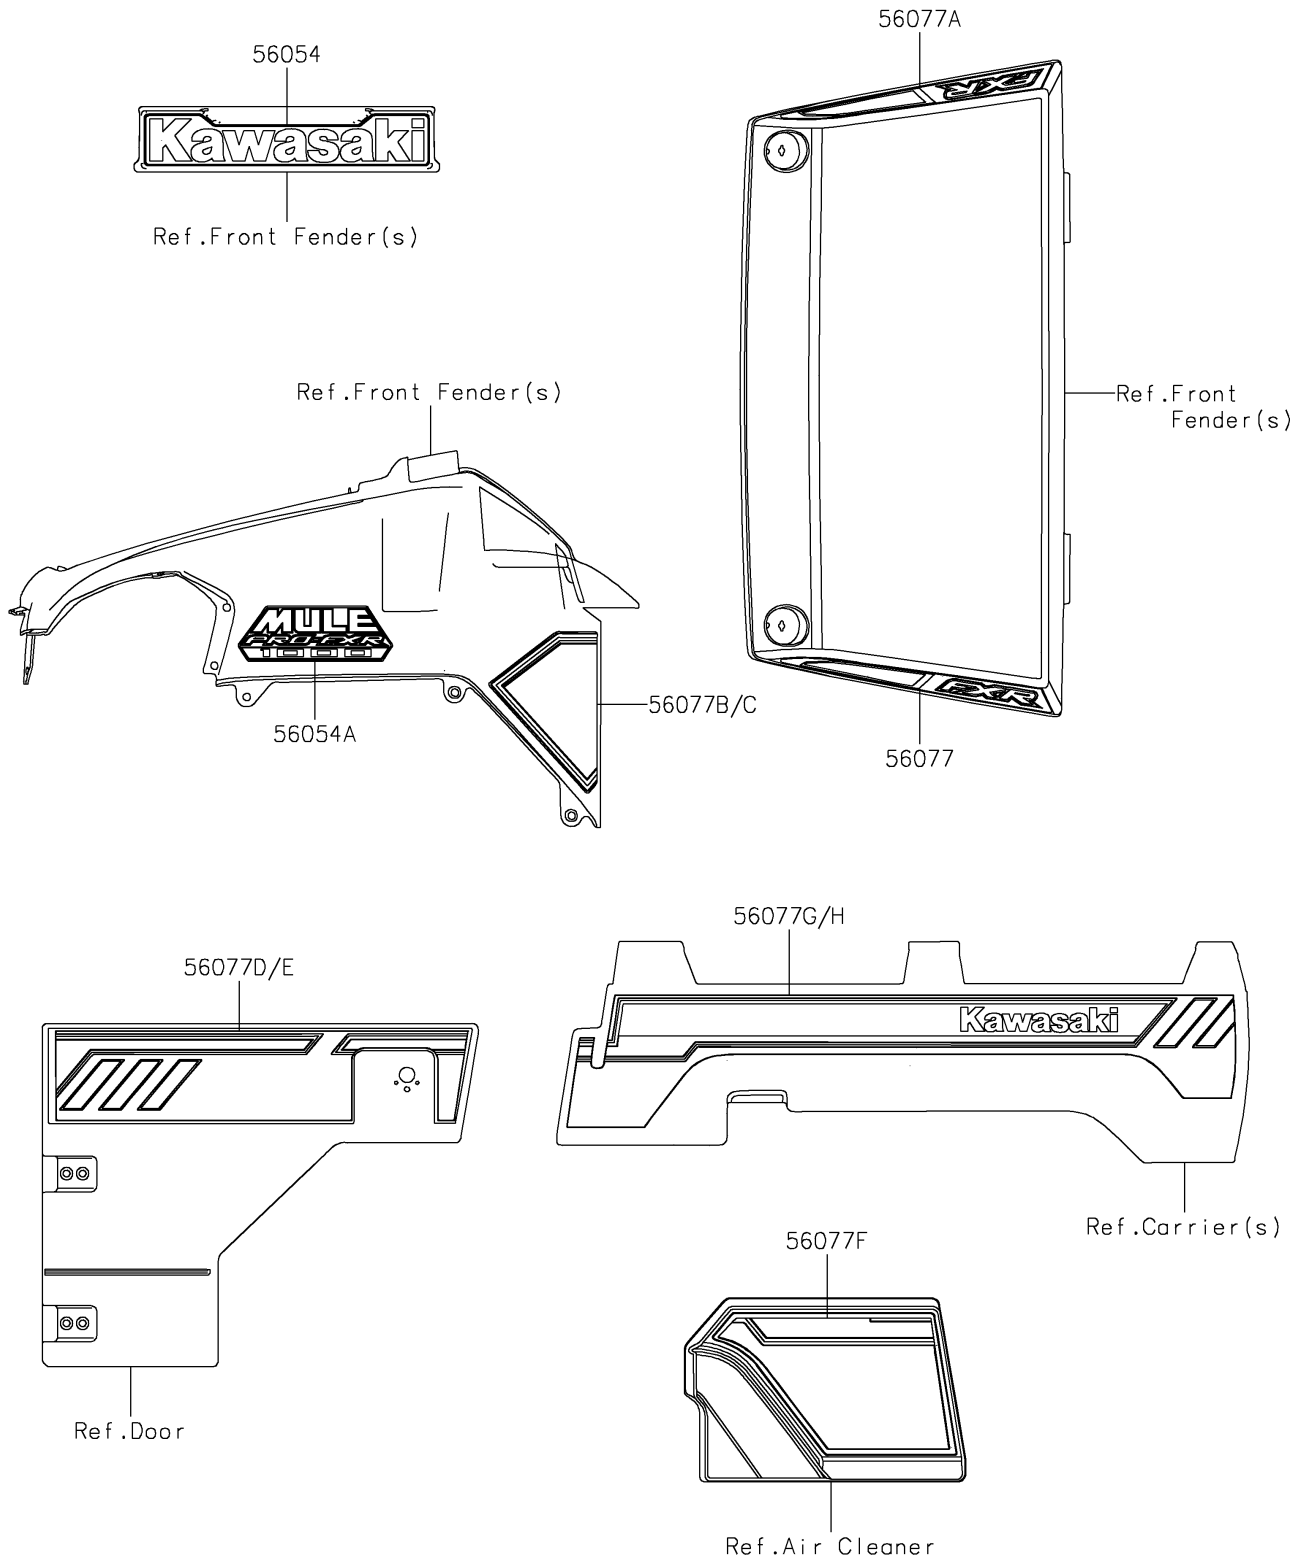

2024 MULE PRO-FXR 1000

PARTS DIAGRAM

Decals(MRFNN/MRFNL)

F2861

2024 MULE PRO-FXR 1000

PARTS LIST

Decals(MRFNN/MRFNL)

ITEM NAME

PART NUMBER

QUANTITY
