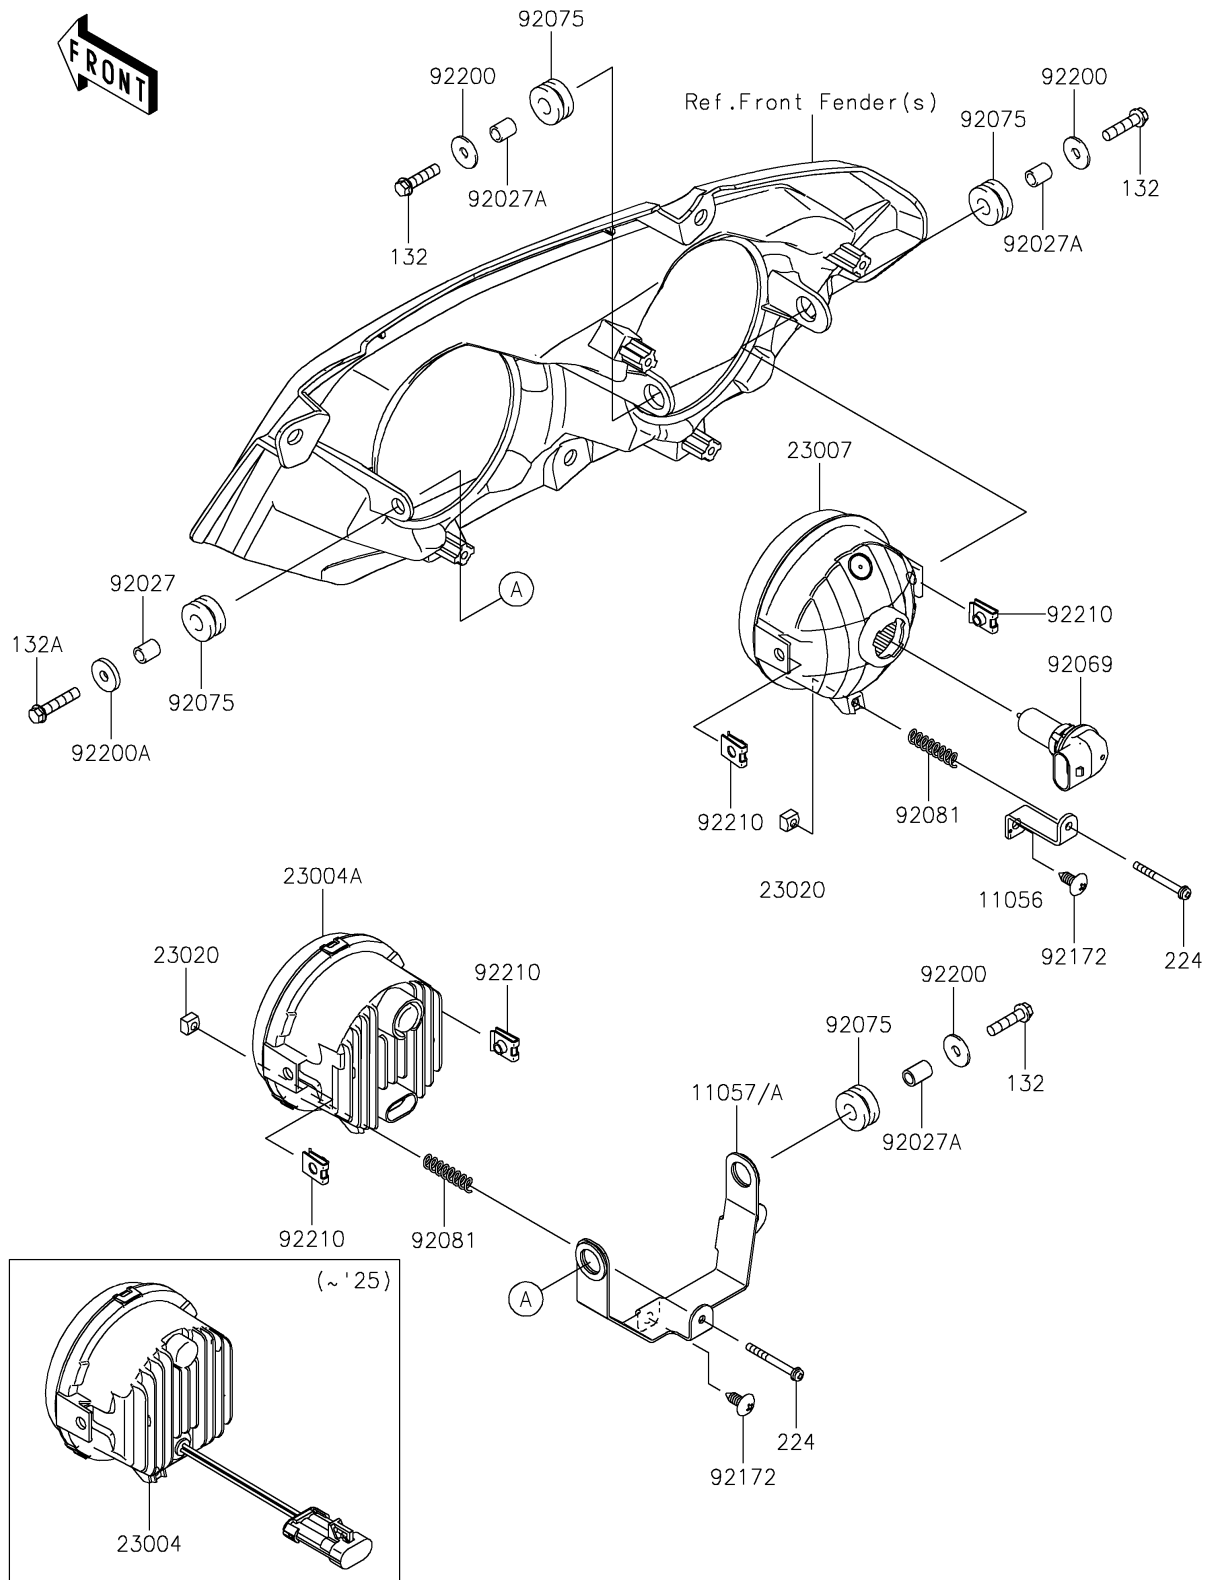

2026 MULE PRO-FXR™ 1000

PARTS DIAGRAM

Headlight(s)

F2710

2026 MULE PRO-FXR™ 1000

PARTS LIST

Headlight(s)

ITEM NAME

PART NUMBER

QUANTITY
