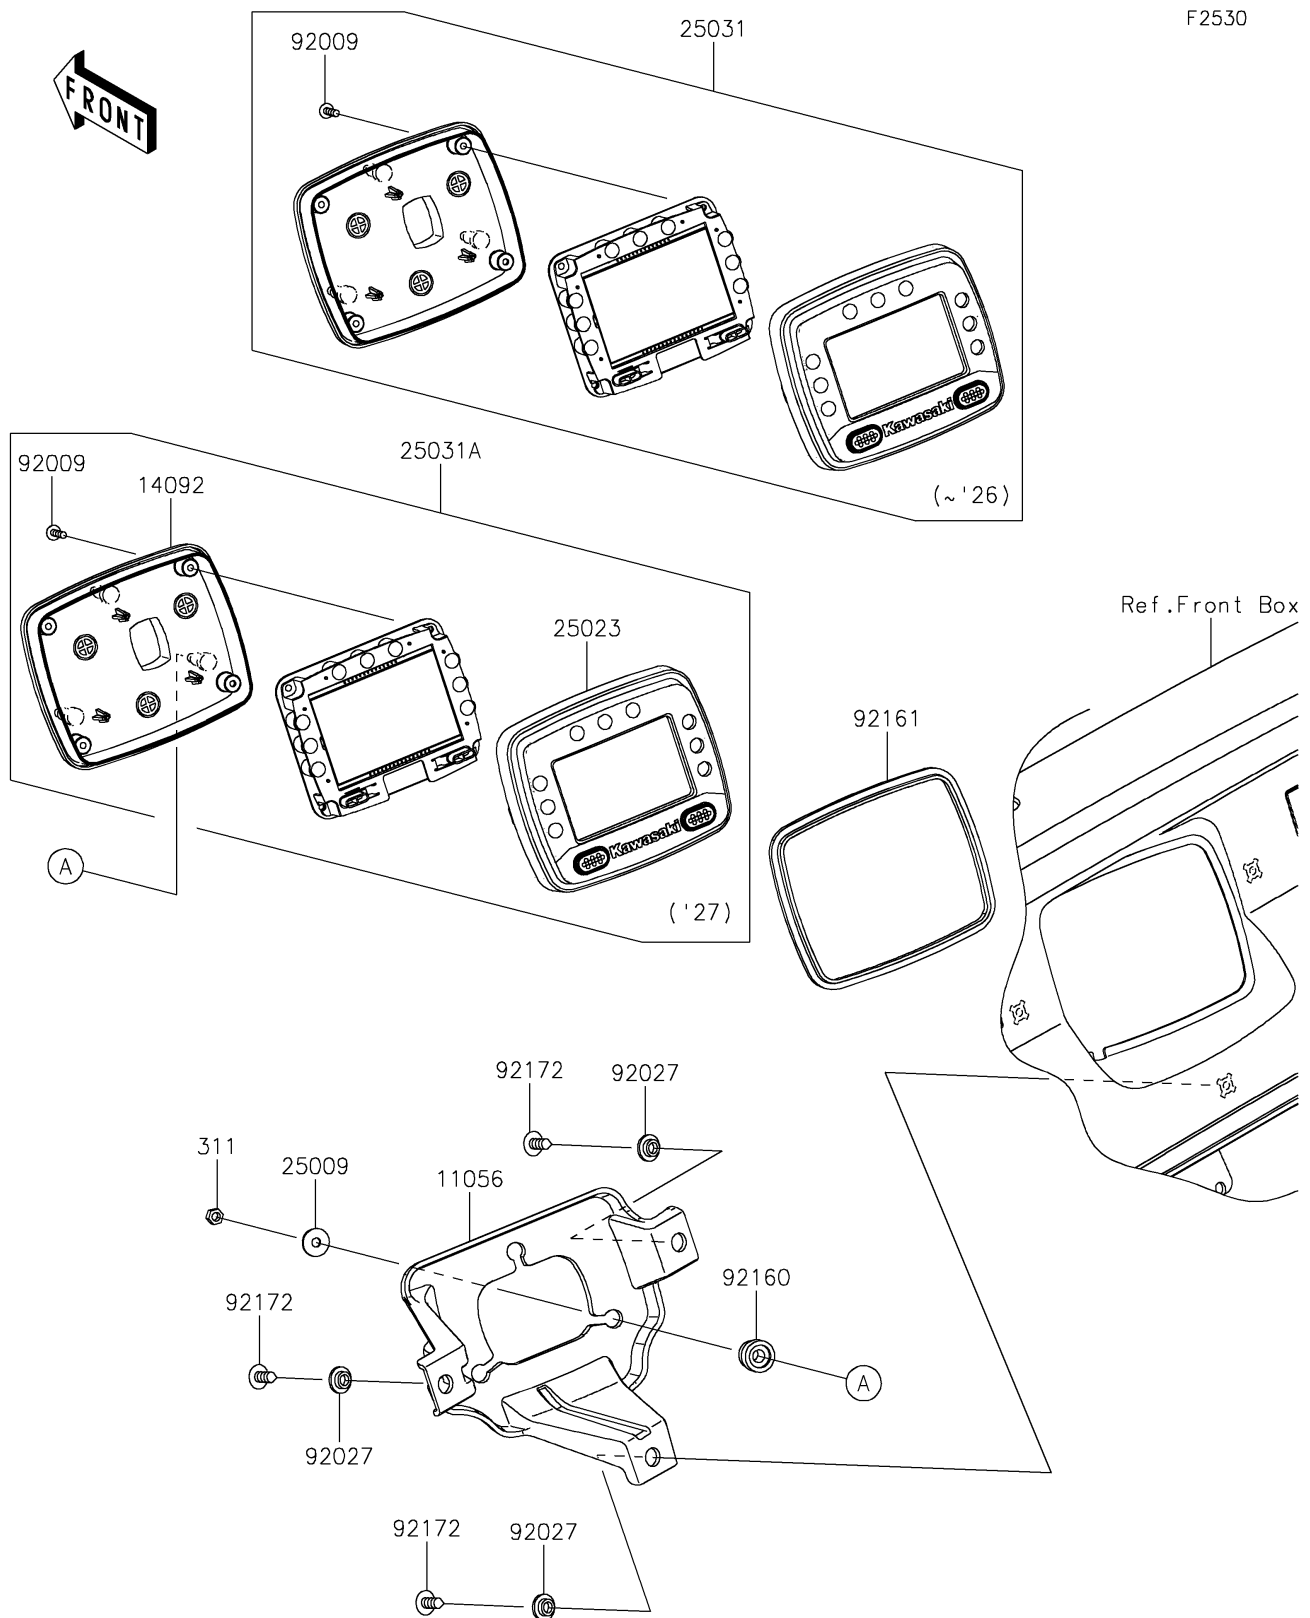

2026 MULE PRO-FXR™ 1000

PARTS DIAGRAM

Meter(s)

2026 MULE PRO-FXR™ 1000

PARTS LIST

Meter(s)

ITEM NAME	PART NUMBER	QUANTITY
BRACKET,METER (Ref # 11056)	11056-2956	1
WASHER,5.2X16X1.2 (Ref # 25009)	25009-004	3
METER-ASSY,LCD (Ref # 25031)	25031-1322	1
SCREW,TAPPING,3X12 (Ref # 92009)	92009-1255	4
COLLAR,L=4.6 (Ref # 92027)	92027-1168	3
DAMPER (Ref # 92160)	92160-1460	3
DAMPER,METER (Ref # 92161)	92161-0906	1
SCREW,6X16 (Ref # 92172)	92172-0284	3
NUT-HEX,5MM (Ref # 311)	311AB0500	3