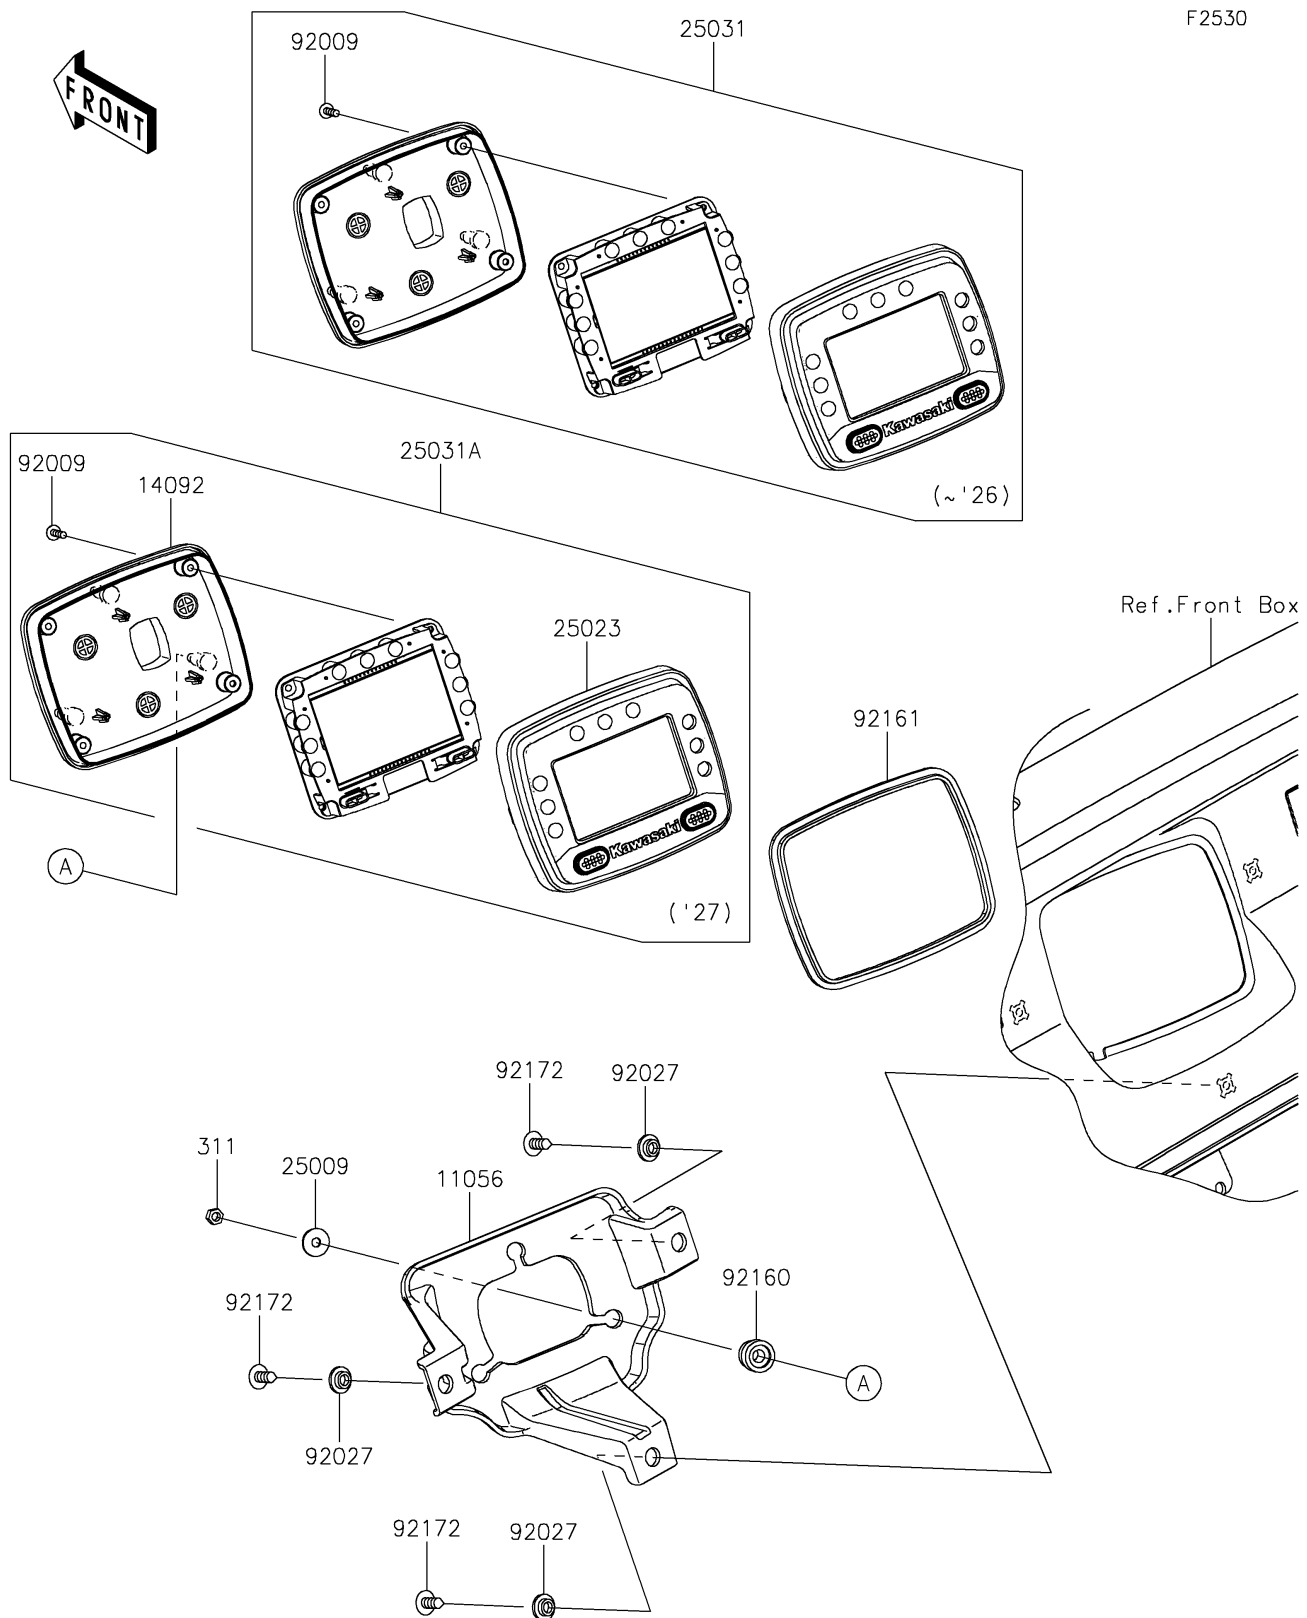

2025 MULE PRO-FXR 1000

PARTS DIAGRAM

Meter(s)

2025 MULE PRO-FXR 1000

PARTS LIST

Meter(s)

ITEM NAME	PART NUMBER	QUANTITY
BRACKET,METER (Ref # 11056)	11056-2956	1
WASHER,5.2X16X1.2 (Ref # 25009)	25009-004	3
METER-ASSY,LCD (Ref # 25031)	25031-1322	1
SCREW,TAPPING,3X12 (Ref # 92009)	92009-1255	4
COLLAR,L=4.6 (Ref # 92027)	92027-1168	3
DAMPER (Ref # 92160)	92160-1460	3
DAMPER,METER (Ref # 92161)	92161-0906	1
SCREW,6X16 (Ref # 92172)	92172-0284	3
NUT-HEX,5MM (Ref # 311)	311AB0500	3