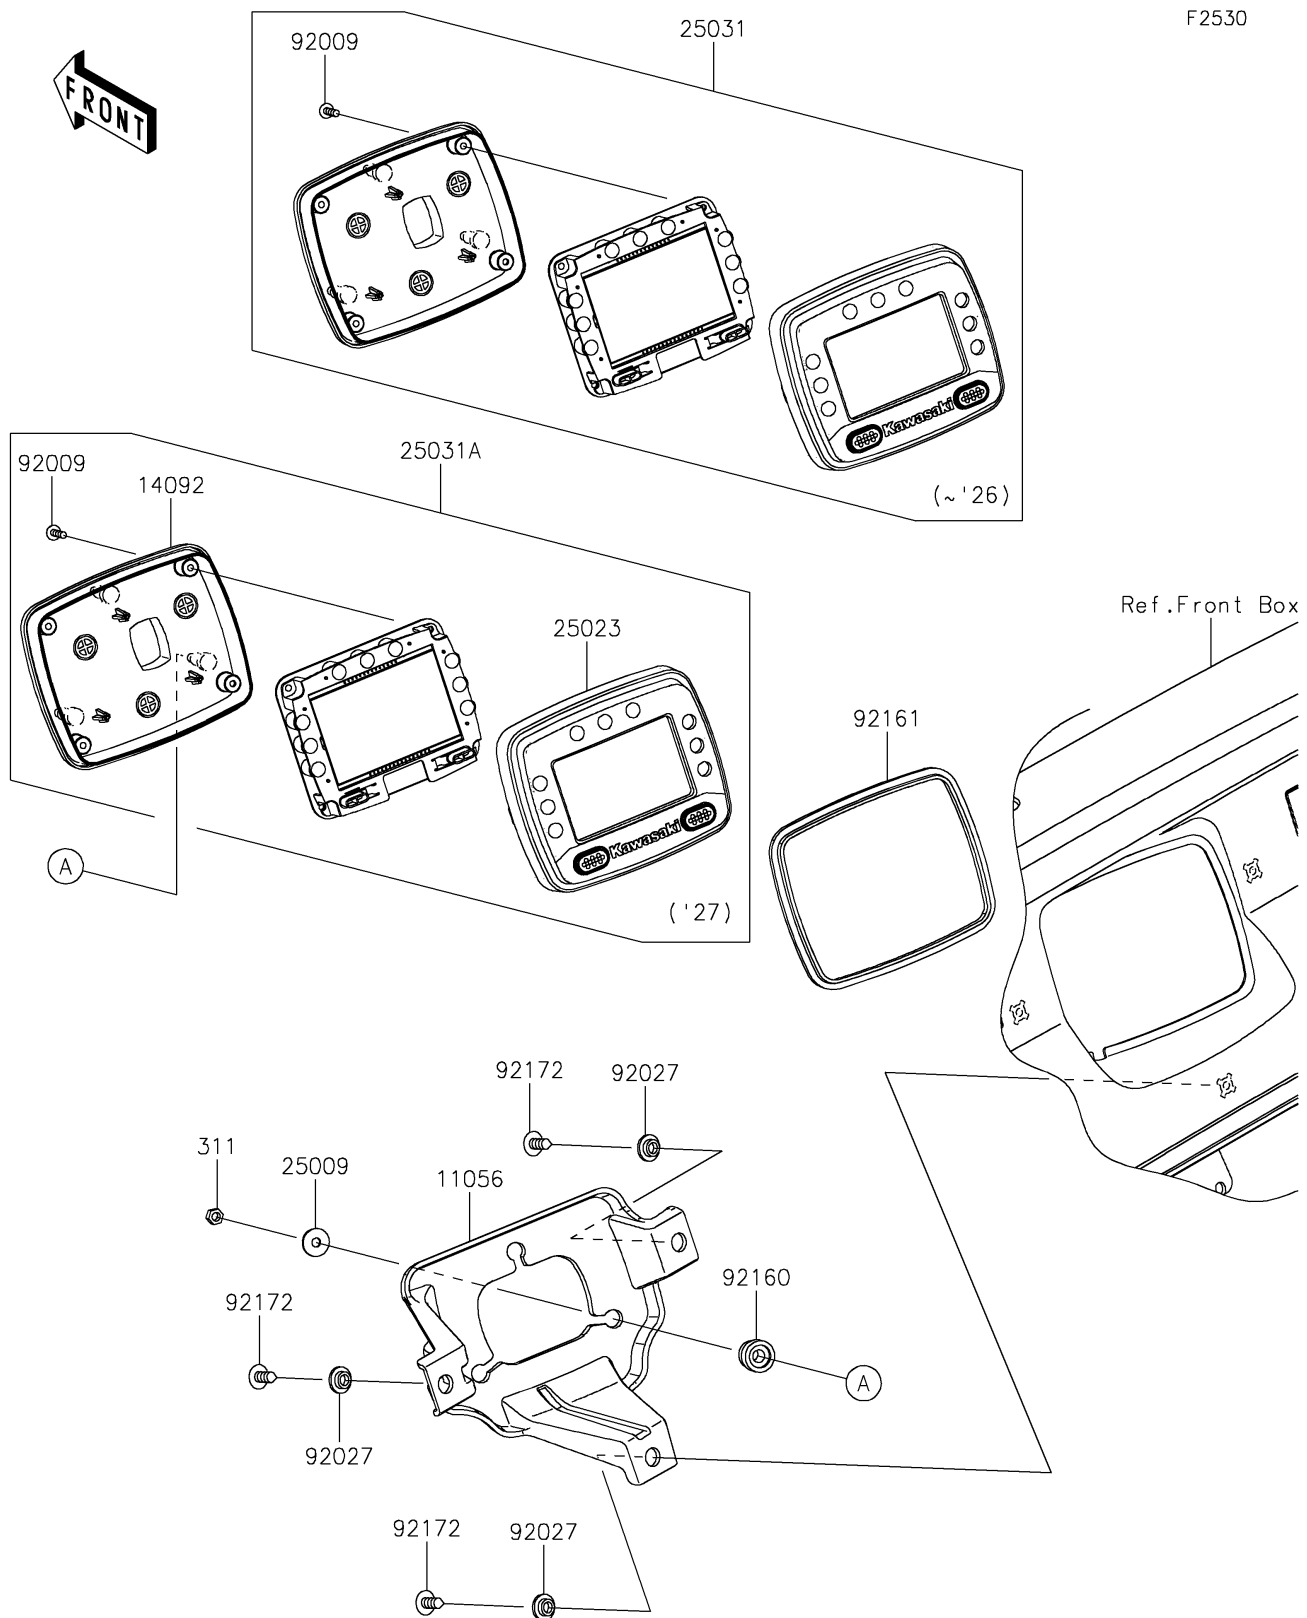

2024 MULE PRO-FXR™ 1000

PARTS DIAGRAM

Meter(s)

2024 MULE PRO-FXR™ 1000

PARTS LIST

Meter(s)

ITEM NAME	PART NUMBER	QUANTITY
BRACKET,METER (Ref # 11056)	11056-2956	1
WASHER,5.2X16X1.2 (Ref # 25009)	25009-004	3
METER-ASSY,LCD (Ref # 25031)	25031-1322	1
SCREW,TAPPING,3X12 (Ref # 92009)	92009-1255	4
COLLAR,L=4.6 (Ref # 92027)	92027-1168	3
DAMPER (Ref # 92160)	92160-1460	3
DAMPER,METER (Ref # 92161)	92161-0906	1
SCREW,6X16 (Ref # 92172)	92172-0284	3
NUT-HEX,5MM (Ref # 311)	311AB0500	3