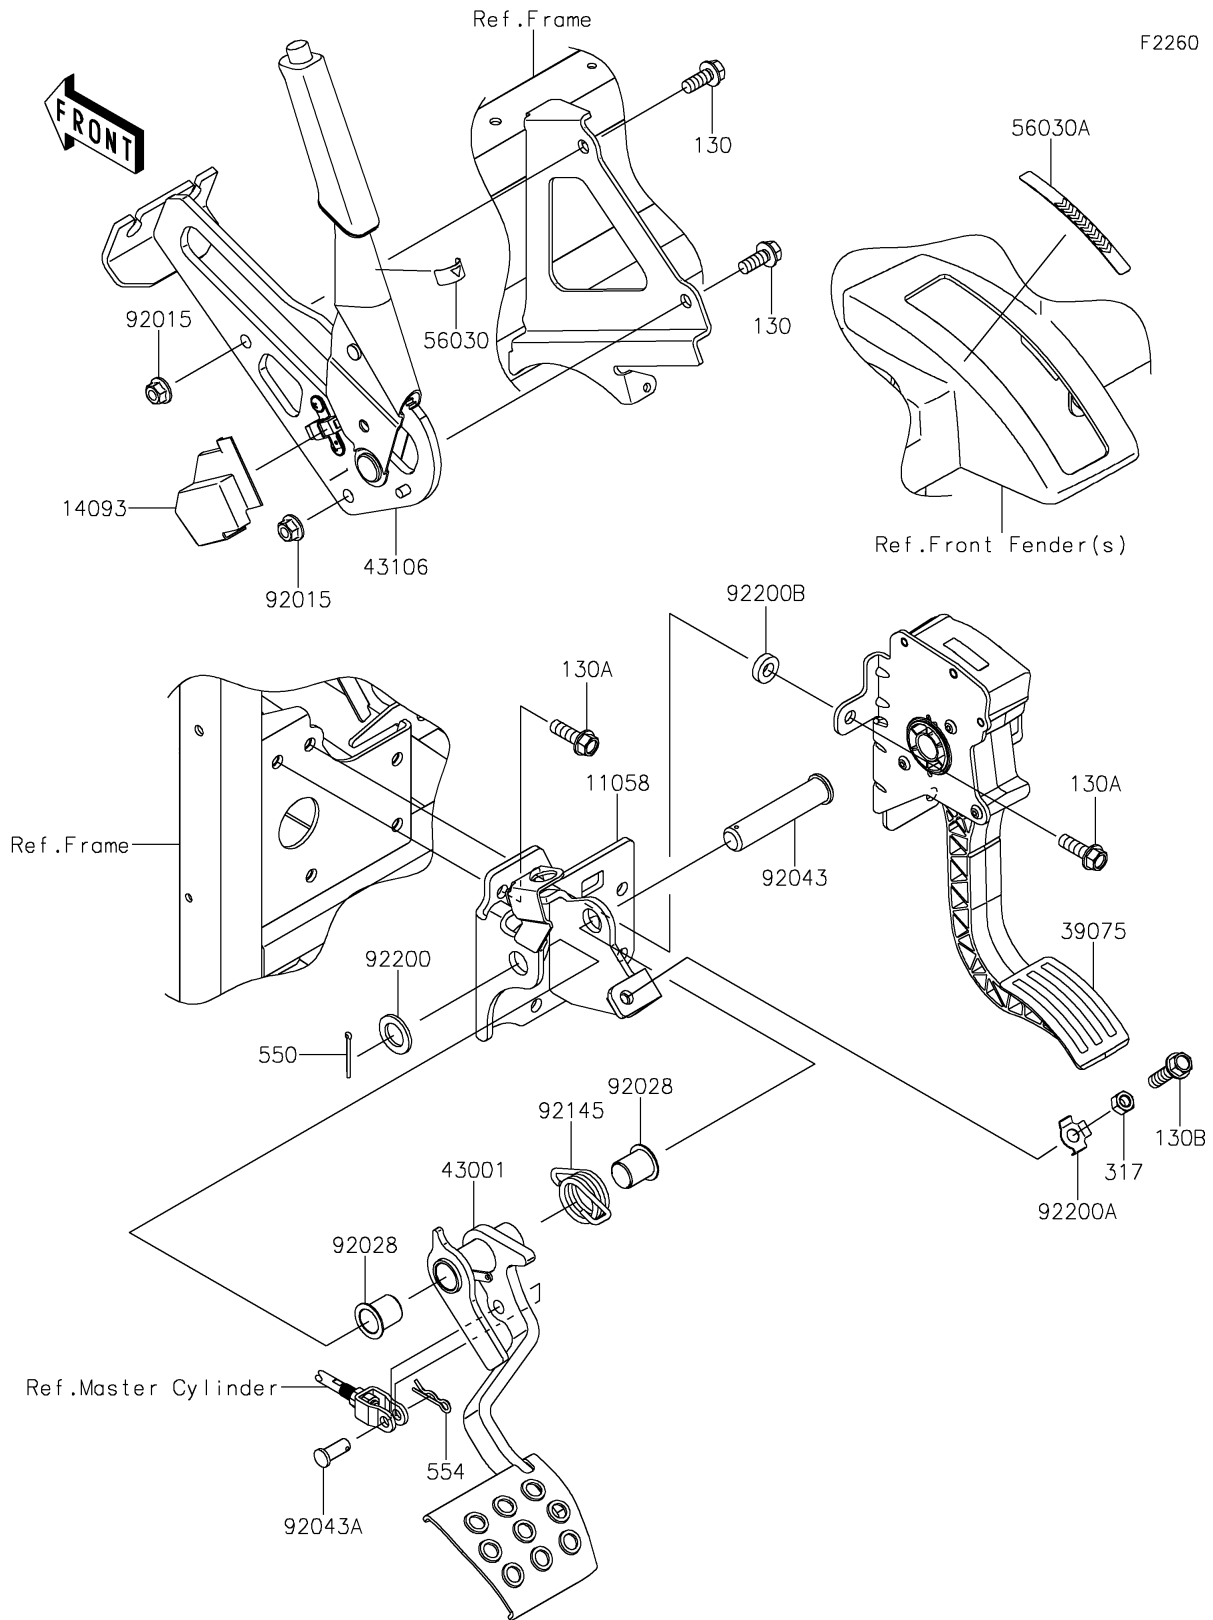

2024 MULE PRO-FXR 1000

PARTS DIAGRAM

Brake Pedal/Throttle Lever

2024 MULE PRO-FXR 1000

PARTS LIST

Brake Pedal/Throttle Lever

ITEM NAME	PART NUMBER	QUANTITY
-----------	-------------	----------
