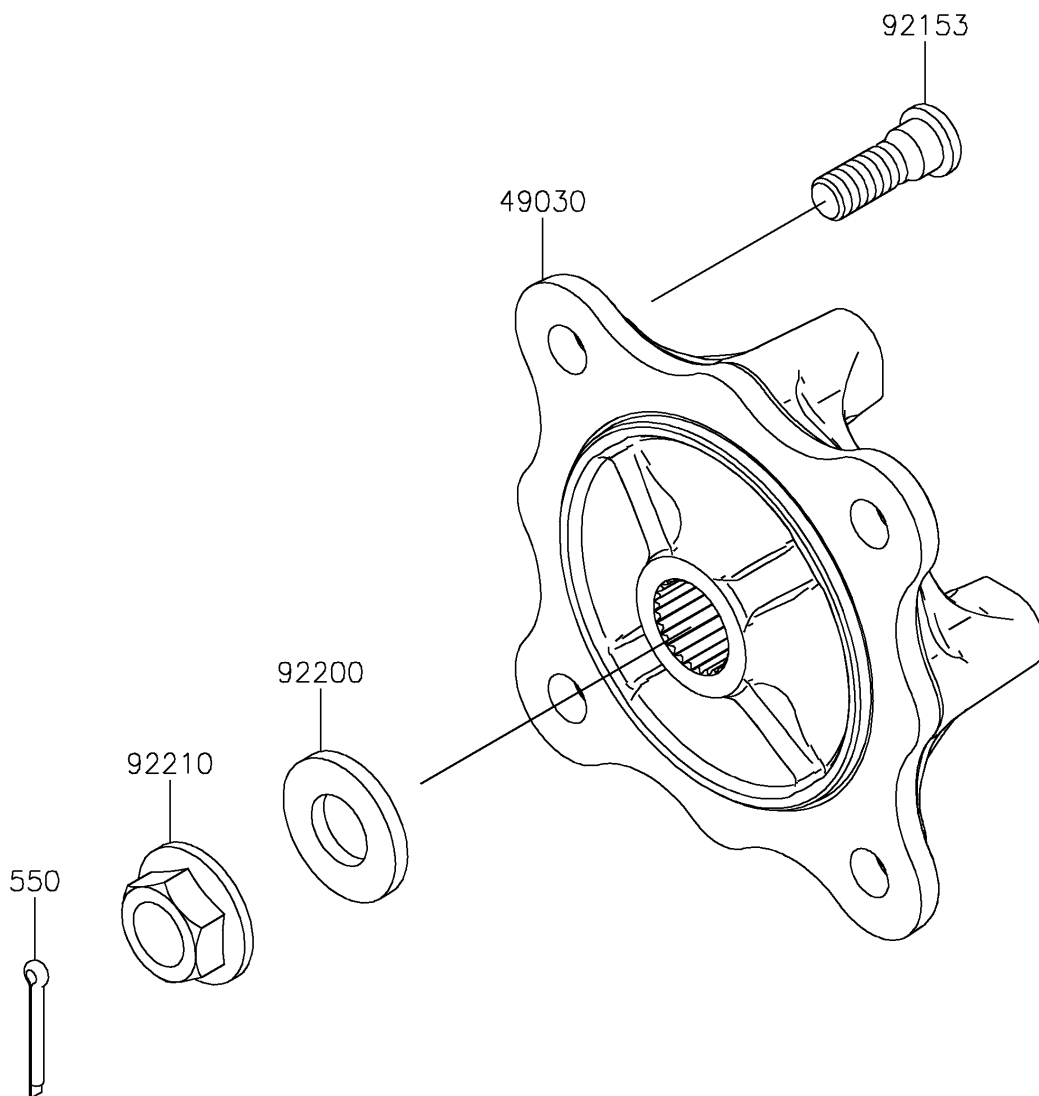

2024 MULE PRO-FXR 1000

PARTS DIAGRAM

Front Hubs/Brakes

F2230

2024 MULE PRO-FXR 1000

PARTS LIST

Front Hubs/Brakes

ITEM NAME	PART NUMBER	QUANTITY
-----------	-------------	----------
