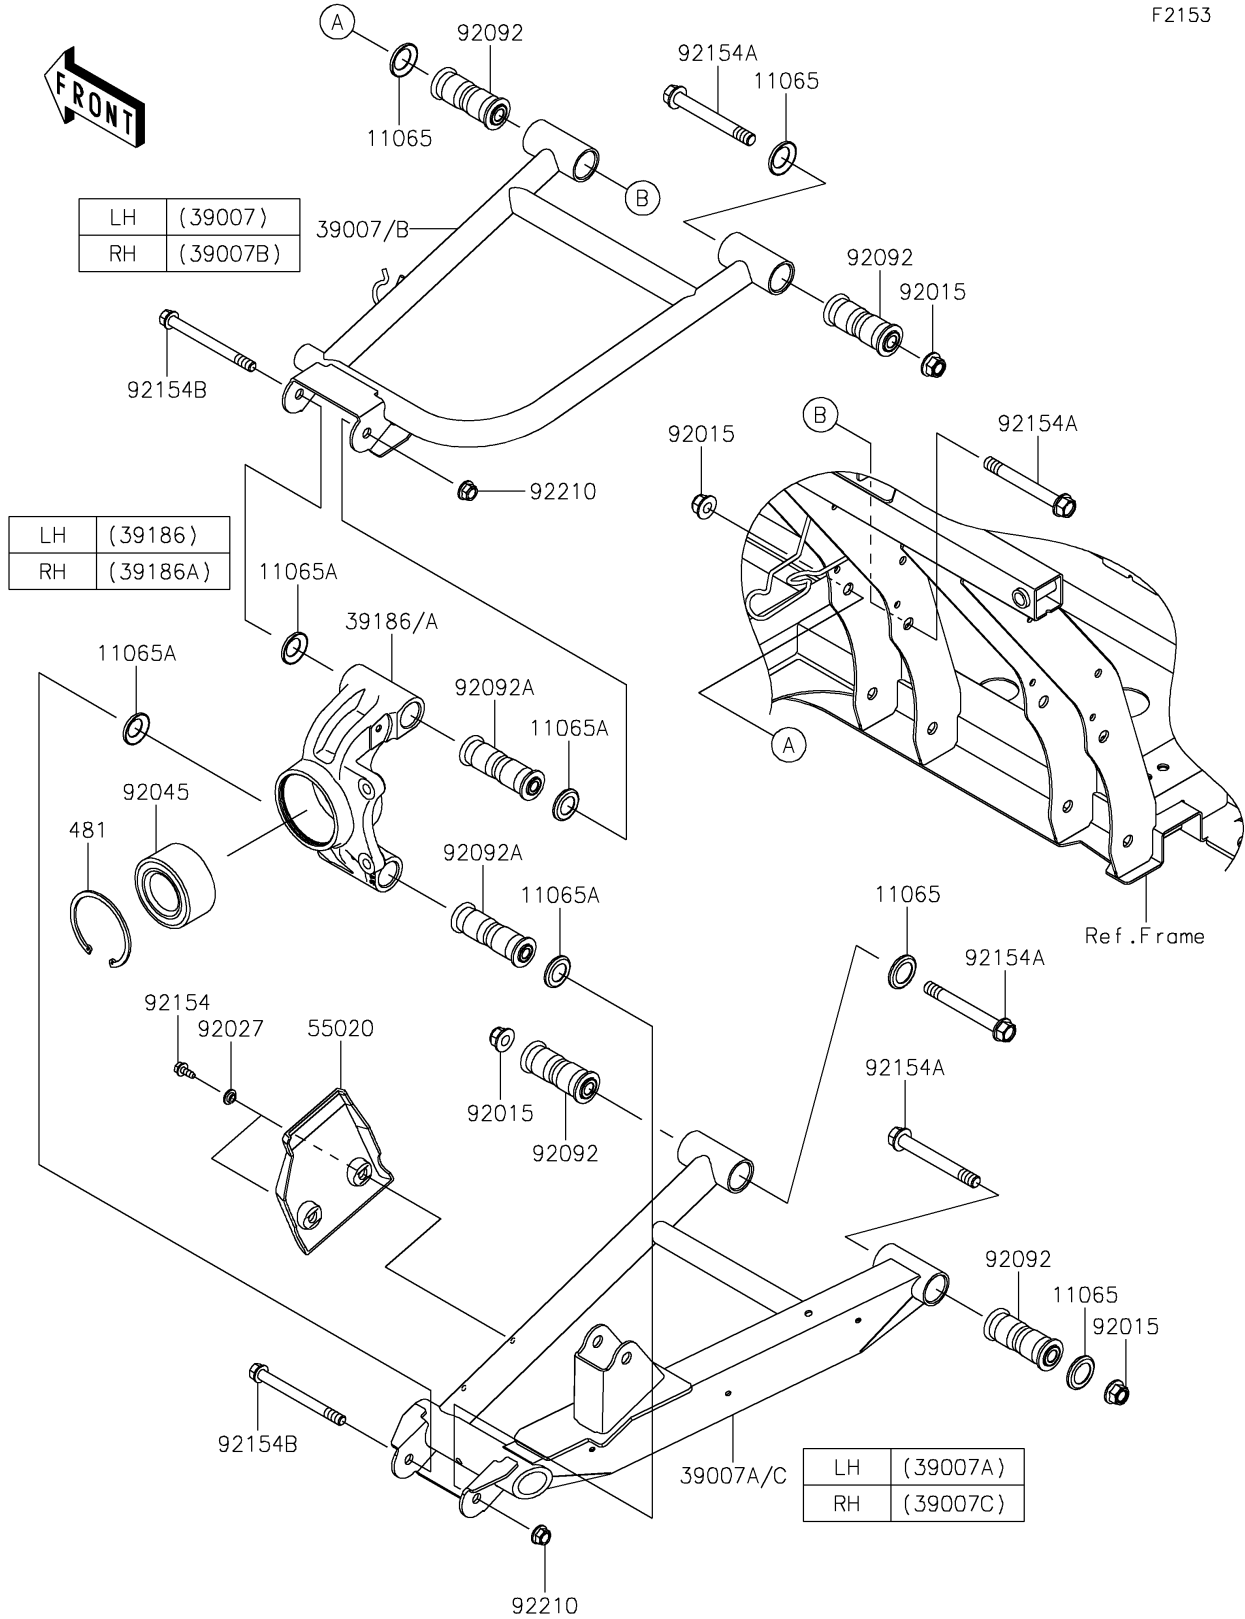

2024 MULE PRO-FXR 1000

PARTS DIAGRAM

Rear Suspension

F2153

2024 MULE PRO-FXR 1000

PARTS LIST

Rear Suspension

ITEM NAME	PART NUMBER	QUANTITY
-----------	-------------	----------
