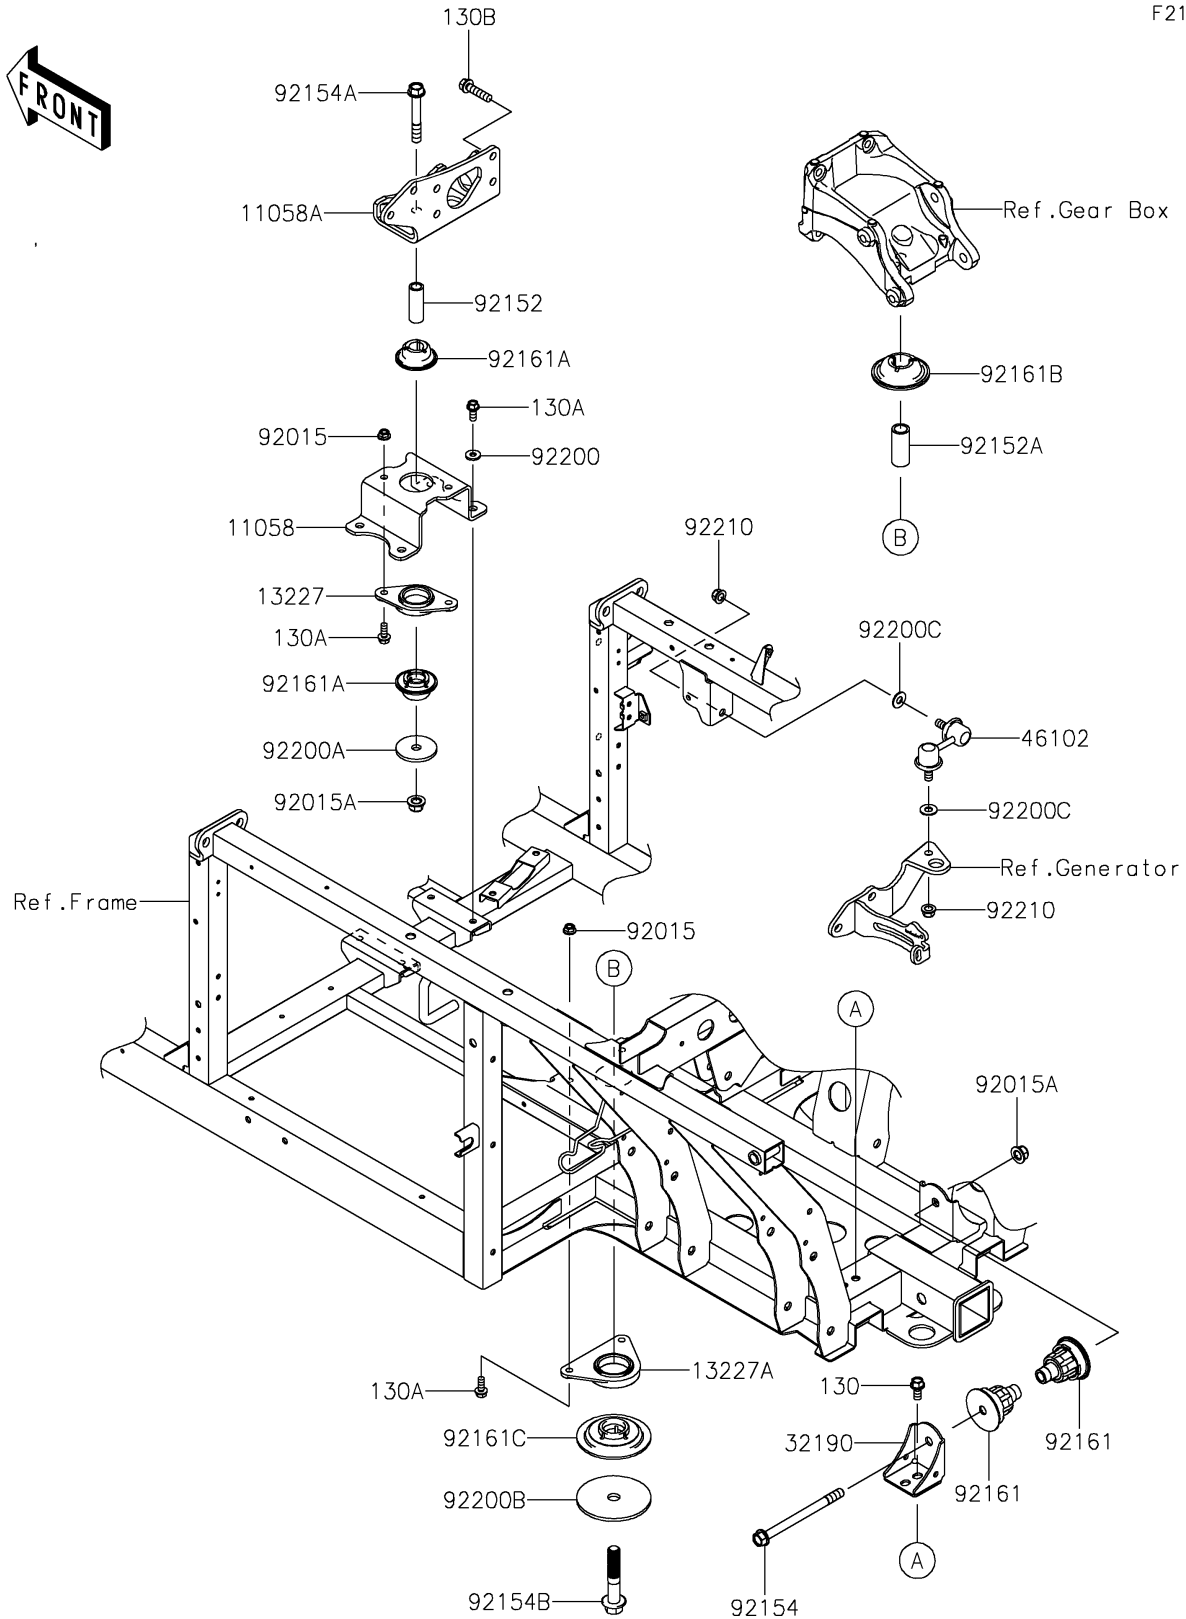

2024 MULE PRO-FXR 1000

PARTS DIAGRAM

Engine Mount

F2122

2024 MULE PRO-FXR 1000

PARTS LIST Engine Mount

ITEM NAME	PART NUMBER	QUANTITY
-----------	-------------	----------
