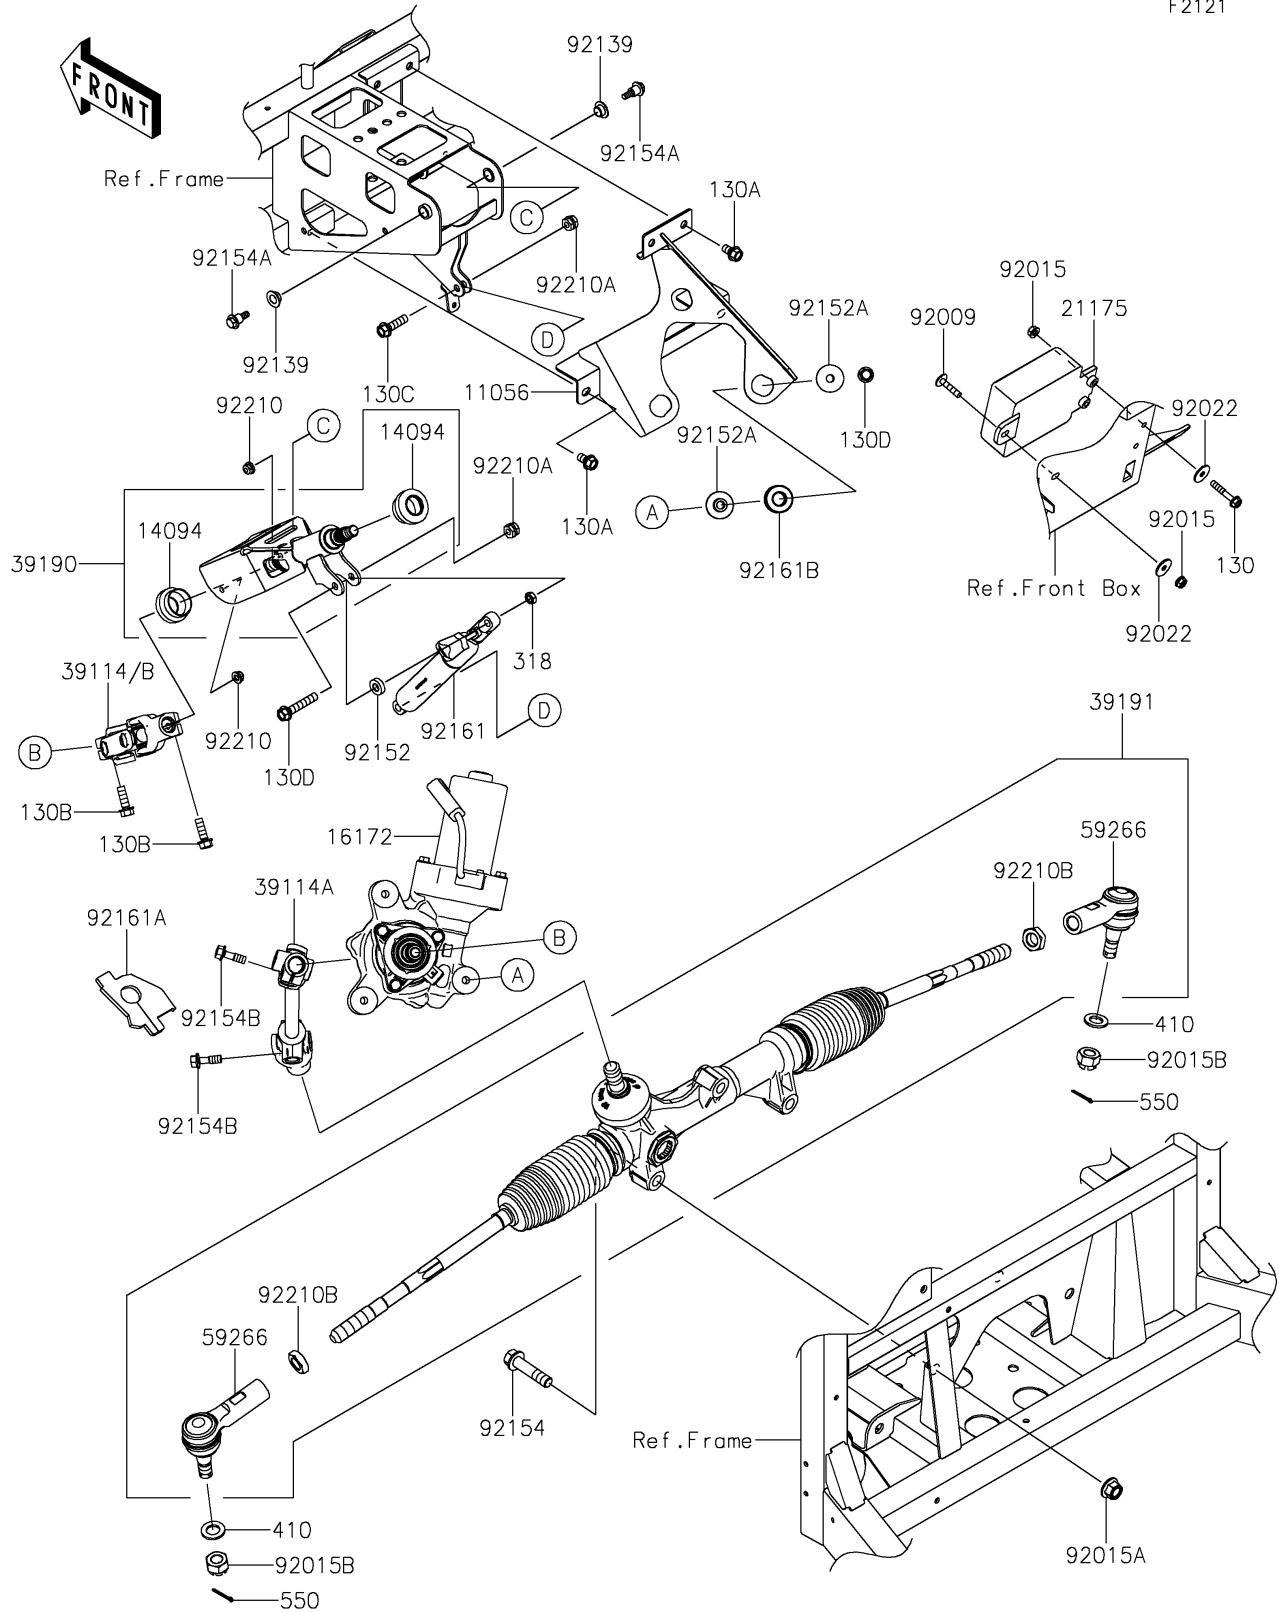

2025 MULE PRO-FXR 1000

PARTS DIAGRAM

Steering Shaft

F2121

2025 MULE PRO-FXR 1000

PARTS LIST

Steering Shaft

ITEM NAME	PART NUMBER	QUANTITY
BRACKET (Ref # 11056)	11056-2838	1
COVER,STEERING SHAFT (Ref # 14094)	14094-0322	2
ACTUATOR,EPS (Ref # 16172)	16172-0557	1
CONTROL UNIT-ELECTRONIC,EPS (Ref # 21175)	21175-0969	1
SHAFT-COMP-STRG (Ref # 39114)	39114-0019	1
SHAFT-COMP-STRG (Ref # 39114A)	39114-0045	1
SHAFT-COMP-STRG,UPP (Ref # 39114B)	39114-0048	1
SHAFT-ASSY-STEERING (Ref # 39190)	39190-0022	1
GEAR-ASSY-STEERING (Ref # 39191)	39191-0050	1
JOINT-BALL (Ref # 59266)	59266-0771	2
SCREW,6X28,BLACK (Ref # 92009)	92009-1400	1
NUT,FLANGED,6MM (Ref # 92015)	92015-1367	3
NUT,LOCK,FLANGED,12MM (Ref # 92015A)	92015-1433	3
NUT,CASTLE,14MM (Ref # 92015B)	92015-1841	2
WASHER,6.5X22X1.6 (Ref # 92022)	92022-237	3
BUSHING (Ref # 92139)	92139-0230	2
COLLAR,8.2X18X5 (Ref # 92152)	92152-1848	1
COLLAR,8.5X30X10.6 (Ref # 92152A)	92152-2149	6
BOLT,FLANGED,12X50 (Ref # 92154)	92154-1008	3
BOLT,6X21.5 (Ref # 92154A)	92154-1320	2
BOLT (Ref # 92154B)	92154-4224	2
DAMPER,GAS SPRING (Ref # 92161)	92161-1825	1
DAMPER (Ref # 92161A)	92161-2492	1
DAMPER,ACTUATOR (Ref # 92161B)	92161-7517	3
NUT,LOCK,FLANGED,6MM (Ref # 92210)	92210-0303	2
NUT,HARD LOCK,8MM (Ref # 92210A)	92210-0934	2
NUT (Ref # 92210B)	92210-1933	2
BOLT-FLANGED,6X35 (Ref # 130)	130BA0635	2
BOLT-FLANGED,8X14 (Ref # 130A)	130BA0814	4

2025 MULE PRO-FXR 1000

PARTS LIST

Steering Shaft

ITEM NAME	PART NUMBER	QUANTITY
BOLT-FLANGED,8X25 (Ref # 130B)	130CA0825	2
BOLT-FLANGED,8X30 (Ref # 130C)	130CA0830	1
BOLT-FLANGED,8X45 (Ref # 130D)	130CA0845	4
NUT-HEX-SMALL,8MM (Ref # 318)	318BA0800	1
WASHER-PLAIN-SMALL,14MM (Ref # 410)	410AA1400	2
PIN-COTTER,3.0X25 (Ref # 550)	550AA3025	2