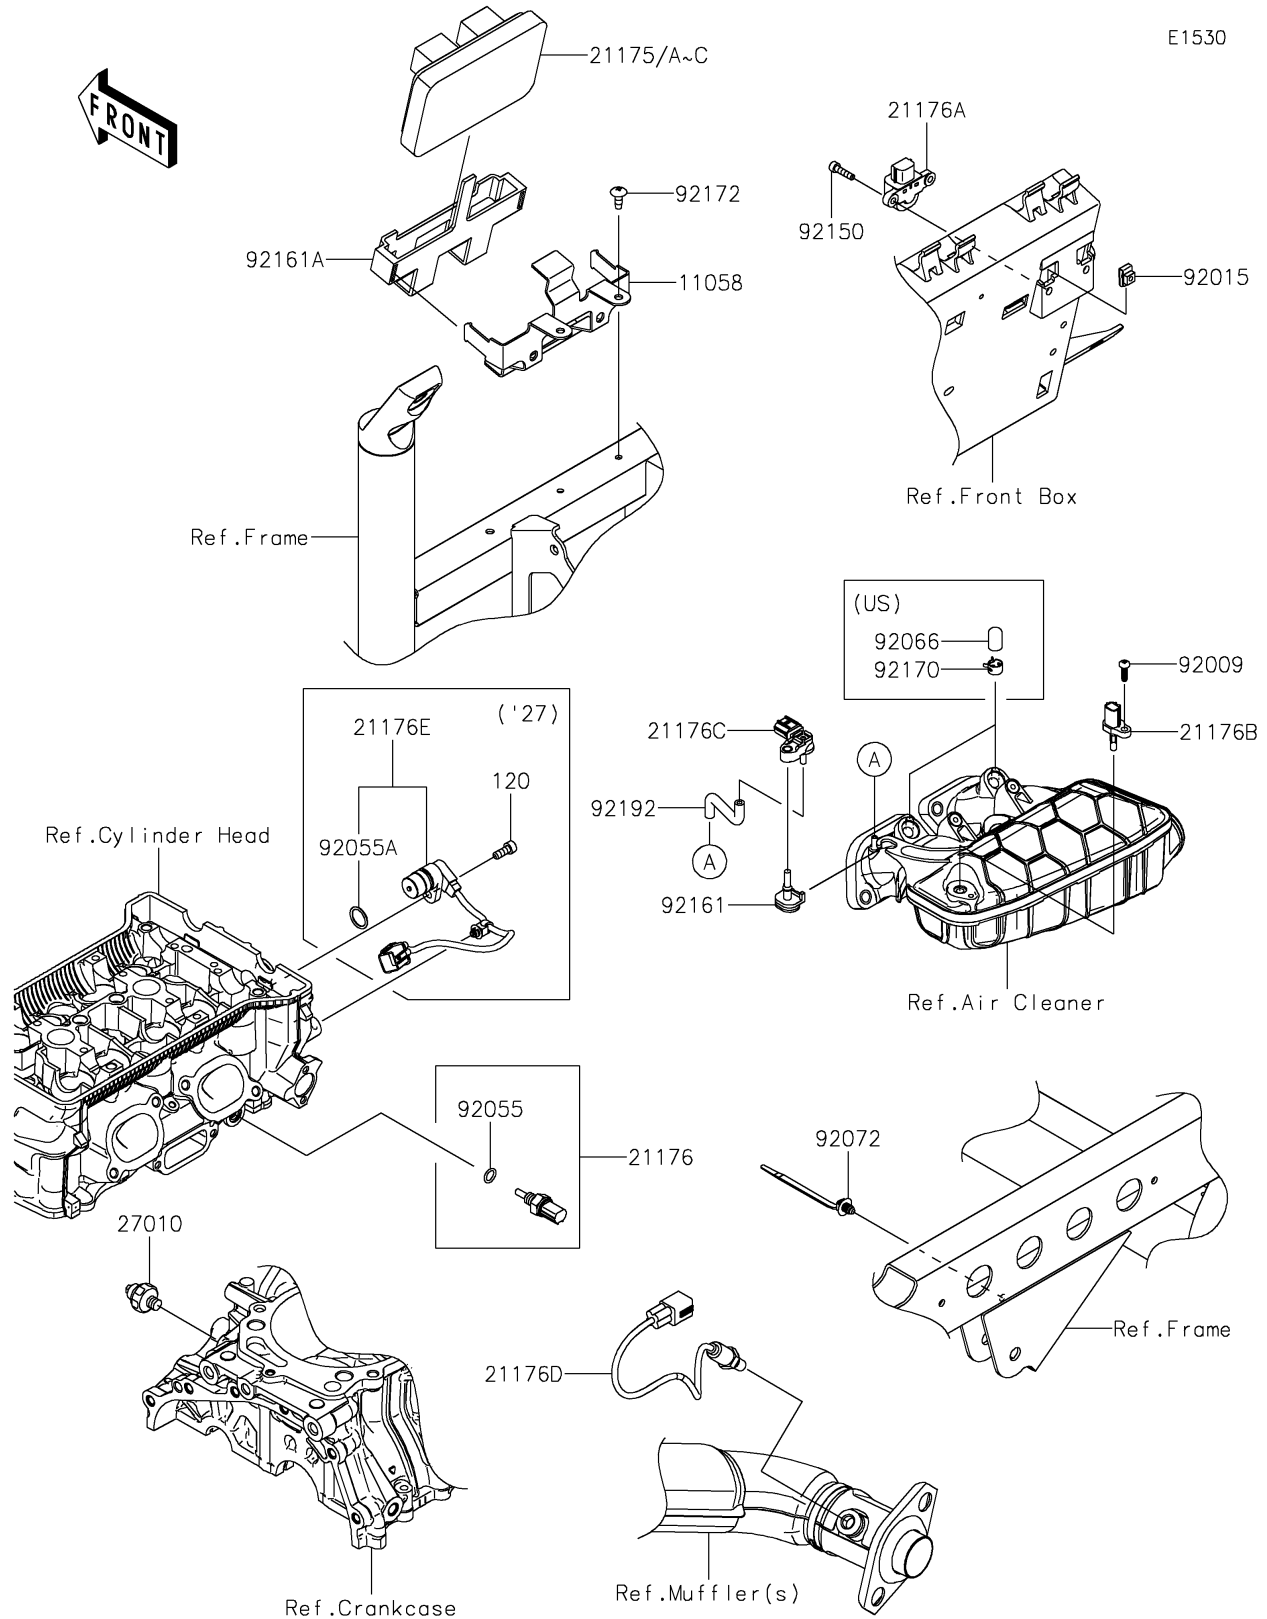

2024 MULE PRO-FXR 1000

PARTS DIAGRAM

Fuel Injection

E1530

2024 MULE PRO-FXR 1000

PARTS LIST Fuel Injection

ITEM NAME	PART NUMBER	QUANTITY
-----------	-------------	----------
