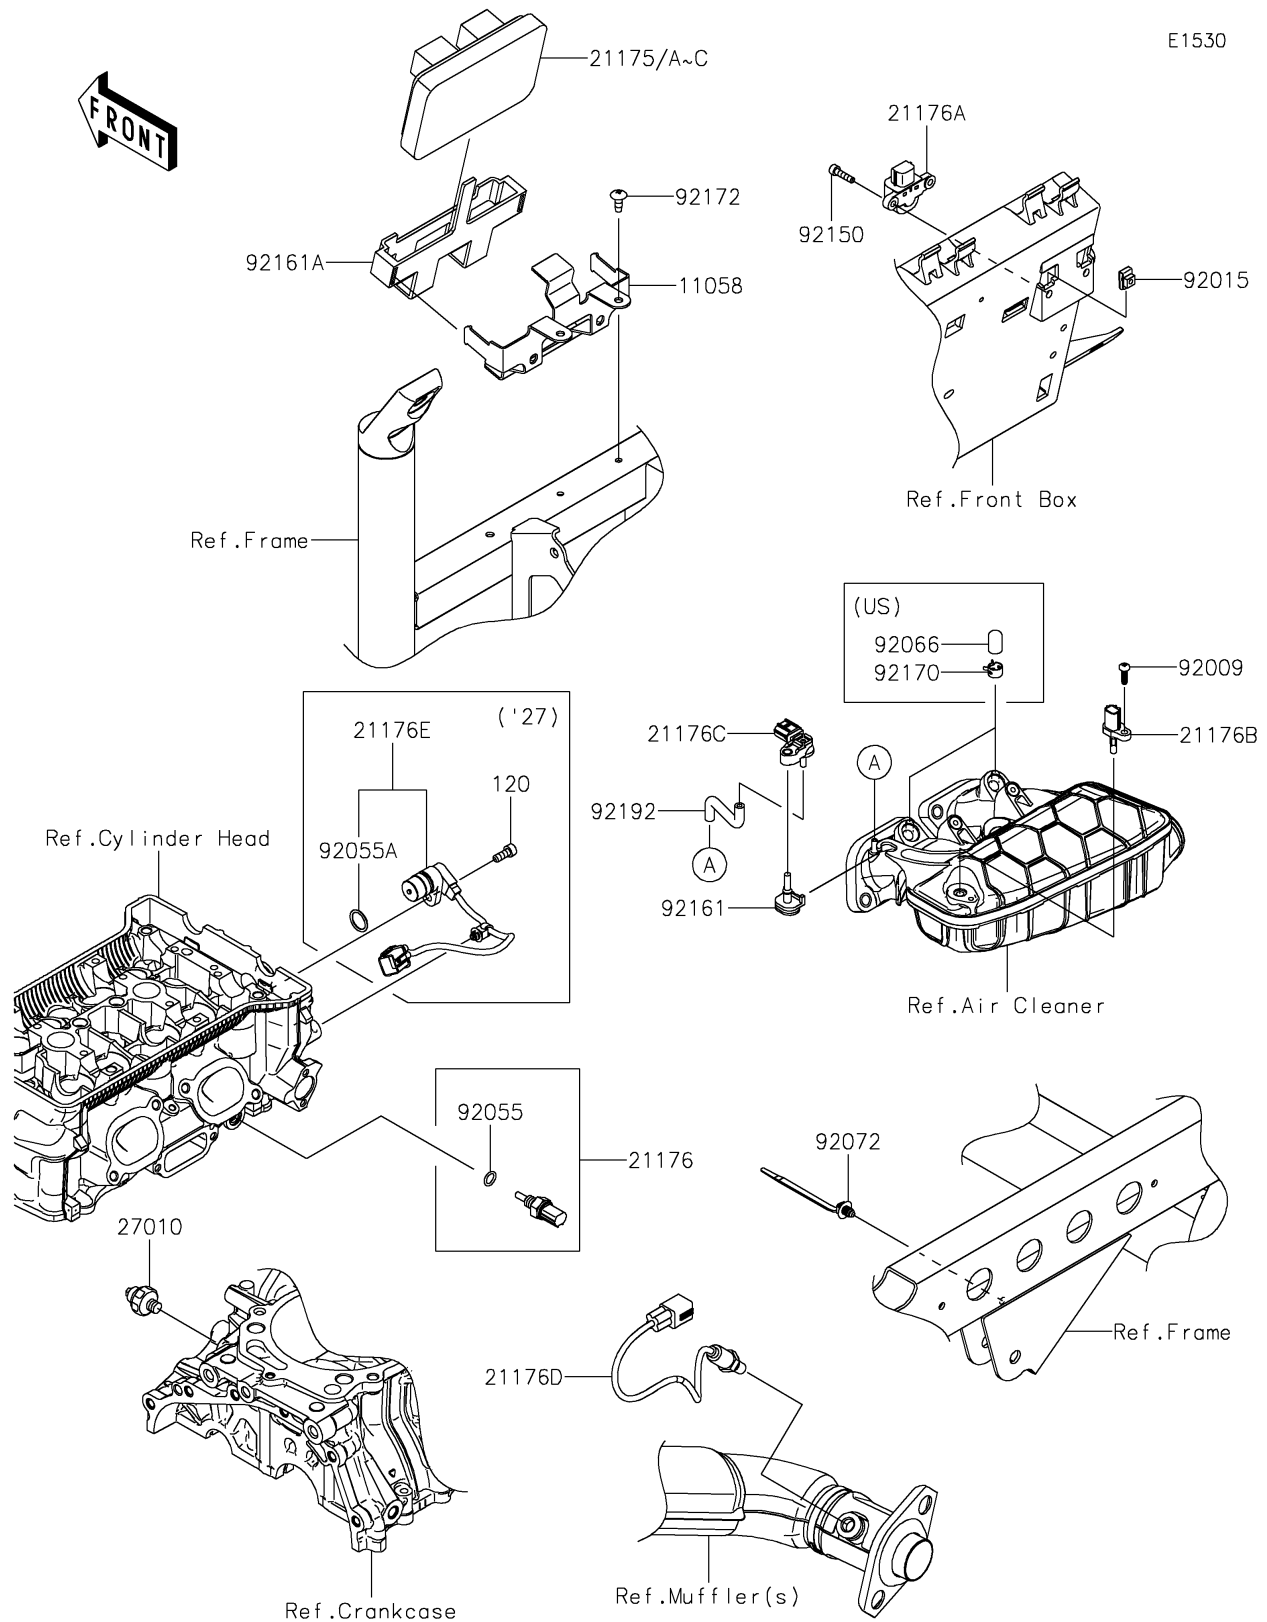

2026 MULE PRO-FXR™ 1000

PARTS DIAGRAM

Fuel Injection

2026 MULE PRO-FXR™ 1000

PARTS LIST

Fuel Injection

ITEM NAME	PART NUMBER	QUANTITY
BRACKET,ECU (Ref # 11058)	11058-0323	1
CONTROL UNIT-ELECTRONIC (Ref # 21175)	21175-1881	1
CONTROL UNIT-ELECTRONIC (Ref # 21175A)	21175-1882	1
SENSOR,WATER TEMP (Ref # 21176)	21176-0009	1
SENSOR,VEHICLE-DOWN (Ref # 21176A)	21176-0026	1
SENSOR,AIR TEMPERATURE (Ref # 21176B)	21176-0048	1
SENSOR,PRESSURE (Ref # 21176C)	21176-0906	1
SENSOR,OXYGEN (Ref # 21176D)	21176-1192	1
SWITCH,OIL PRESSURE (Ref # 27010)	27010-1313	1
SCREW,TAPPING,5X16 (Ref # 92009)	92009-1264	1
NUT,5MM (Ref # 92015)	92015-1627	2
RING-O,9.5X1.9 (Ref # 92055)	92055-0016	1
PLUG (Ref # 92066)	92066-0862	2
BAND,OS170-FT7(BLACK) (Ref # 92072)	92072-1414	1
BOLT,SOCKET,5X20 (Ref # 92150)	92150-1019	2
DAMPER (Ref # 92161)	92161-0673	1
DAMPER,ECU (Ref # 92161A)	92161-2481	1
CLAMP (Ref # 92170)	92170-2043	2
SCREW,TAPPING,6X16 (Ref # 92172)	92172-0739	2
TUBE (Ref # 92192)	92192-2633	1