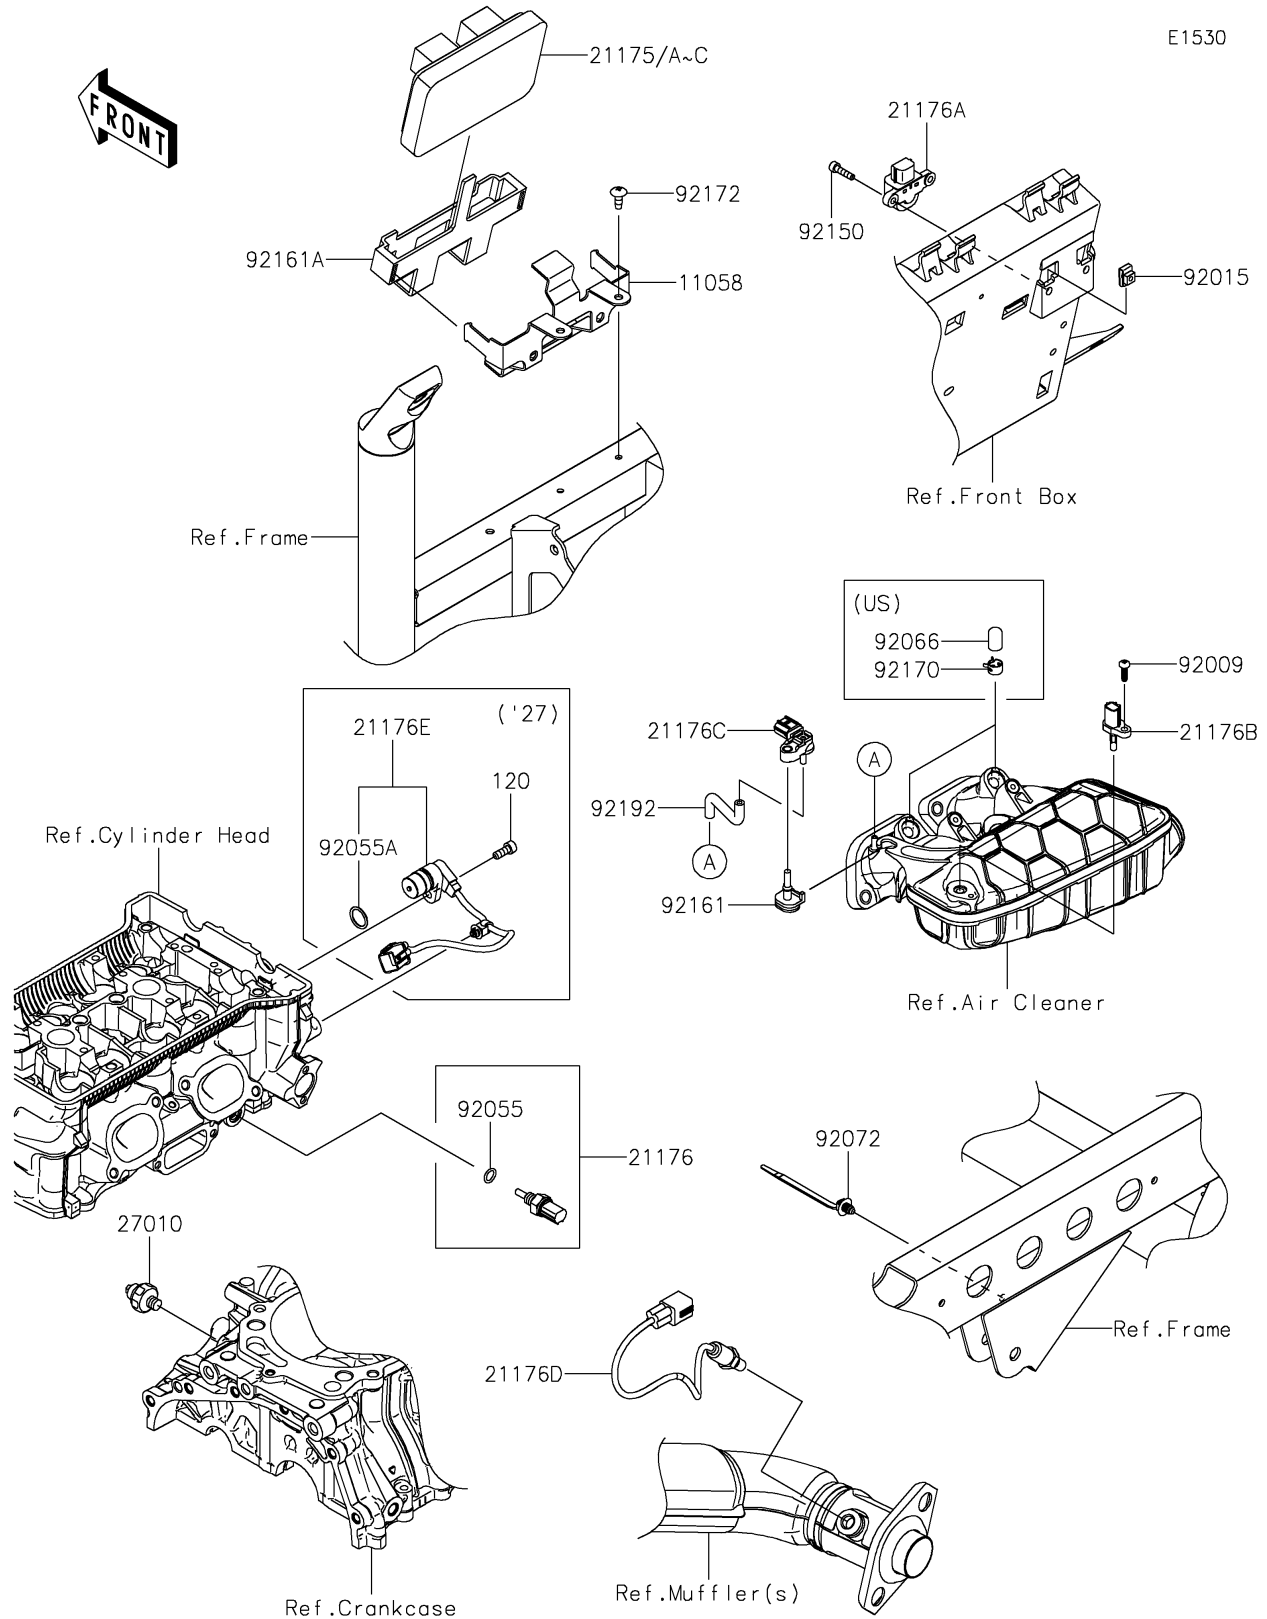

2025 MULE PRO-FXR 1000

PARTS DIAGRAM

Fuel Injection

2025 MULE PRO-FXR 1000

PARTS LIST

Fuel Injection

ITEM NAME	PART NUMBER	QUANTITY
BRACKET,ECU (Ref # 11058)	11058-0323	1
CONTROL UNIT-ELECTRONIC (Ref # 21175)	21175-1881	1
CONTROL UNIT-ELECTRONIC (Ref # 21175A)	21175-1882	1
SENSOR,WATER TEMP (Ref # 21176)	21176-0009	1
SENSOR,VEHICLE-DOWN (Ref # 21176A)	21176-0026	1
SENSOR,AIR TEMPERATURE (Ref # 21176B)	21176-0048	1
SENSOR,PRESSURE (Ref # 21176C)	21176-0906	1
SENSOR,OXYGEN (Ref # 21176D)	21176-1192	1
SWITCH,OIL PRESSURE (Ref # 27010)	27010-1313	1
SCREW,TAPPING,5X16 (Ref # 92009)	92009-1264	1
NUT,5MM (Ref # 92015)	92015-1627	2
RING-O,9.5X1.9 (Ref # 92055)	92055-0016	1
PLUG (Ref # 92066)	92066-0862	2
BAND,OS170-FT7(BLACK) (Ref # 92072)	92072-1414	1
BOLT,SOCKET,5X20 (Ref # 92150)	92150-1019	2
DAMPER (Ref # 92161)	92161-0673	1
DAMPER,ECU (Ref # 92161A)	92161-2481	1
CLAMP (Ref # 92170)	92170-2043	2
SCREW,TAPPING,6X16 (Ref # 92172)	92172-0739	2
TUBE (Ref # 92192)	92192-2633	1