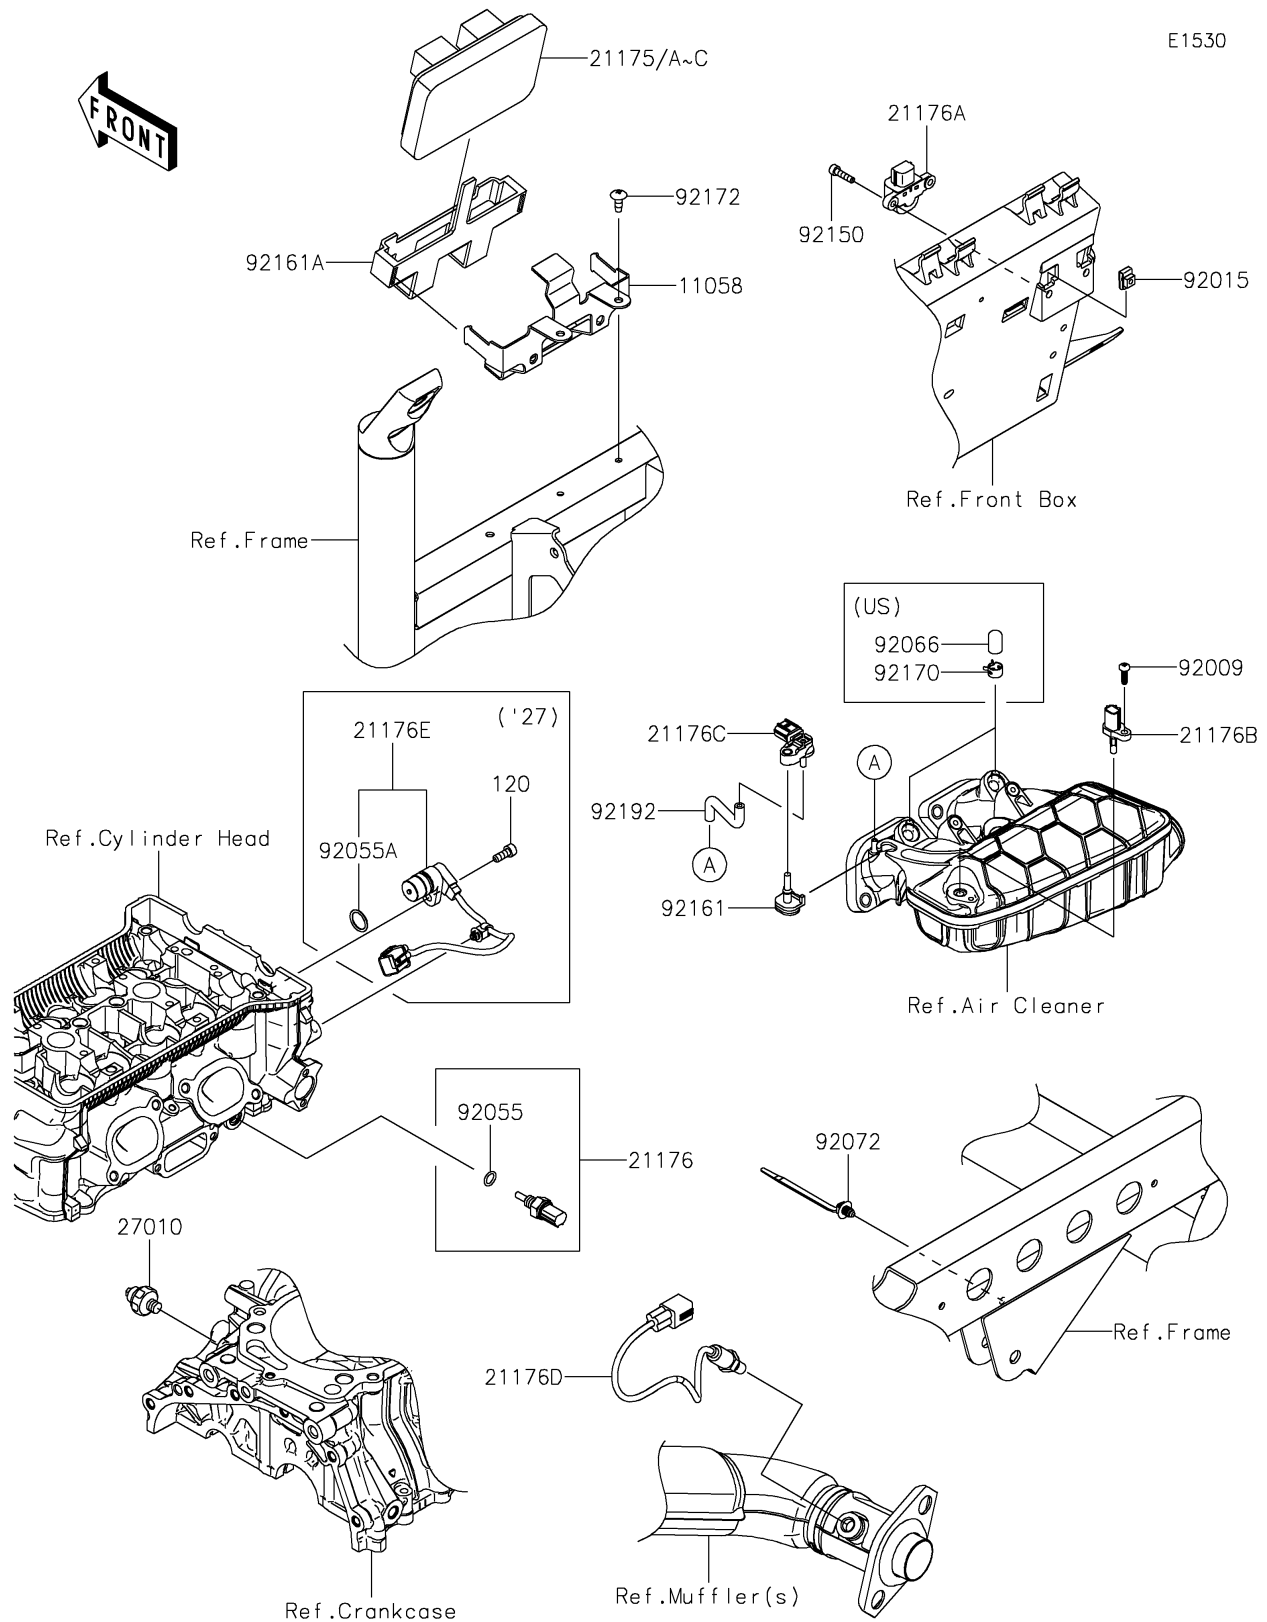

2024 MULE PRO-FXR™ 1000

PARTS DIAGRAM

Fuel Injection

2024 MULE PRO-FXR™ 1000

PARTS LIST

Fuel Injection

ITEM NAME	PART NUMBER	QUANTITY
BRACKET,ECU (Ref # 11058)	11058-0323	1
CONTROL UNIT-ELECTRONIC (Ref # 21175)	21175-1881	1
CONTROL UNIT-ELECTRONIC (Ref # 21175A)	21175-1882	1
SENSOR,WATER TEMP (Ref # 21176)	21176-0009	1
SENSOR,VEHICLE-DOWN (Ref # 21176A)	21176-0026	1
SENSOR,AIR TEMPERATURE (Ref # 21176B)	21176-0048	1
SENSOR,PRESSURE (Ref # 21176C)	21176-0906	1
SENSOR,OXYGEN (Ref # 21176D)	21176-1192	1
SWITCH,OIL PRESSURE (Ref # 27010)	27010-1313	1
SCREW,TAPPING,5X16 (Ref # 92009)	92009-1264	1
NUT,5MM (Ref # 92015)	92015-1627	2
RING-O,9.5X1.9 (Ref # 92055)	92055-0016	1
PLUG (Ref # 92066)	92066-0862	2
BAND,OS170-FT7(BLACK) (Ref # 92072)	92072-1414	1
BOLT,SOCKET,5X20 (Ref # 92150)	92150-1019	2
DAMPER (Ref # 92161)	92161-0673	1
DAMPER,ECU (Ref # 92161A)	92161-2481	1
CLAMP (Ref # 92170)	92170-2043	2
SCREW,TAPPING,6X16 (Ref # 92172)	92172-0739	2
TUBE (Ref # 92192)	92192-2633	1