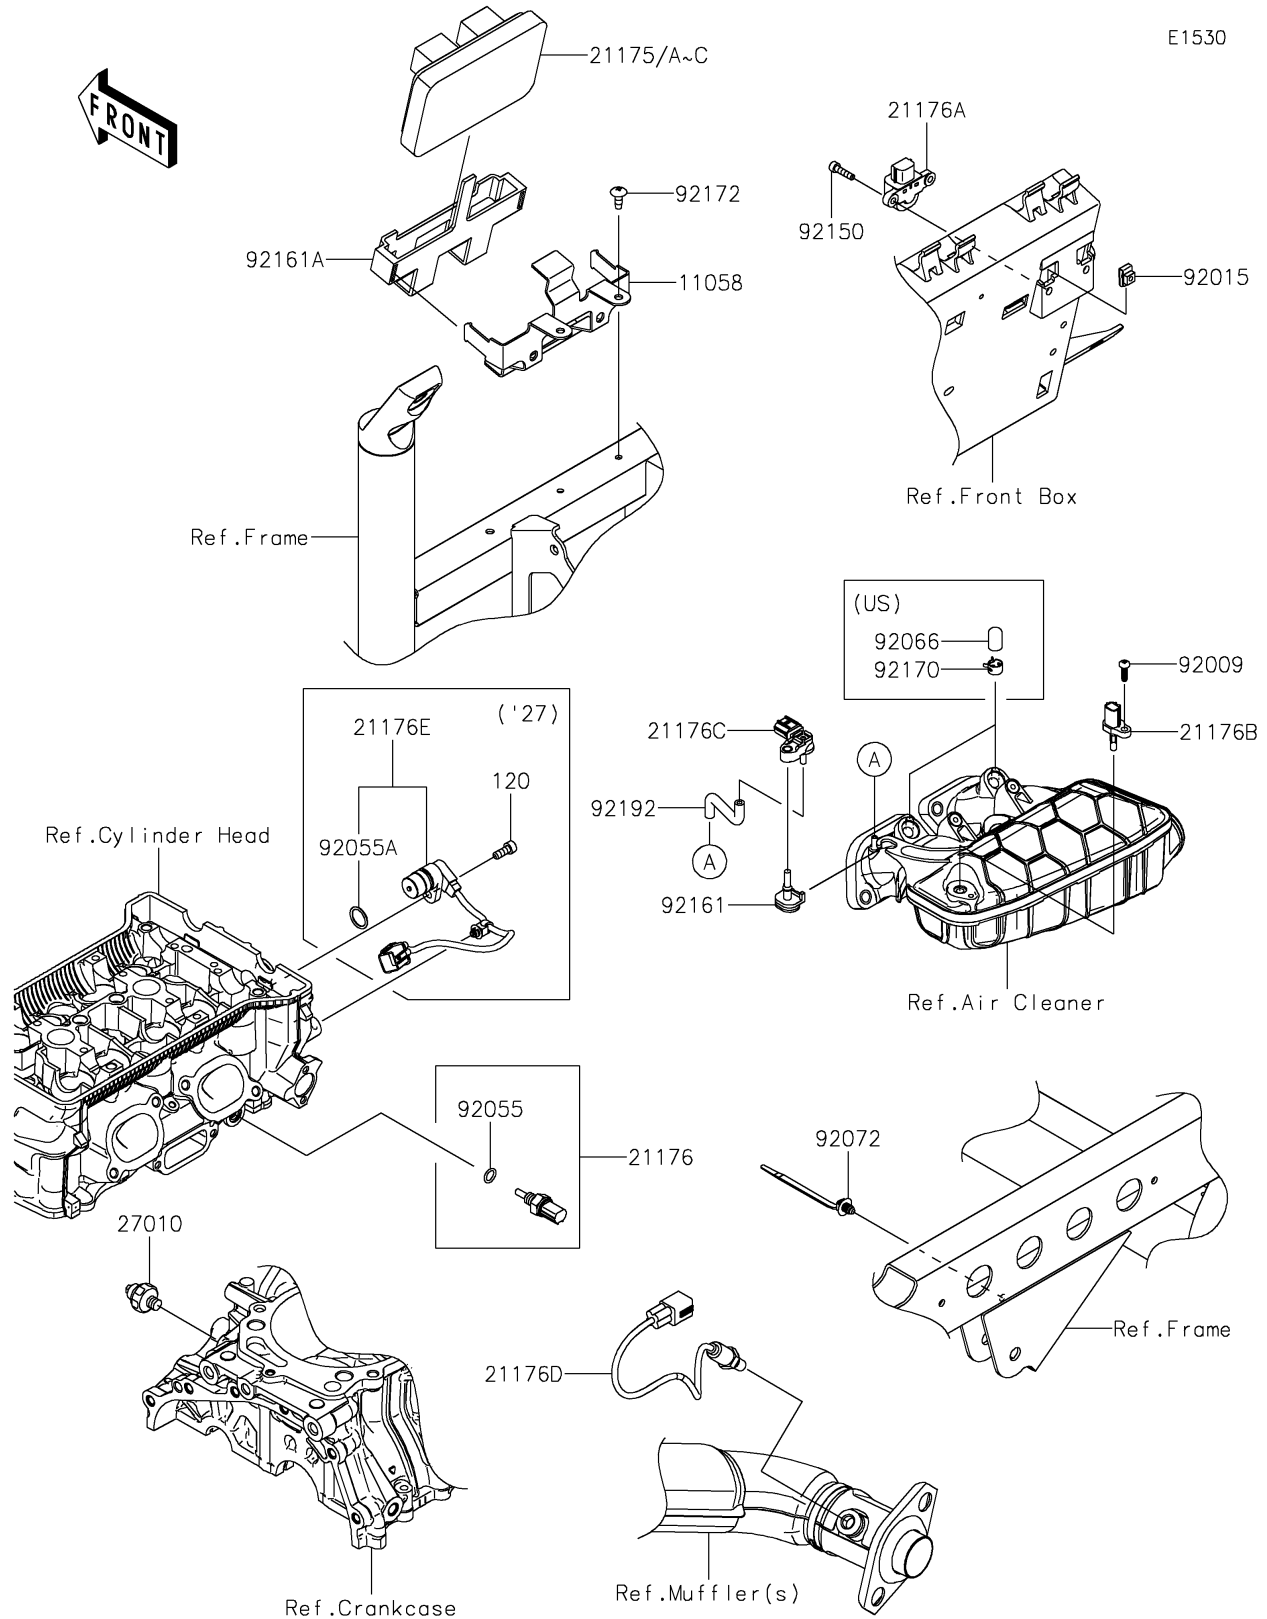

2024 MULE PRO-FXR 1000

PARTS DIAGRAM

Fuel Injection

E1530

2024 MULE PRO-FXR 1000

PARTS LIST

Fuel Injection

ITEM NAME	PART NUMBER	QUANTITY
BRACKET,ECU (Ref # 11058)	11058-0323	1
CONTROL UNIT-ELECTRONIC (Ref # 21175)	21175-1881	1
CONTROL UNIT-ELECTRONIC (Ref # 21175A)	21175-1882	1
SENSOR,WATER TEMP (Ref # 21176)	21176-0009	1
SENSOR,VEHICLE-DOWN (Ref # 21176A)	21176-0026	1
SENSOR,AIR TEMPERATURE (Ref # 21176B)	21176-0048	1
SENSOR,PRESSURE (Ref # 21176C)	21176-0906	1
SENSOR,OXYGEN (Ref # 21176D)	21176-1192	1
SWITCH,OIL PRESSURE (Ref # 27010)	27010-1313	1
SCREW,TAPPING,5X16 (Ref # 92009)	92009-1264	1
NUT,5MM (Ref # 92015)	92015-1627	2
RING-O,9.5X1.9 (Ref # 92055)	92055-0016	1
PLUG (Ref # 92066)	92066-0862	2
BAND,OS170-FT7(BLACK) (Ref # 92072)	92072-1414	1
BOLT,SOCKET,5X20 (Ref # 92150)	92150-1019	2
DAMPER (Ref # 92161)	92161-0673	1
DAMPER,ECU (Ref # 92161A)	92161-2481	1
CLAMP (Ref # 92170)	92170-2043	2
SCREW,TAPPING,6X16 (Ref # 92172)	92172-0739	2
TUBE (Ref # 92192)	92192-2633	1