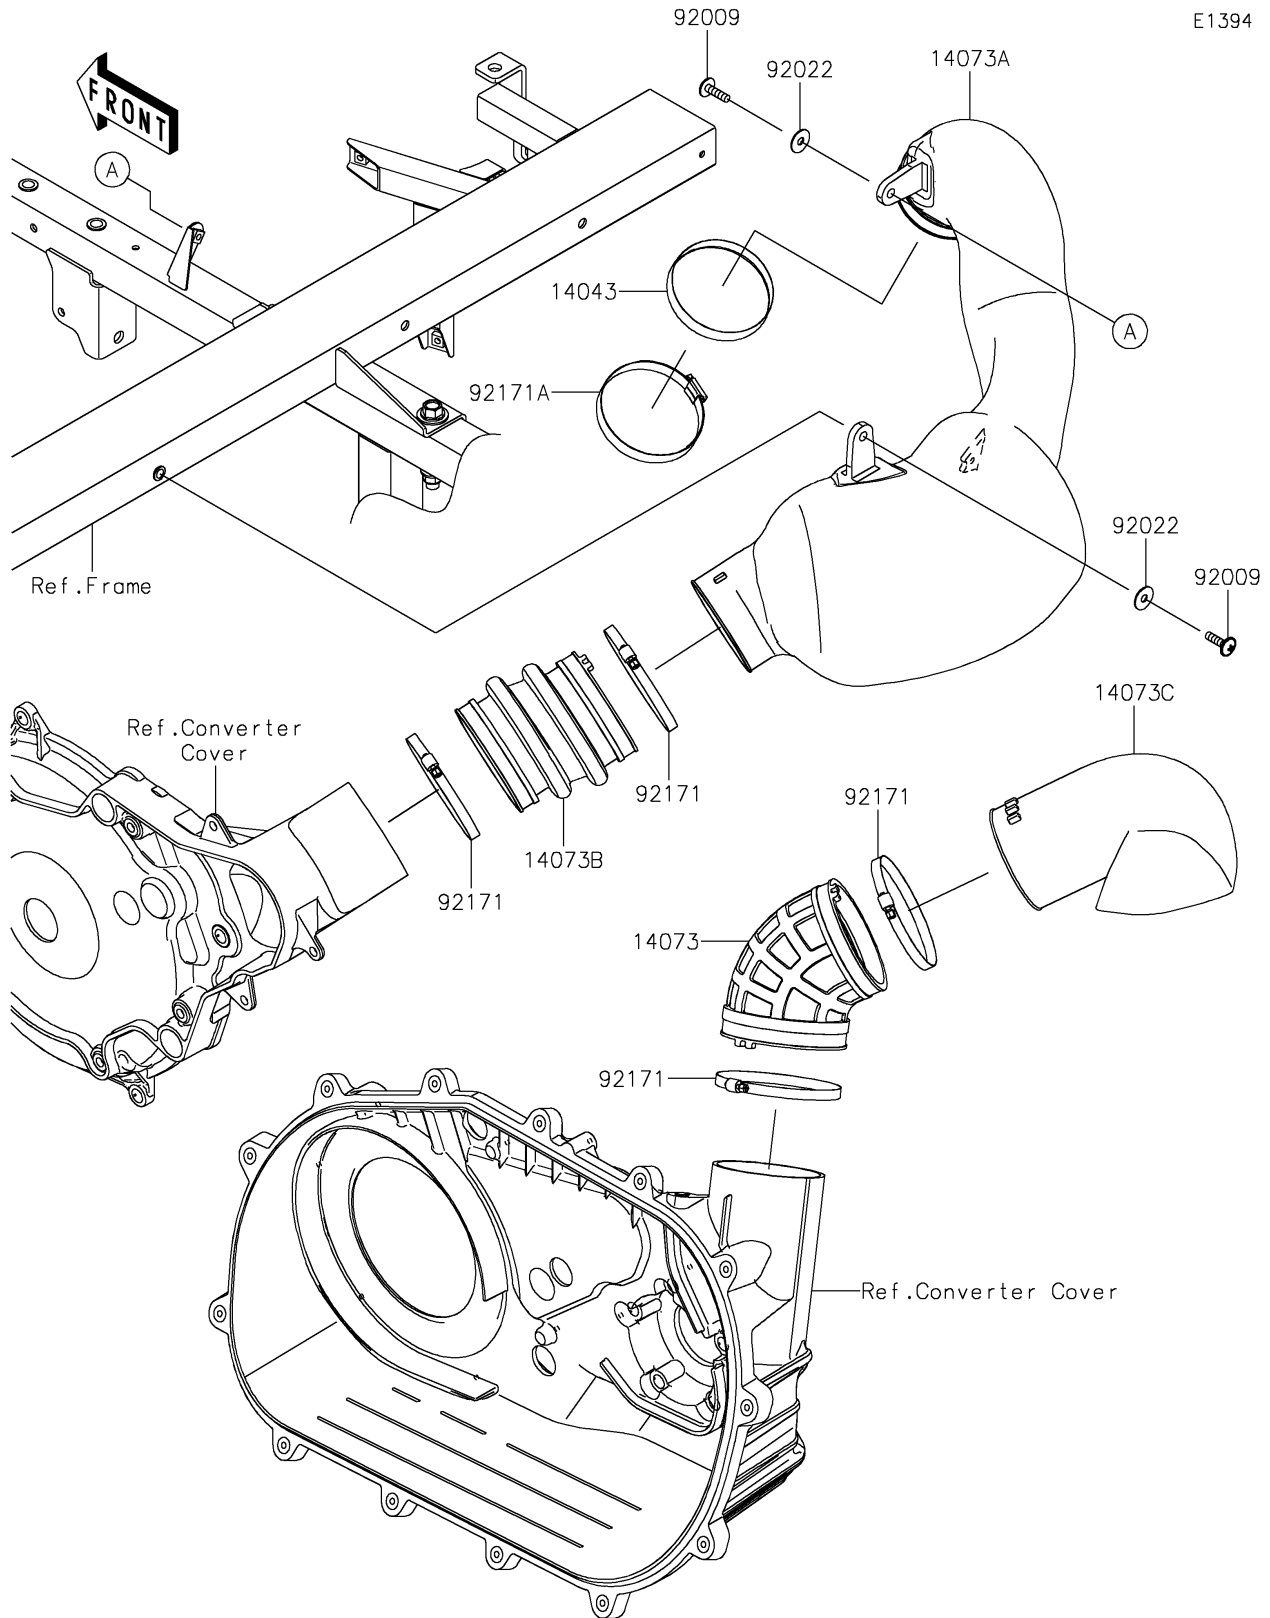

2024 MULE PRO-FXR 1000

PARTS DIAGRAM

Air Cleaner-Belt Converter

2024 MULE PRO-FXR 1000

PARTS LIST

Air Cleaner-Belt Converter

ITEM NAME	PART NUMBER	QUANTITY
-----------	-------------	----------
