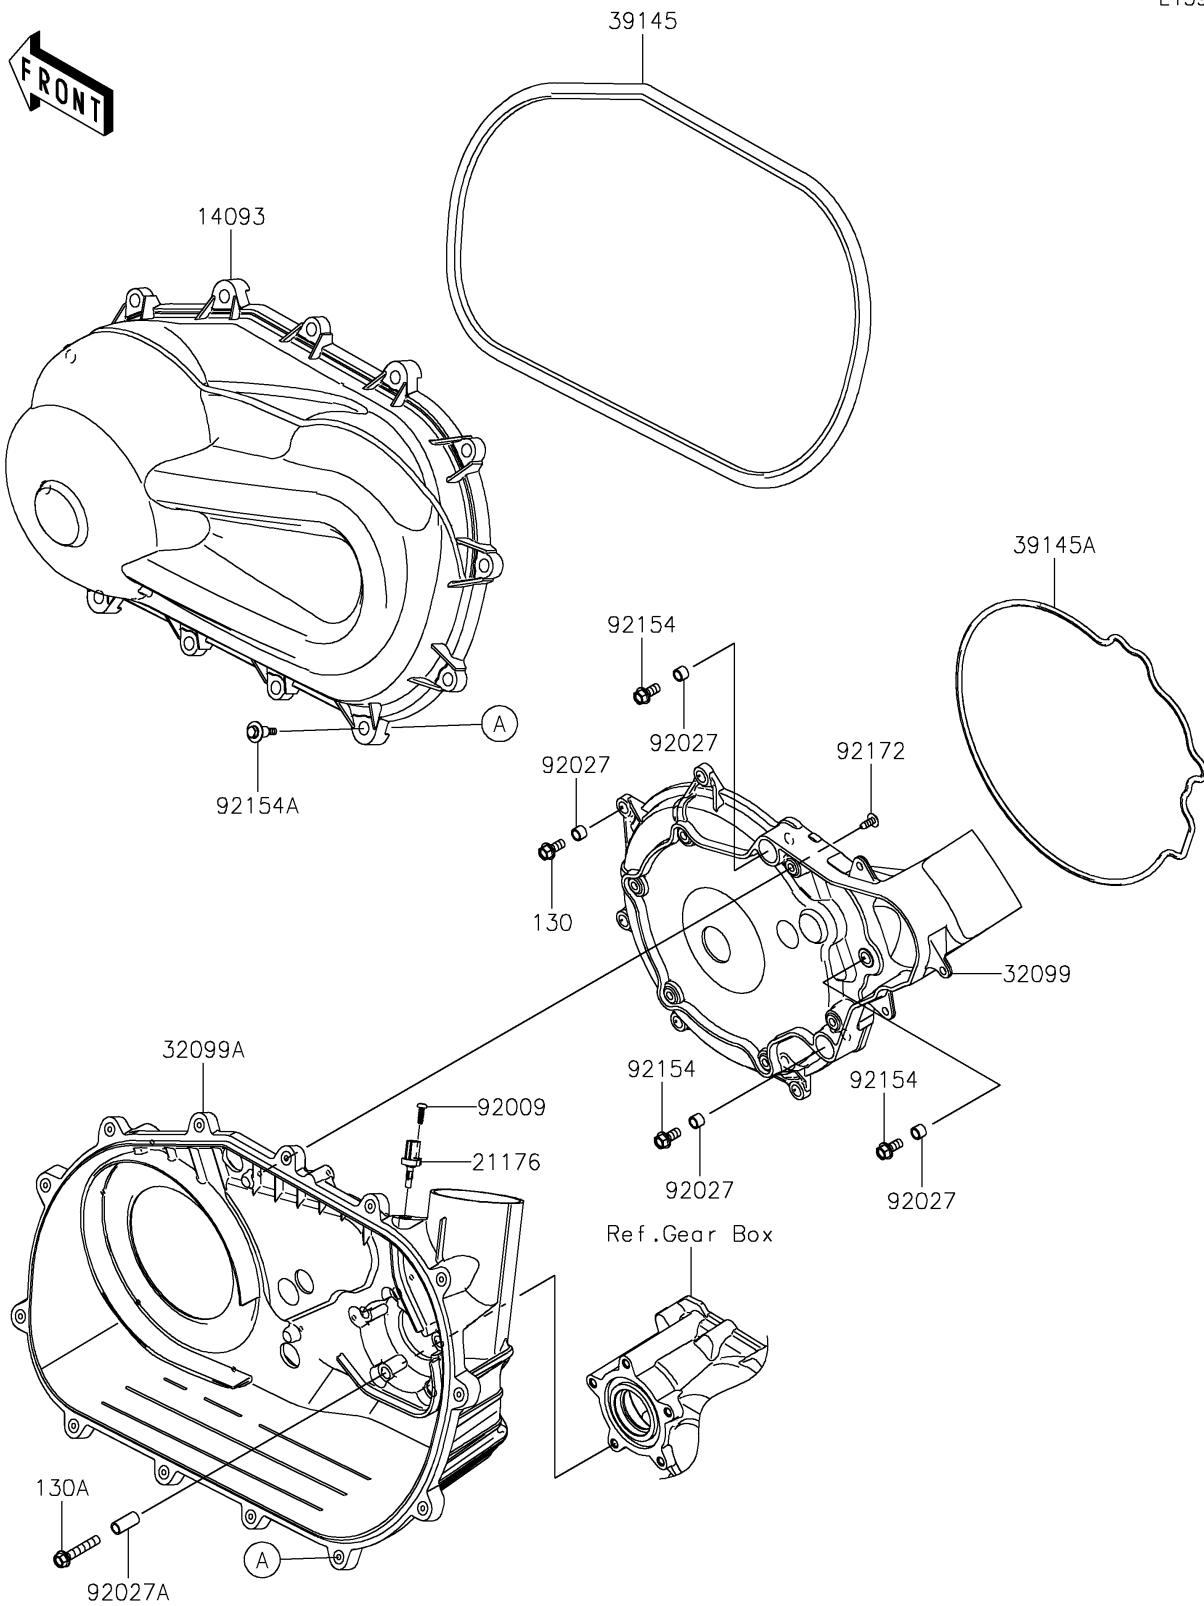

2026 MULE PRO-FXR™ 1000

PARTS DIAGRAM

Converter Cover

E1393

2026 MULE PRO-FXR™ 1000

PARTS LIST

Converter Cover

ITEM NAME	PART NUMBER	QUANTITY
COVER,CVT (Ref # 14093)	14093-1361	1
SENSOR,AIR TEMPERATURE (Ref # 21176)	21176-0048	1
CASE,INNER (Ref # 32099)	32099-0823	1
CASE,OUTER (Ref # 32099A)	32099-0841	1
TRIM-SEAL,CVT COVER (Ref # 39145)	39145-0742	1
TRIM-SEAL,E/G SIDE (Ref # 39145A)	39145-0771	1
SCREW,TAPPING,5X16 (Ref # 92009)	92009-1264	1
COLLAR,8.8X12X9 (Ref # 92027)	92027-1568	8
COLLAR (Ref # 92027A)	92027-4012	5
BOLT,FLANGED,8X18 (Ref # 92154)	92154-1386	3
BOLT,CVT COVER (Ref # 92154A)	92154-1522	13
SCREW,6X16 (Ref # 92172)	92172-0284	9
BOLT-FLANGED,8X18 (Ref # 130)	130BA0818	5
BOLT-FLANGED,8X45 (Ref # 130A)	130BA0845	5