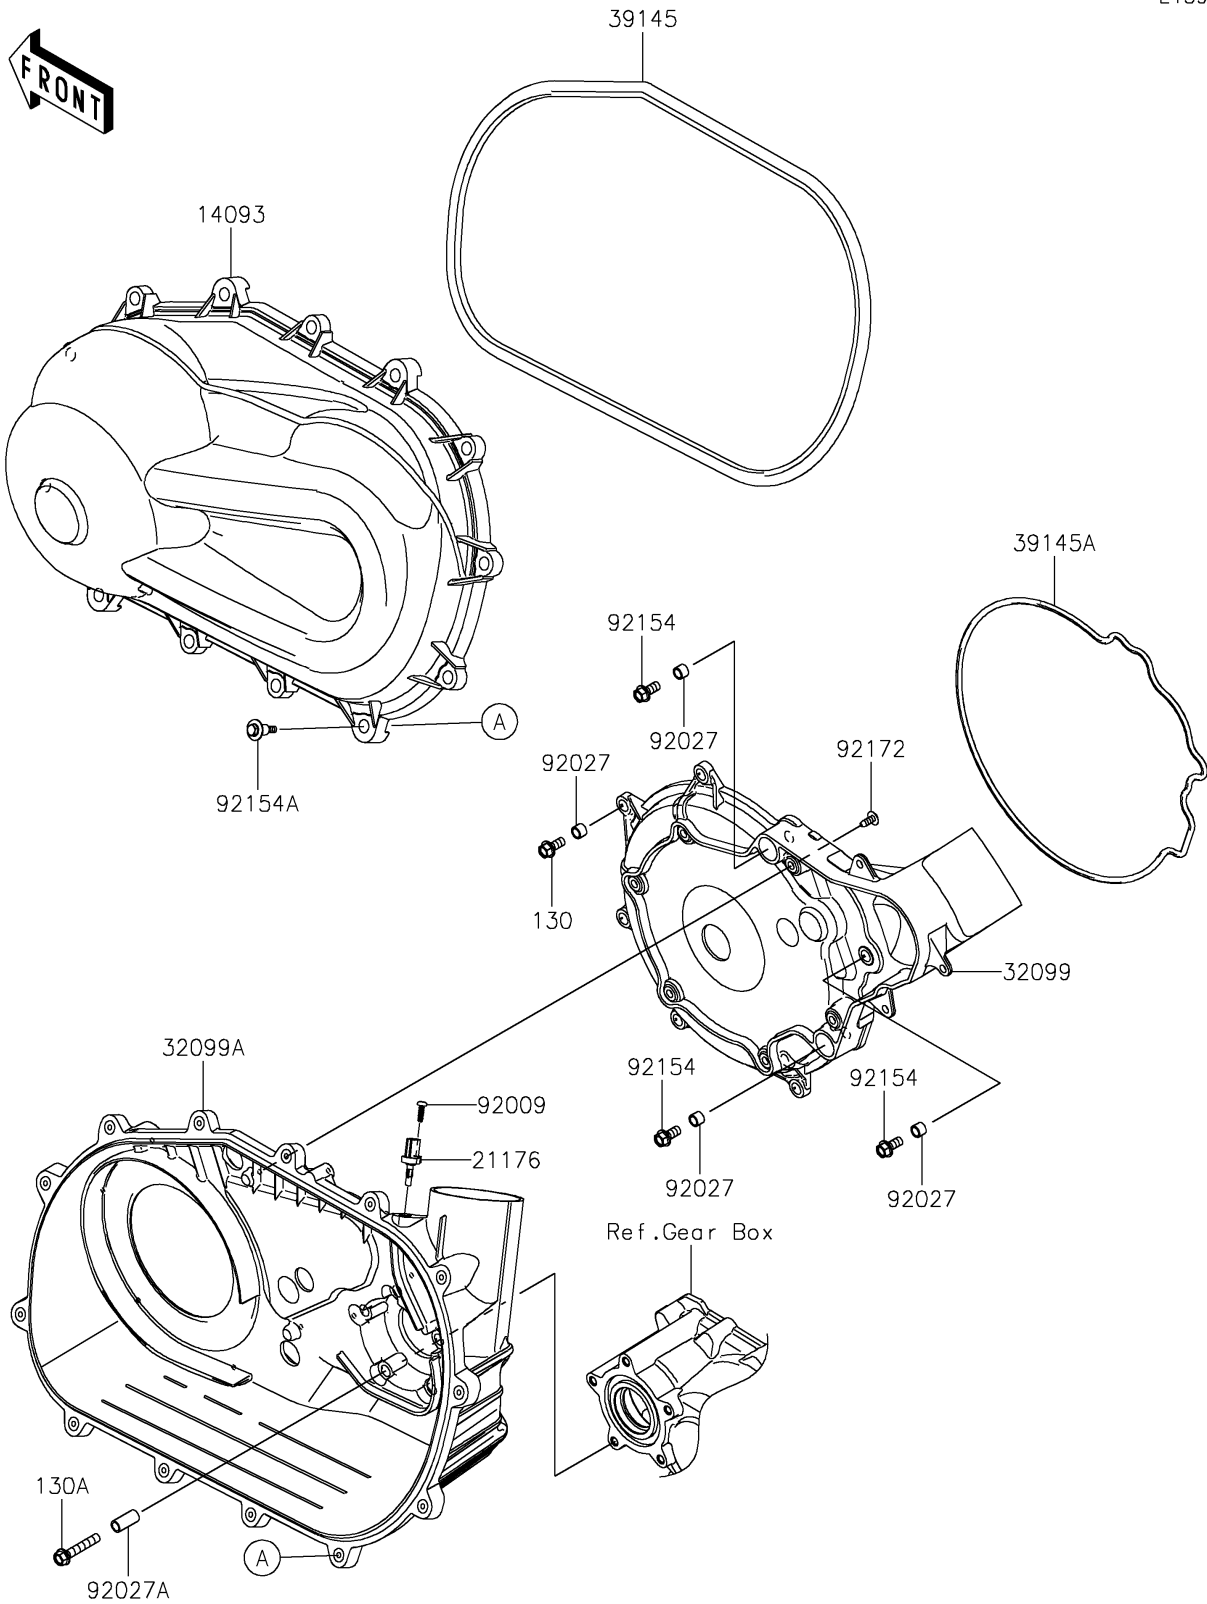

## PARTS DIAGRAM

### Converter Cover

E1393

## PARTS LIST

### Converter Cover

ITEM NAME	PART NUMBER	QUANTITY
COVER,CVT (Ref # 14093)	14093-1361	1
SENSOR,AIR TEMPERATURE (Ref # 21176)	21176-0048	1
CASE,INNER (Ref # 32099)	32099-0823	1
CASE,OUTER (Ref # 32099A)	32099-0841	1
TRIM-SEAL,CVT COVER (Ref # 39145)	39145-0742	1
TRIM-SEAL,E/G SIDE (Ref # 39145A)	39145-0771	1
SCREW,TAPPING,5X16 (Ref # 92009)	92009-1264	1
COLLAR,8.8X12X9 (Ref # 92027)	92027-1568	8
COLLAR (Ref # 92027A)	92027-4012	5
BOLT,FLANGED,8X18 (Ref # 92154)	92154-1386	3
BOLT,CVT COVER (Ref # 92154A)	92154-1522	13
SCREW,6X16 (Ref # 92172)	92172-0284	9
BOLT-FLANGED,8X18 (Ref # 130)	130BA0818	5
BOLT-FLANGED,8X45 (Ref # 130A)	130BA0845	5