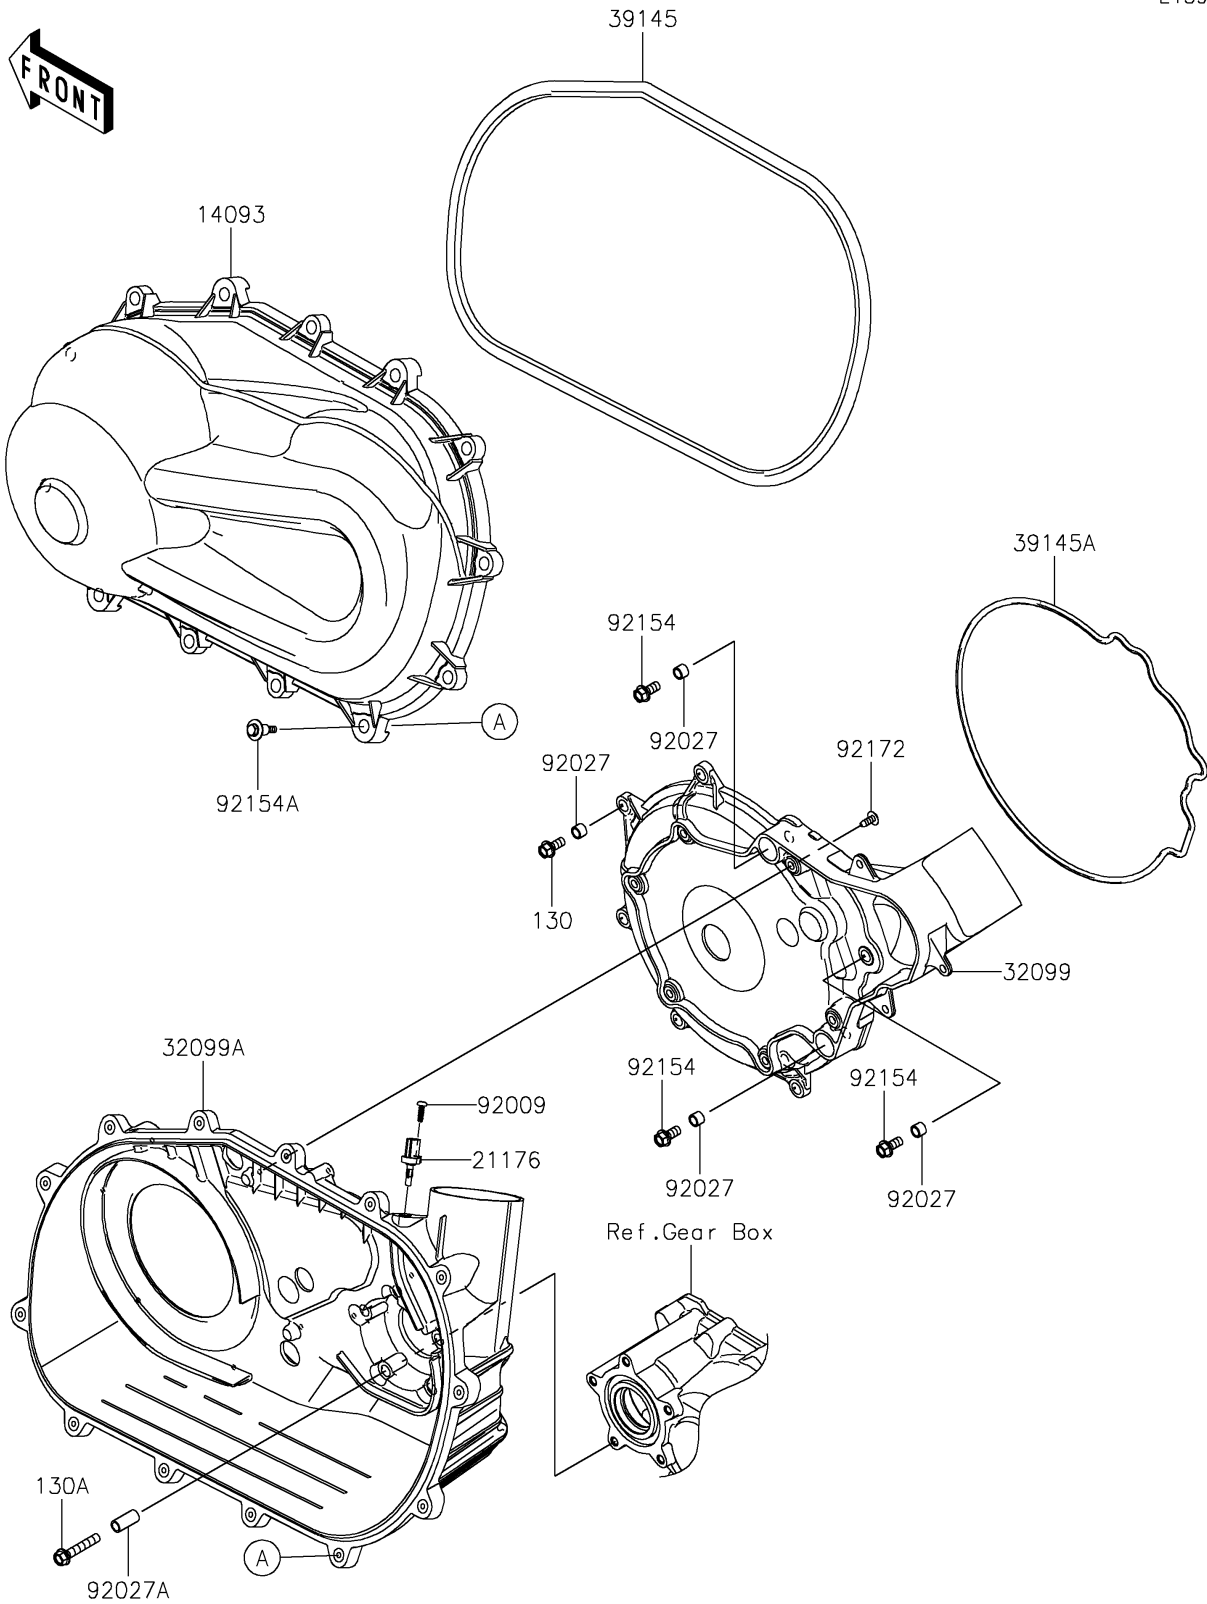

2024 MULE PRO-FXR 1000

PARTS DIAGRAM

Converter Cover

E1393

2024 MULE PRO-FXR 1000

PARTS LIST

Converter Cover

ITEM NAME	PART NUMBER	QUANTITY
COVER,CVT (Ref # 14093)	14093-1361	1
SENSOR,AIR TEMPERATURE (Ref # 21176)	21176-0048	1
CASE,INNER (Ref # 32099)	32099-0823	1
CASE,OUTER (Ref # 32099A)	32099-0841	1
TRIM-SEAL,CVT COVER (Ref # 39145)	39145-0742	1
TRIM-SEAL,E/G SIDE (Ref # 39145A)	39145-0771	1
SCREW,TAPPING,5X16 (Ref # 92009)	92009-1264	1
COLLAR,8.8X12X9 (Ref # 92027)	92027-1568	8
COLLAR (Ref # 92027A)	92027-4012	5
BOLT,FLANGED,8X18 (Ref # 92154)	92154-1386	3
BOLT,CVT COVER (Ref # 92154A)	92154-1522	13
SCREW,6X16 (Ref # 92172)	92172-0284	9
BOLT-FLANGED,8X18 (Ref # 130)	130BA0818	5
BOLT-FLANGED,8X45 (Ref # 130A)	130BA0845	5