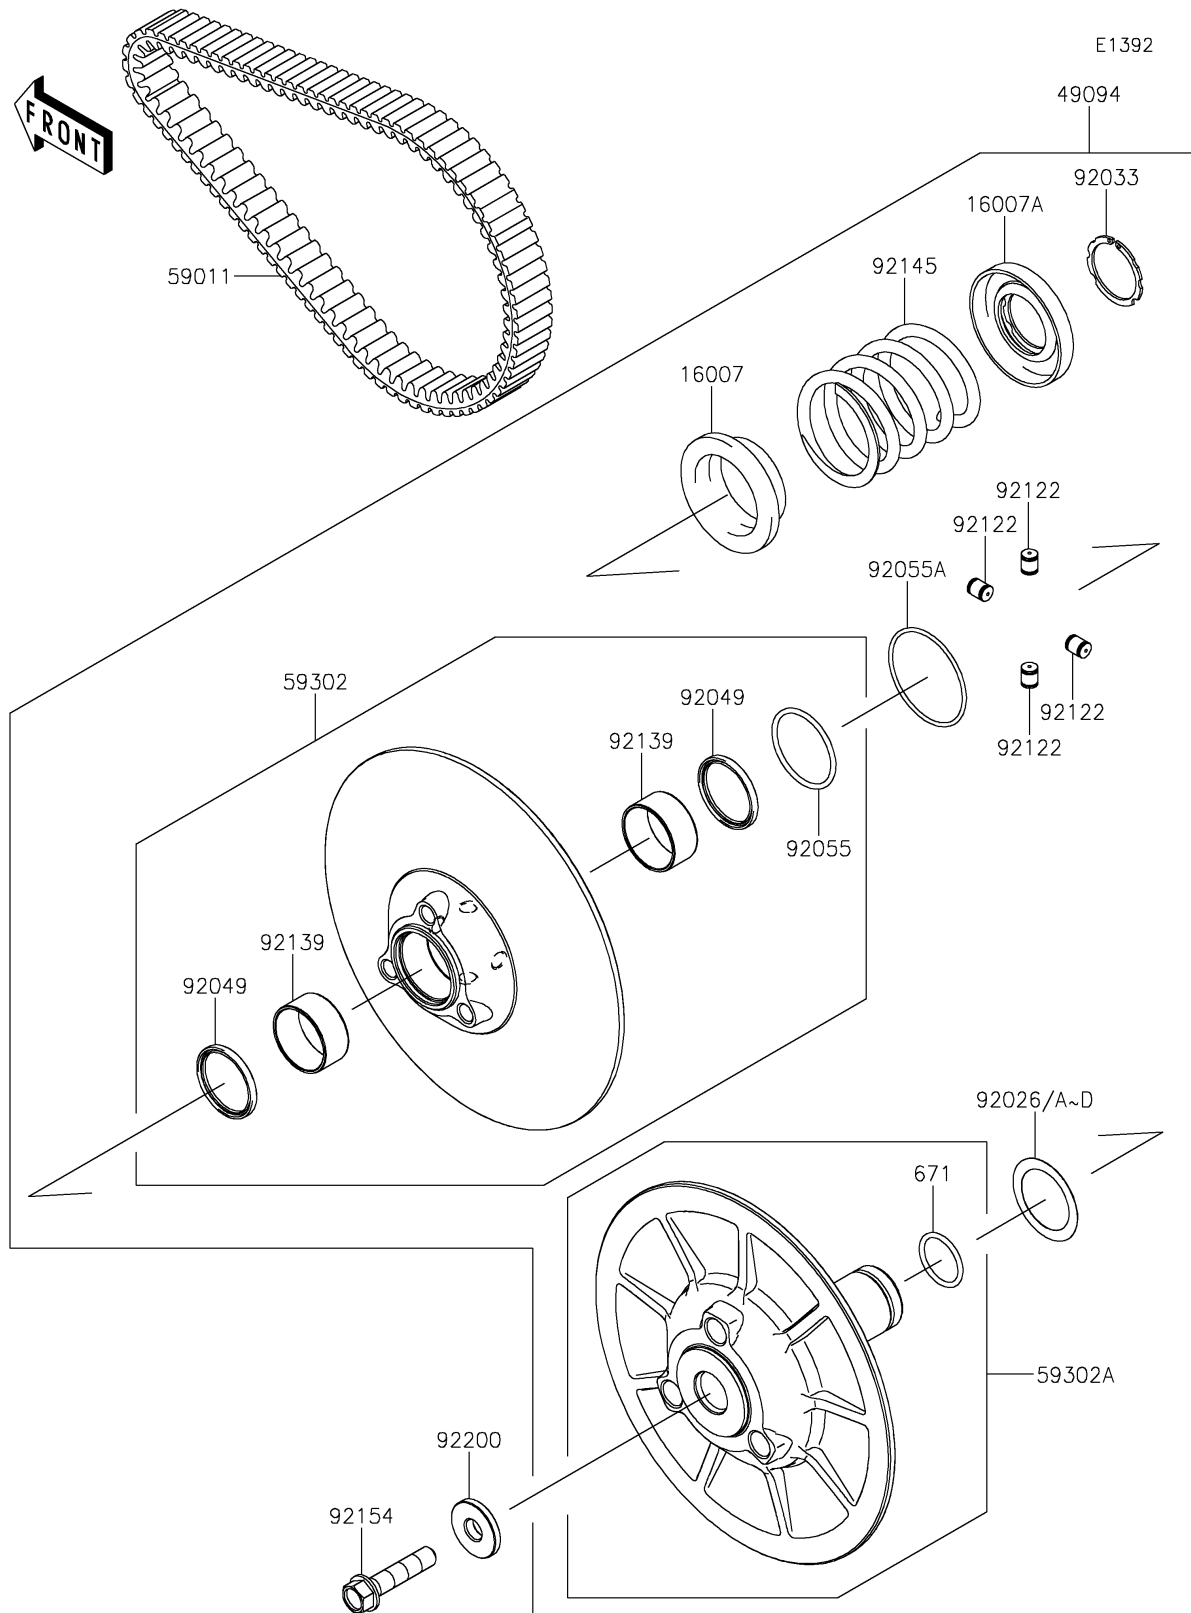

2024 MULE PRO-FXR 1000

PARTS DIAGRAM

Driven Converter/Drive Belt

2024 MULE PRO-FXR 1000

PARTS LIST

Driven Converter/Drive Belt

ITEM NAME	PART NUMBER	QUANTITY
-----------	-------------	----------
