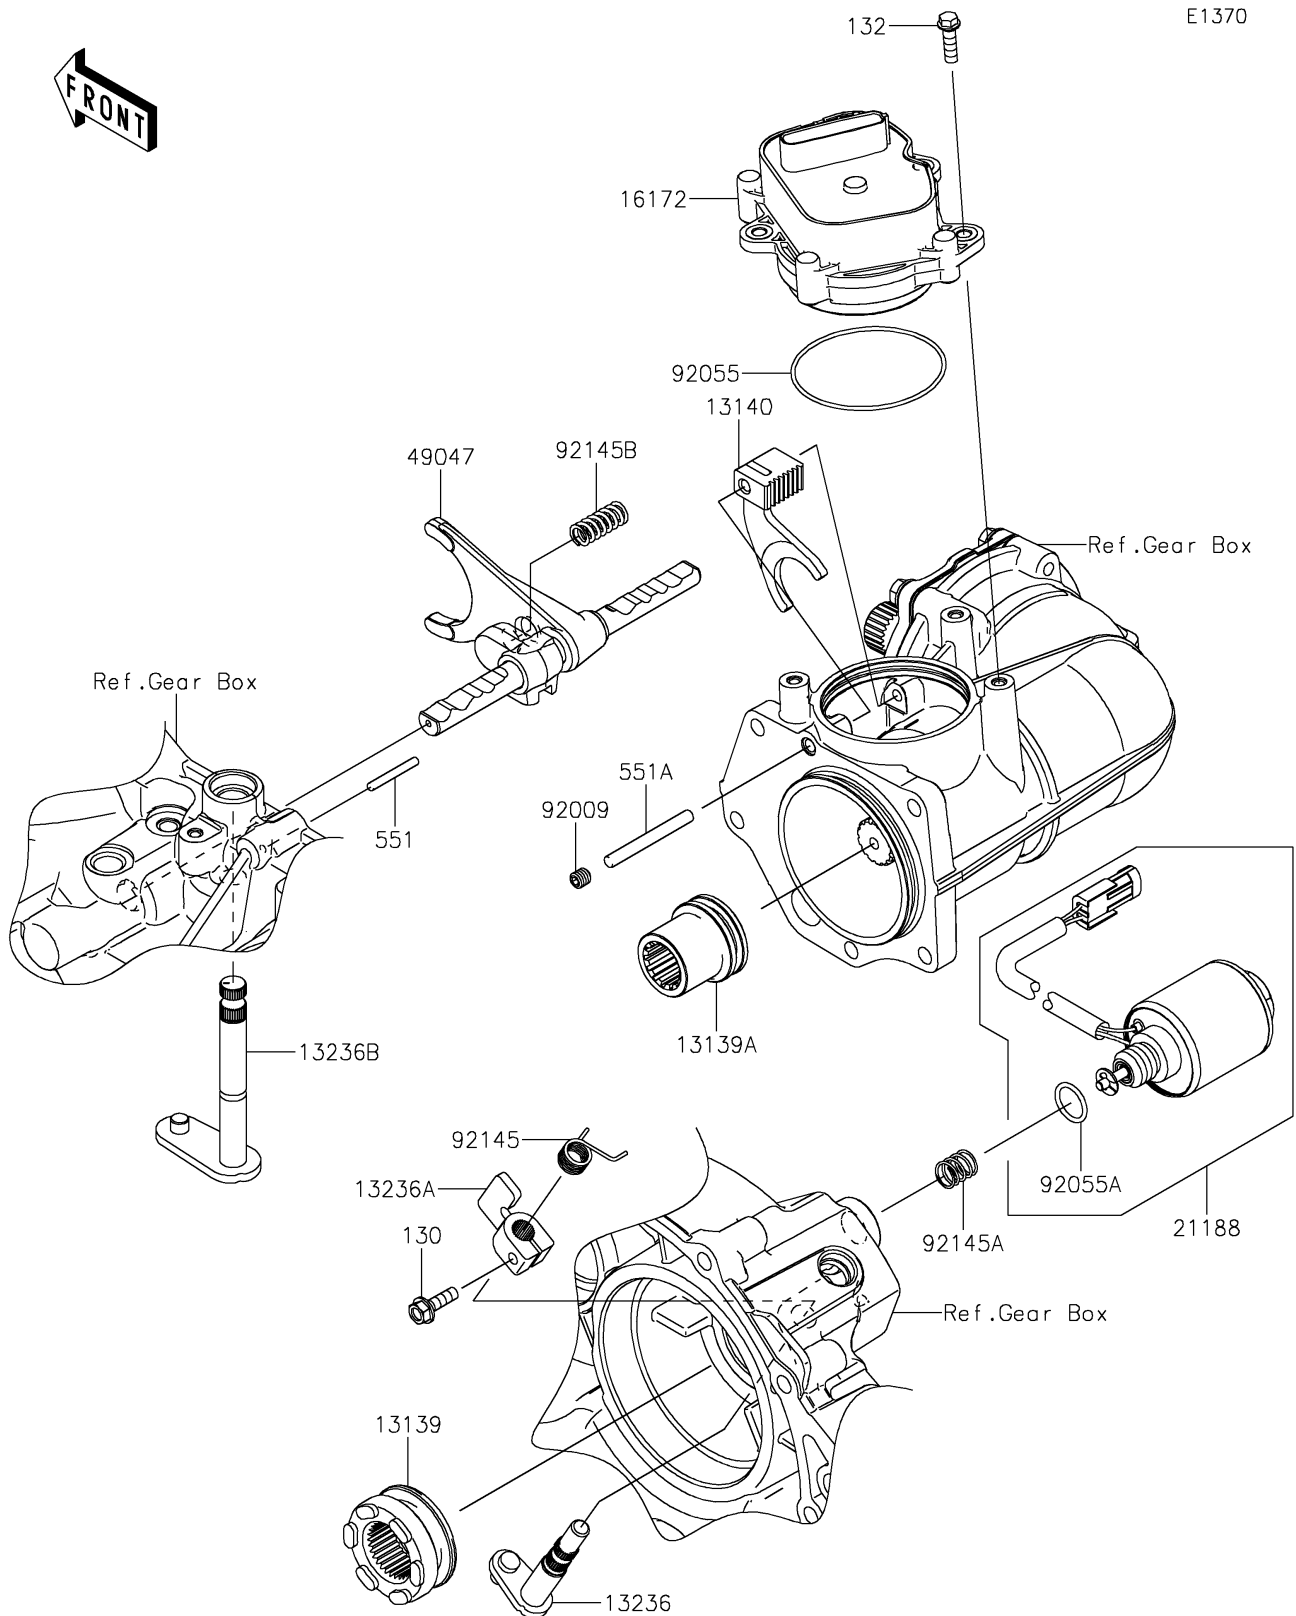

2024 MULE PRO-FXR 1000

PARTS DIAGRAM

Gear Change Mechanism

2024 MULE PRO-FXR 1000

PARTS LIST

Gear Change Mechanism

ITEM NAME	PART NUMBER	QUANTITY
-----------	-------------	----------
