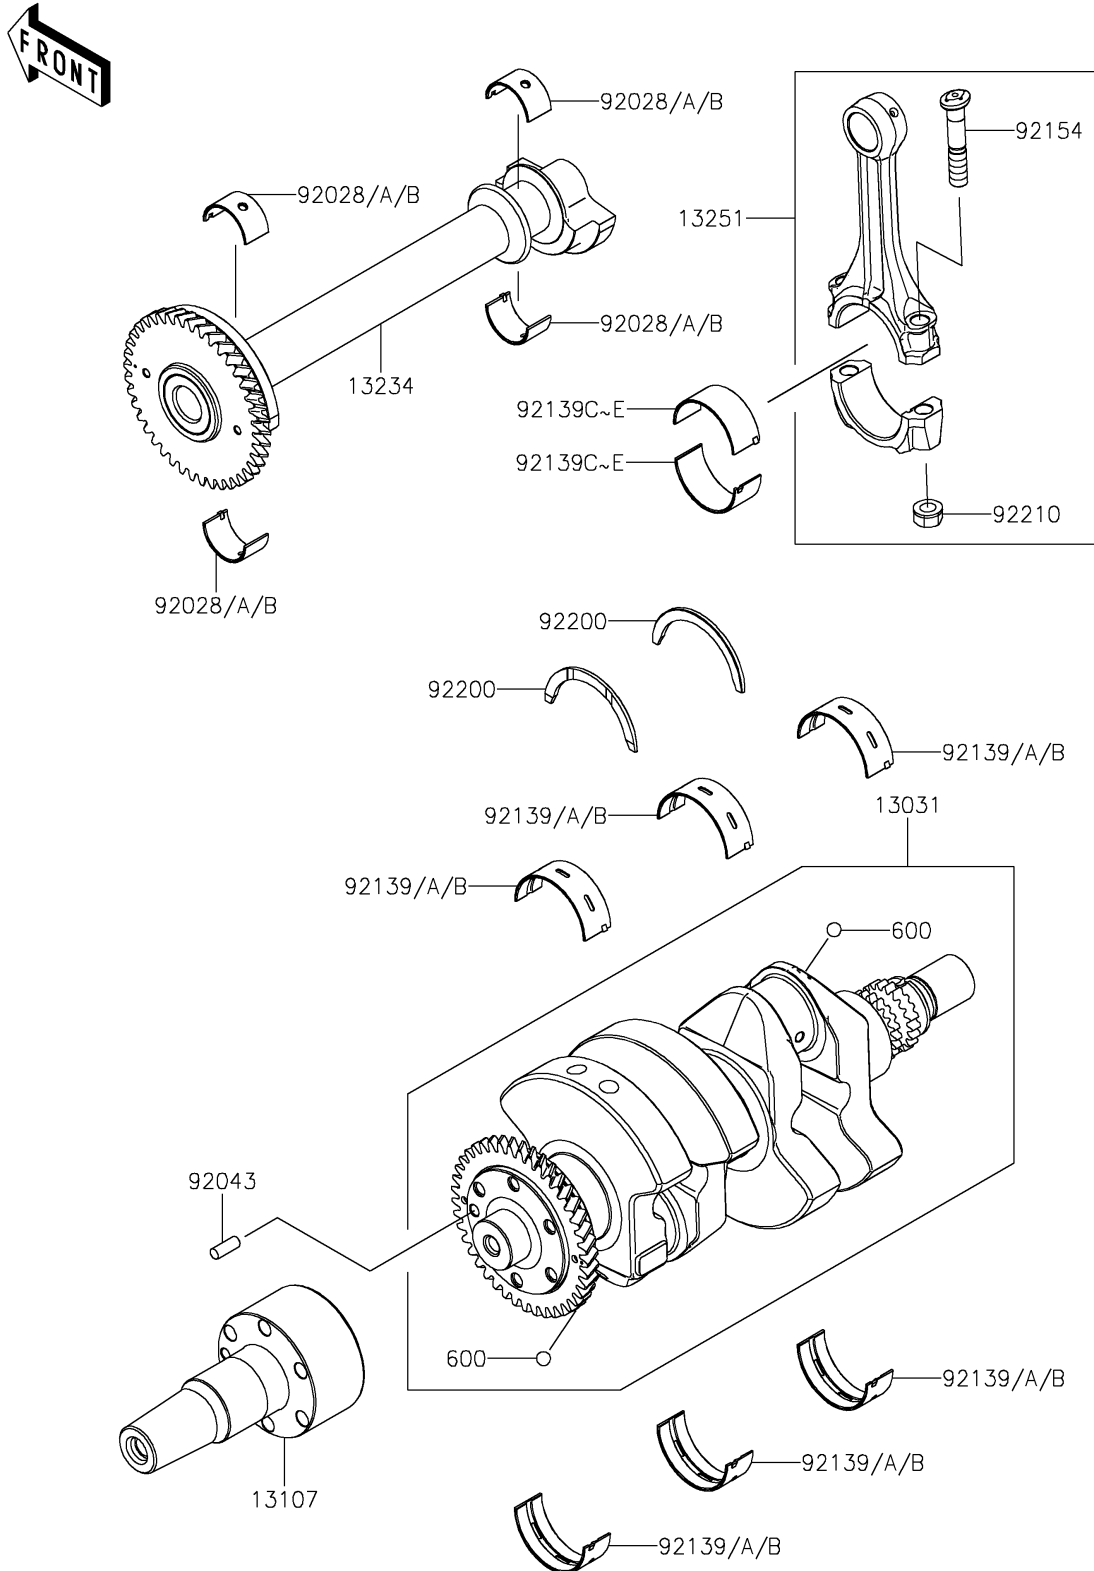

2024 MULE PRO-FXR 1000

PARTS DIAGRAM

Crankshaft

E1321

2024 MULE PRO-FXR 1000

PARTS LIST

Crankshaft

ITEM NAME	PART NUMBER	QUANTITY
CRANKSHAFT-COMP (Ref # 13031)	13031-1531	1
SHAFT, CONVERTER-DRIVE (Ref # 13107)	13107-0982	1
SHAFT-COMP, BALANCER (Ref # 13234)	13234-0633	1
ROD-ASSY-CONNECTING, H (Ref # 13251)	13251-0765-HH	2
BUSHING, BALANCER SHAFT, BLUE (Ref # 92028)	92028-1909	4
BUSHING, BALANCER SHAFT, BLACK (Ref # 92028A)	92028-1910	AR
BUSHING, BALANCER SHAFT, BROWN (Ref # 92028B)	92028-1911	AR
PIN, 6X16 (Ref # 92043)	92043-1690	1
BUSHING, CRANKSHAFT, BLUE (Ref # 92139)	92139-0925	6
BUSHING, CRANKSHAFT, BLACK (Ref # 92139A)	92139-0926	AR
BUSHING, CRANKSHAFT, BROWN (Ref # 92139B)	92139-0927	AR
BUSHING, CONNECTING ROD, BLUE (Ref # 92139C)	92139-1197	4
BUSHING, CONNECTING ROD, BLACK (Ref # 92139D)	92139-1198	AR
BUSHING, CONNECTING ROD, BROWN (Ref # 92139E)	92139-1199	AR
BOLT, CONNECTING ROD (Ref # 92154)	92154-3911	4
WASHER, THRUST, T=2.5 (Ref # 92200)	92200-2242	2
NUT, FLANGED, 9MM (Ref # 92210)	92210-1673	4
BALL-STEEL, 11/32 (Ref # 600)	600A1100	2