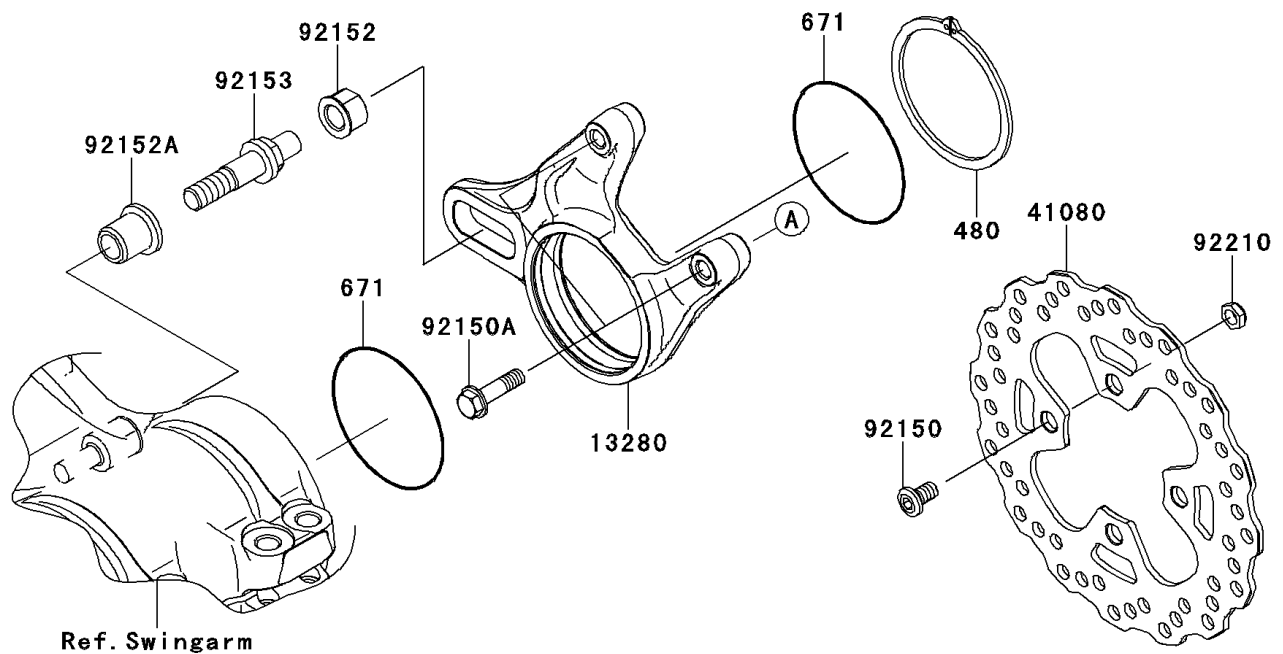

2011 KFX® 450R

PARTS DIAGRAM

Rear Brake

F2294