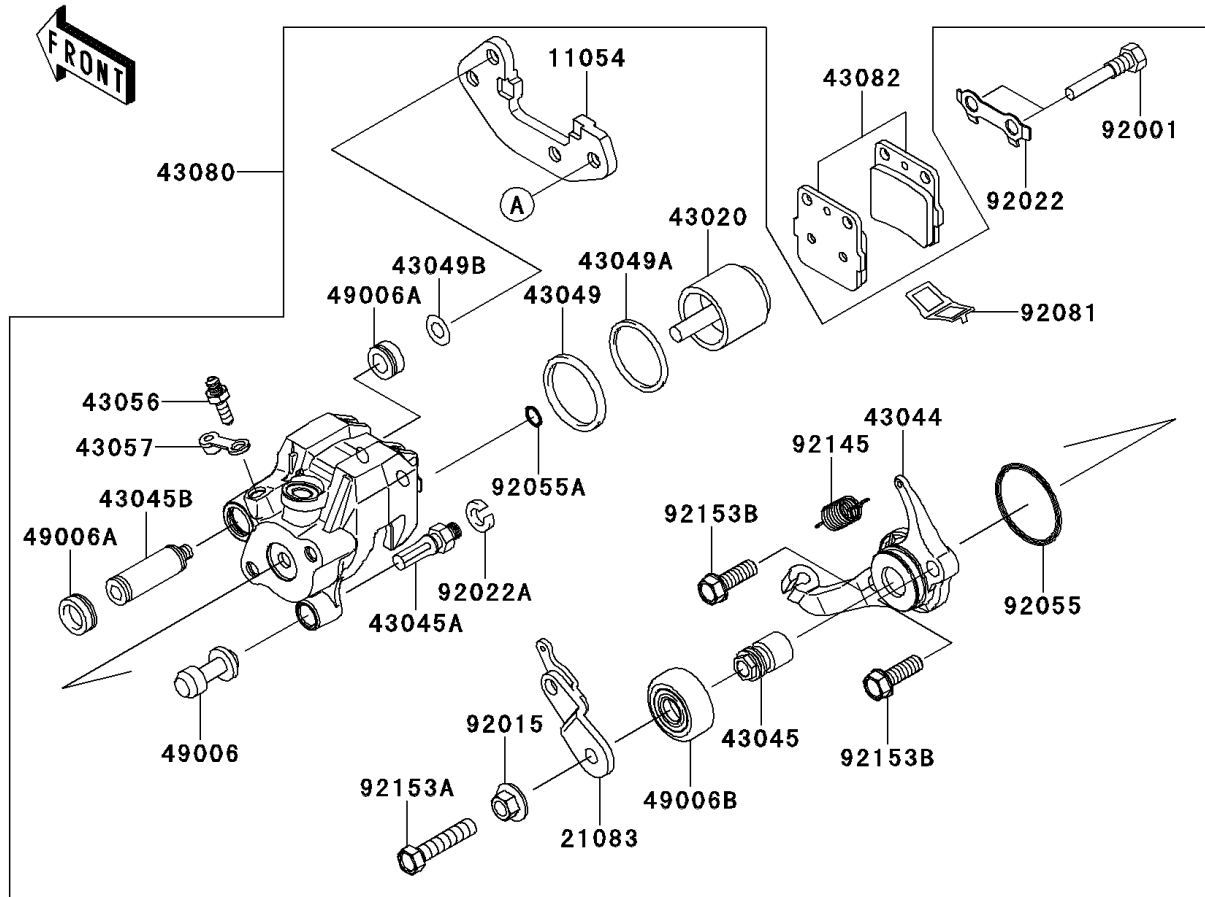

2011 KFX® 450R

PARTS DIAGRAM

Rear Brake

F2294