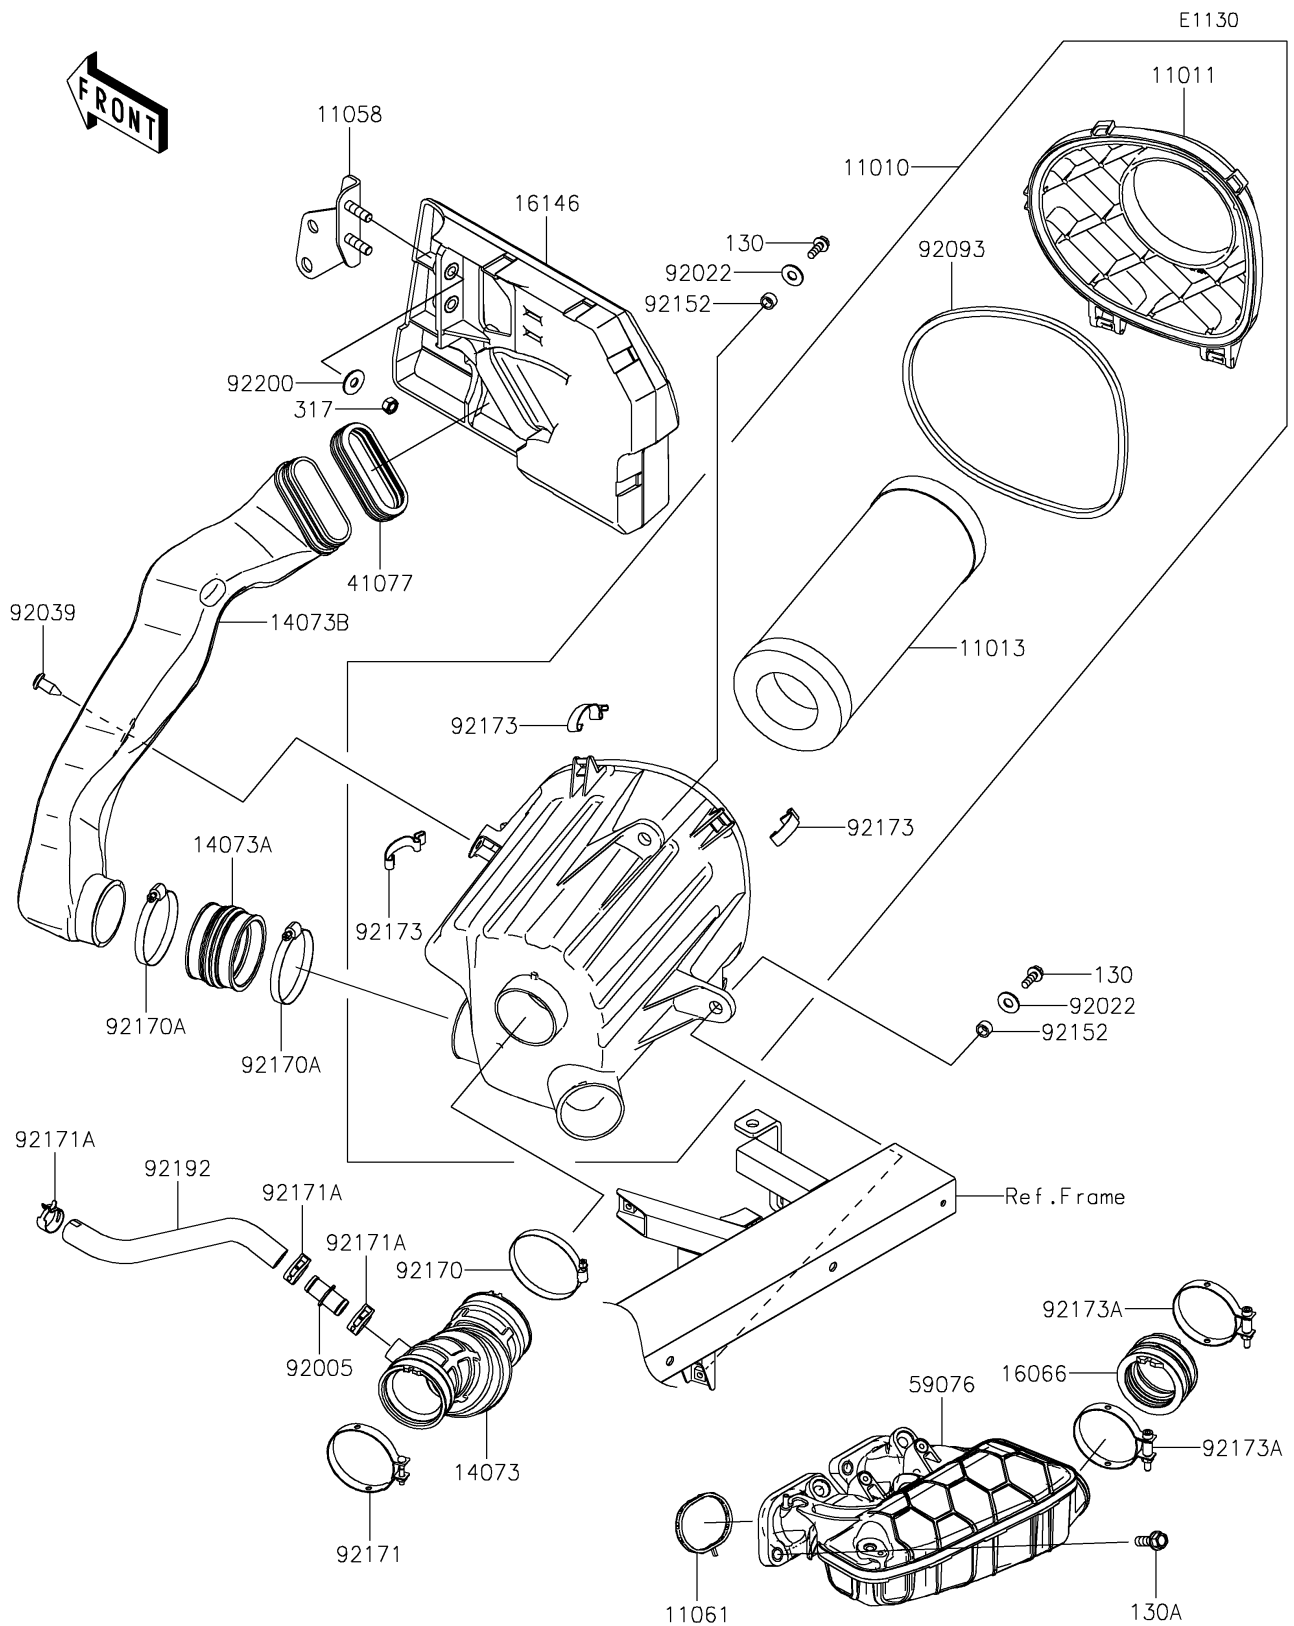

2026 MULE PRO-FXR™ 1000

PARTS DIAGRAM

Air Cleaner