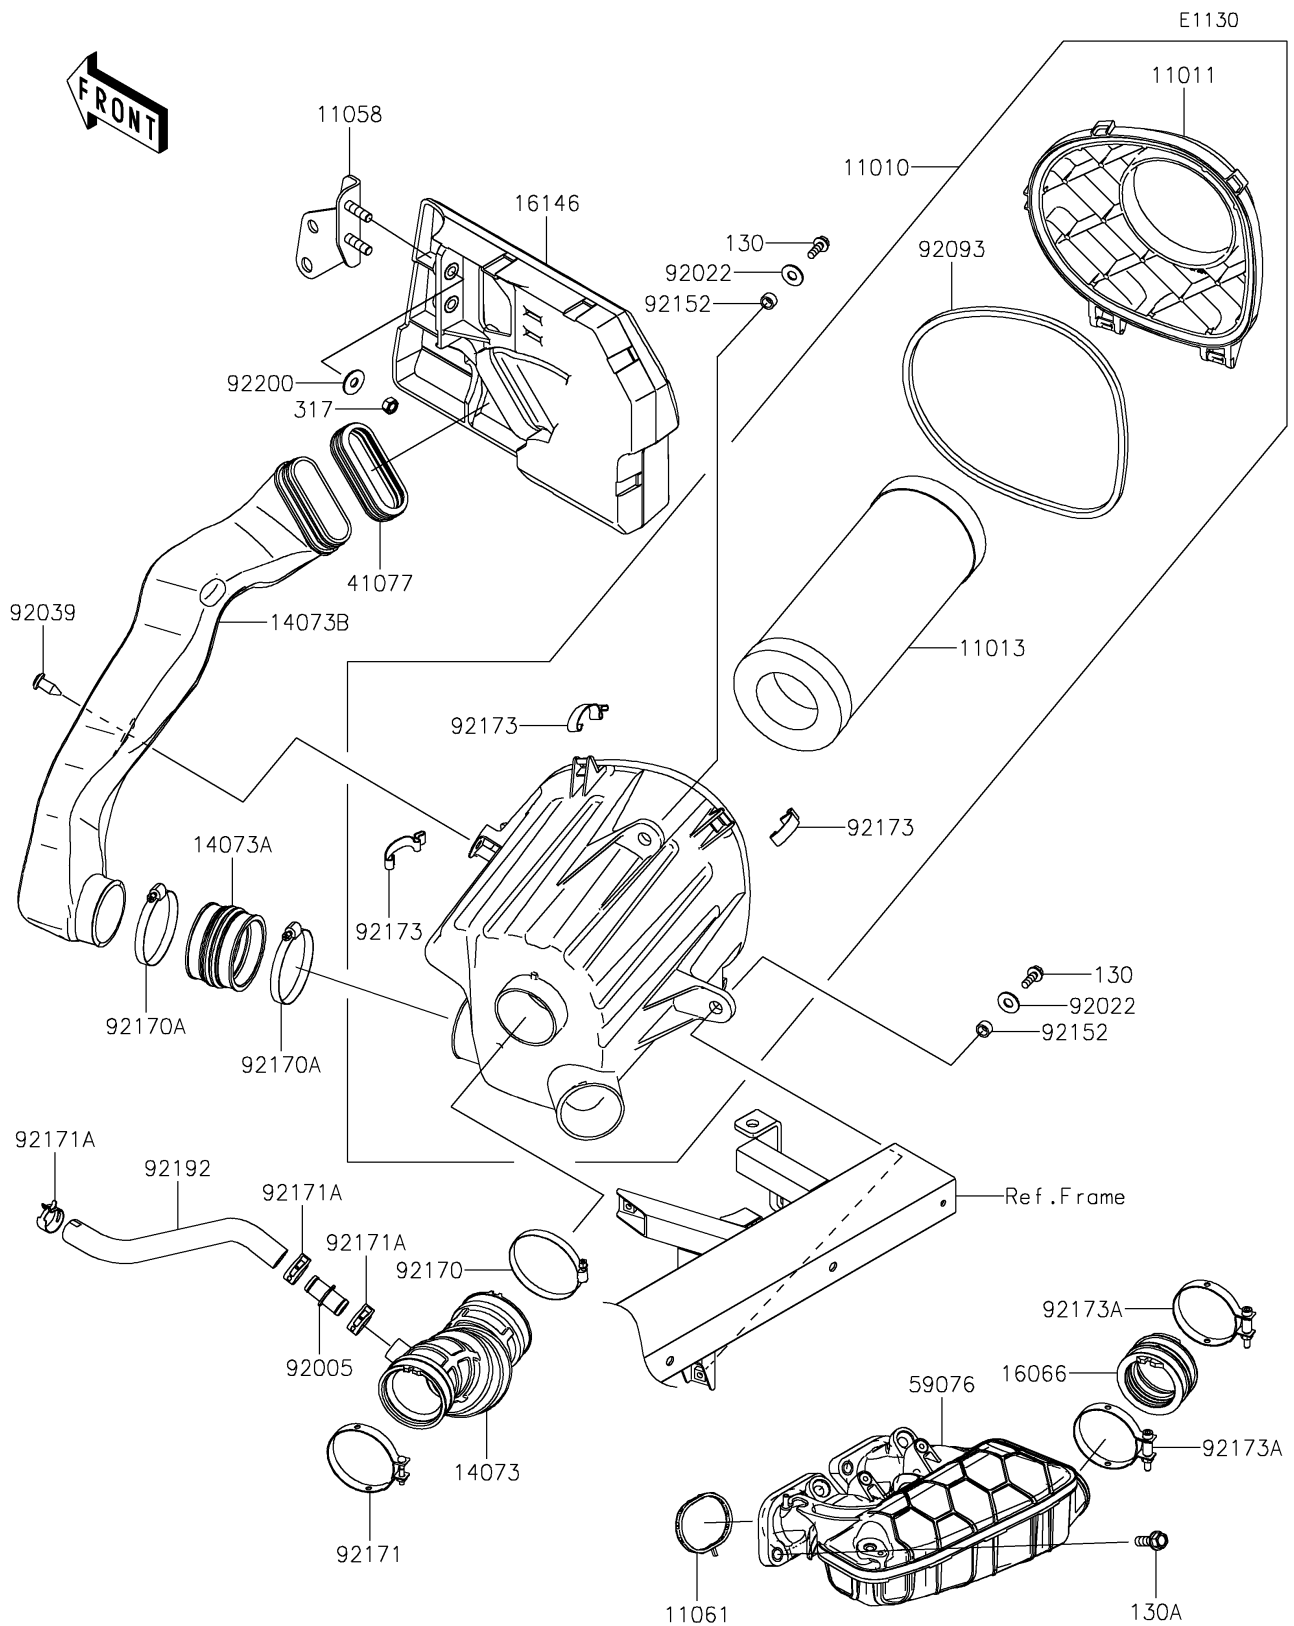

2024 MULE PRO-FXR™ 1000

PARTS DIAGRAM

Air Cleaner