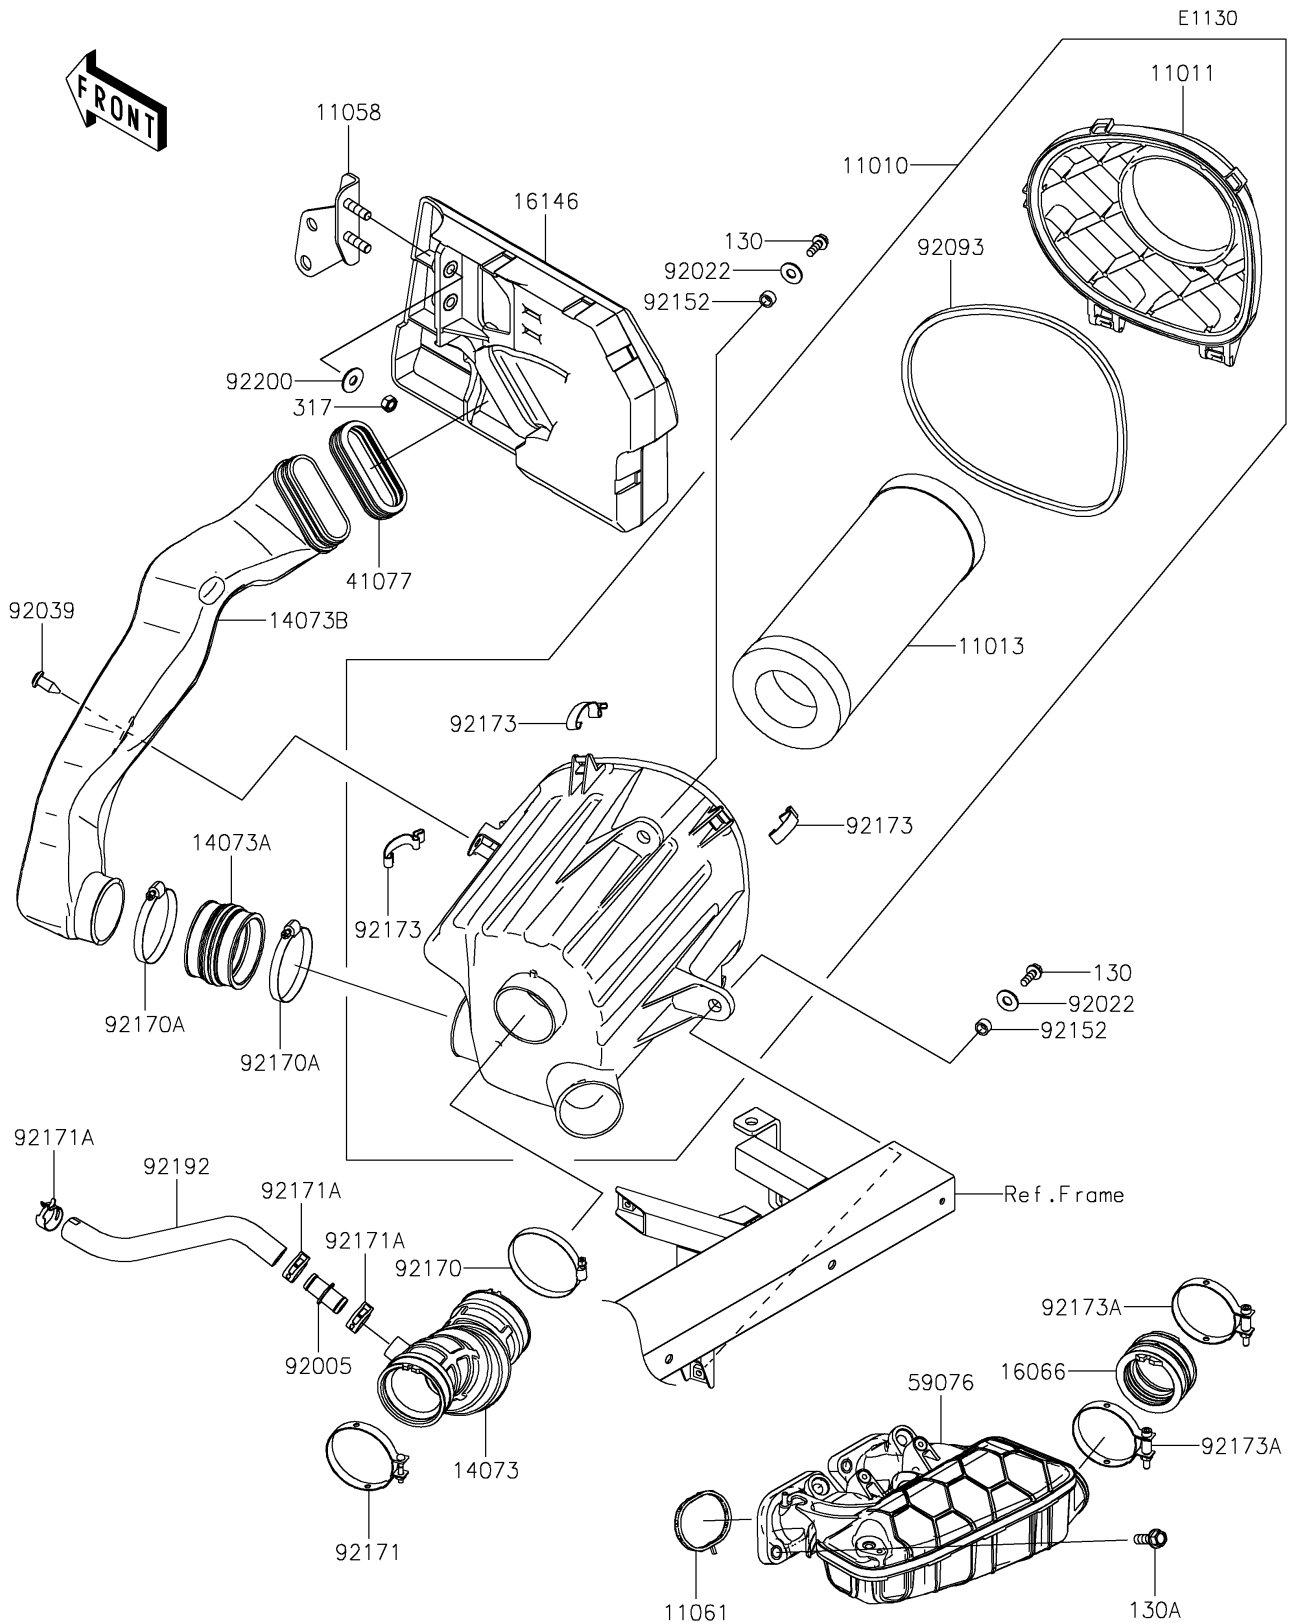

2024 MULE PRO-FXR 1000

PARTS DIAGRAM

Air Cleaner

2024 MULE PRO-FXR 1000

PARTS LIST

Air Cleaner

ITEM NAME	PART NUMBER	QUANTITY
FILTER-ASSY-AIR (Ref # 11010)	11010-1819	1
CASE-AIR FILTER,UPP (Ref # 11011)	11011-0971	1
ELEMENT-AIR FILTER (Ref # 11013)	11013-7044	1
BRACKET,INTAKE COVER (Ref # 11058)	11058-0338	1
GASKET,MANIFOLD-INTAKE (Ref # 11061)	11061-1459	2
DUCT,A/F CASE-THROTTLE (Ref # 14073)	14073-1890	1
DUCT,INTAKE JOINT (Ref # 14073A)	14073-1891	1
DUCT,INTAKE (Ref # 14073B)	14073-1904	1
HOLDER-THROTTLE BODY (Ref # 16066)	16066-0028	1
COVER-ASSY,BLACK (Ref # 16146)	16146-0937-6Z	1
ADAPTER,COVER-INTAKE (Ref # 41077)	41077-0756	1
MANIFOLD-INTAKE (Ref # 59076)	59076-0040	1
FITTING,DUCT-BREATHER TUBE (Ref # 92005)	92005-0992	1
WASHER,8.5X20X1.6 (Ref # 92022)	92022-1561	2
RIVET (Ref # 92039)	92039-0865	1
SEAL,AIR FILTER CASE (Ref # 92093)	92093-0787	1
COLLAR,8.8X12.3X6.9 (Ref # 92152)	92152-1853	2
CLAMP (Ref # 92170)	92170-1763	1
CLAMP (Ref # 92170A)	92170-1764	2
CLAMP,62MM (Ref # 92171)	92171-0857	1
CLAMP (Ref # 92171A)	92171-1277	3
CLAMP,AIR FILTER CASE (Ref # 92173)	92173-2023	3
CLAMP (Ref # 92173A)	92173-2674	2
TUBE,BREATHER (Ref # 92192)	92192-2632	1
WASHER,8.5X23X1.6 (Ref # 92200)	92200-0752	2
BOLT-FLANGED,6X18 (Ref # 130)	130BA0618	2
BOLT-FLANGED,8X25 (Ref # 130A)	130CA0825	4
NUT-HEX-SMALL,8MM (Ref # 317)	317BA0800	2