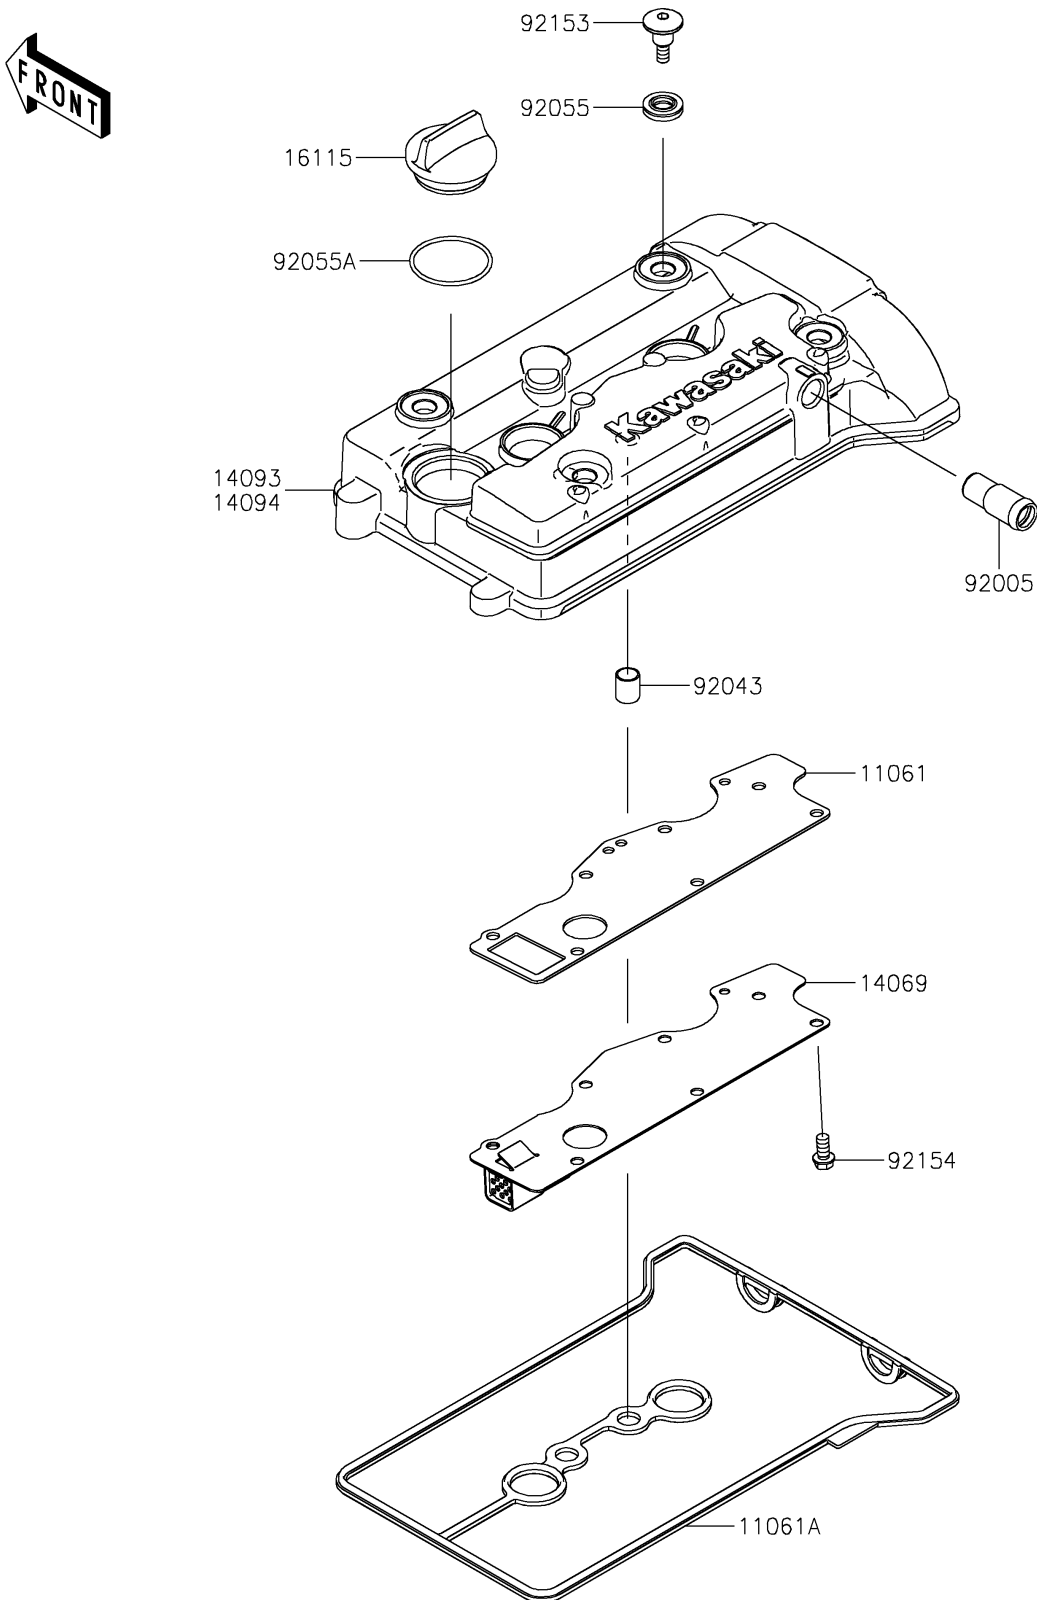

2026 MULE PRO-FXR™ 1000

PARTS DIAGRAM Cylinder Head Cover

E1112

2026 MULE PRO-FXR™ 1000

PARTS LIST

Cylinder Head Cover

| ITEM NAME | PART NUMBER | QUANTITY |
|-----------|-------------|----------|
|-----------|-------------|----------|
