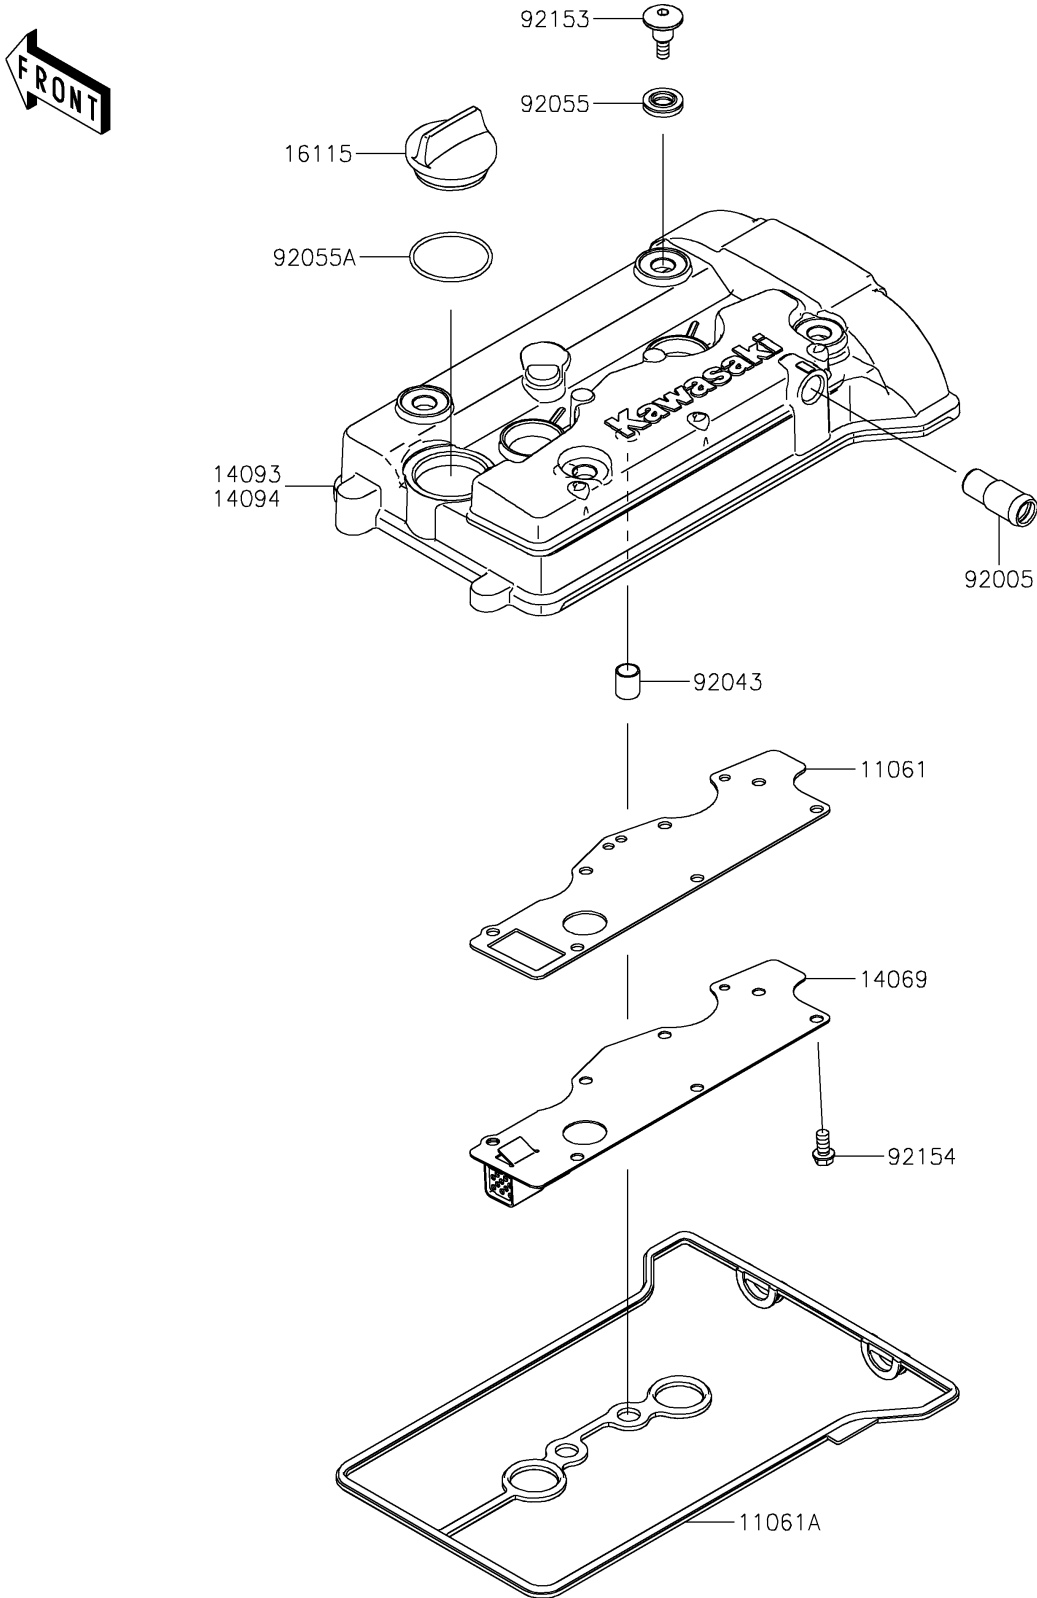

2024 MULE PRO-FXR™ 1000

PARTS DIAGRAM

Cylinder Head Cover

E1112

2024 MULE PRO-FXR™ 1000

PARTS LIST

Cylinder Head Cover

ITEM NAME	PART NUMBER	QUANTITY
-----------	-------------	----------
