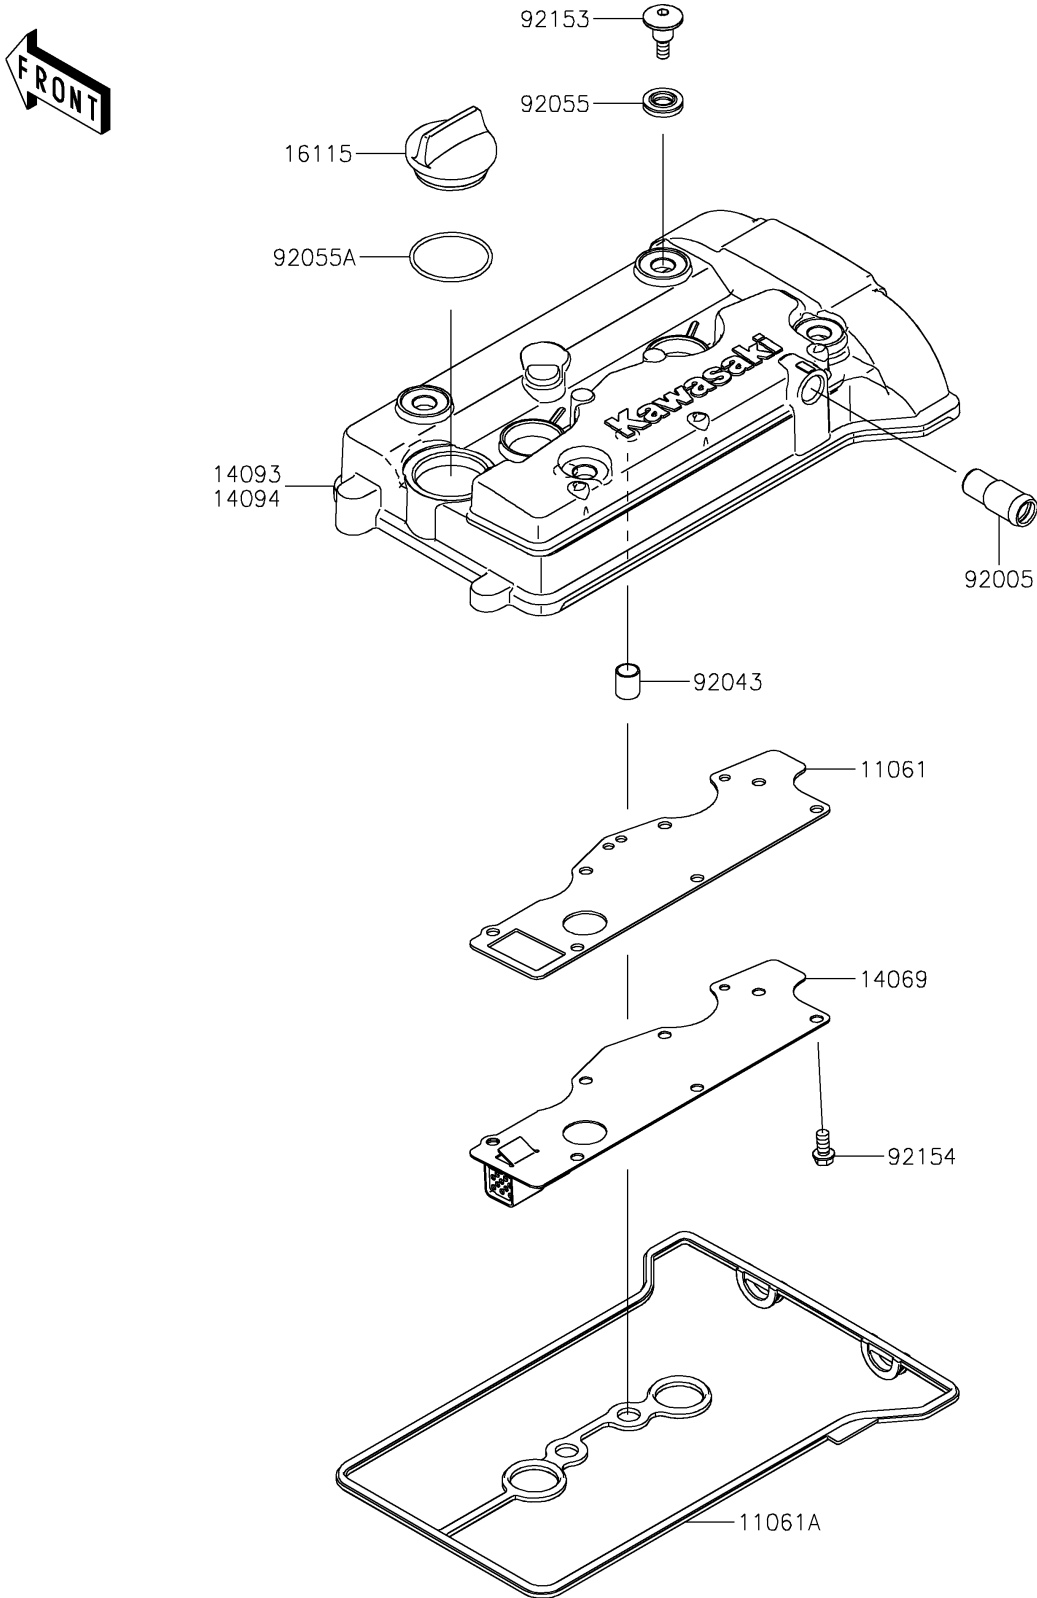

2024 MULE PRO-FXR 1000

PARTS DIAGRAM

Cylinder Head Cover

E1112

2024 MULE PRO-FXR 1000

PARTS LIST

Cylinder Head Cover

ITEM NAME	PART NUMBER	QUANTITY
-----------	-------------	----------
