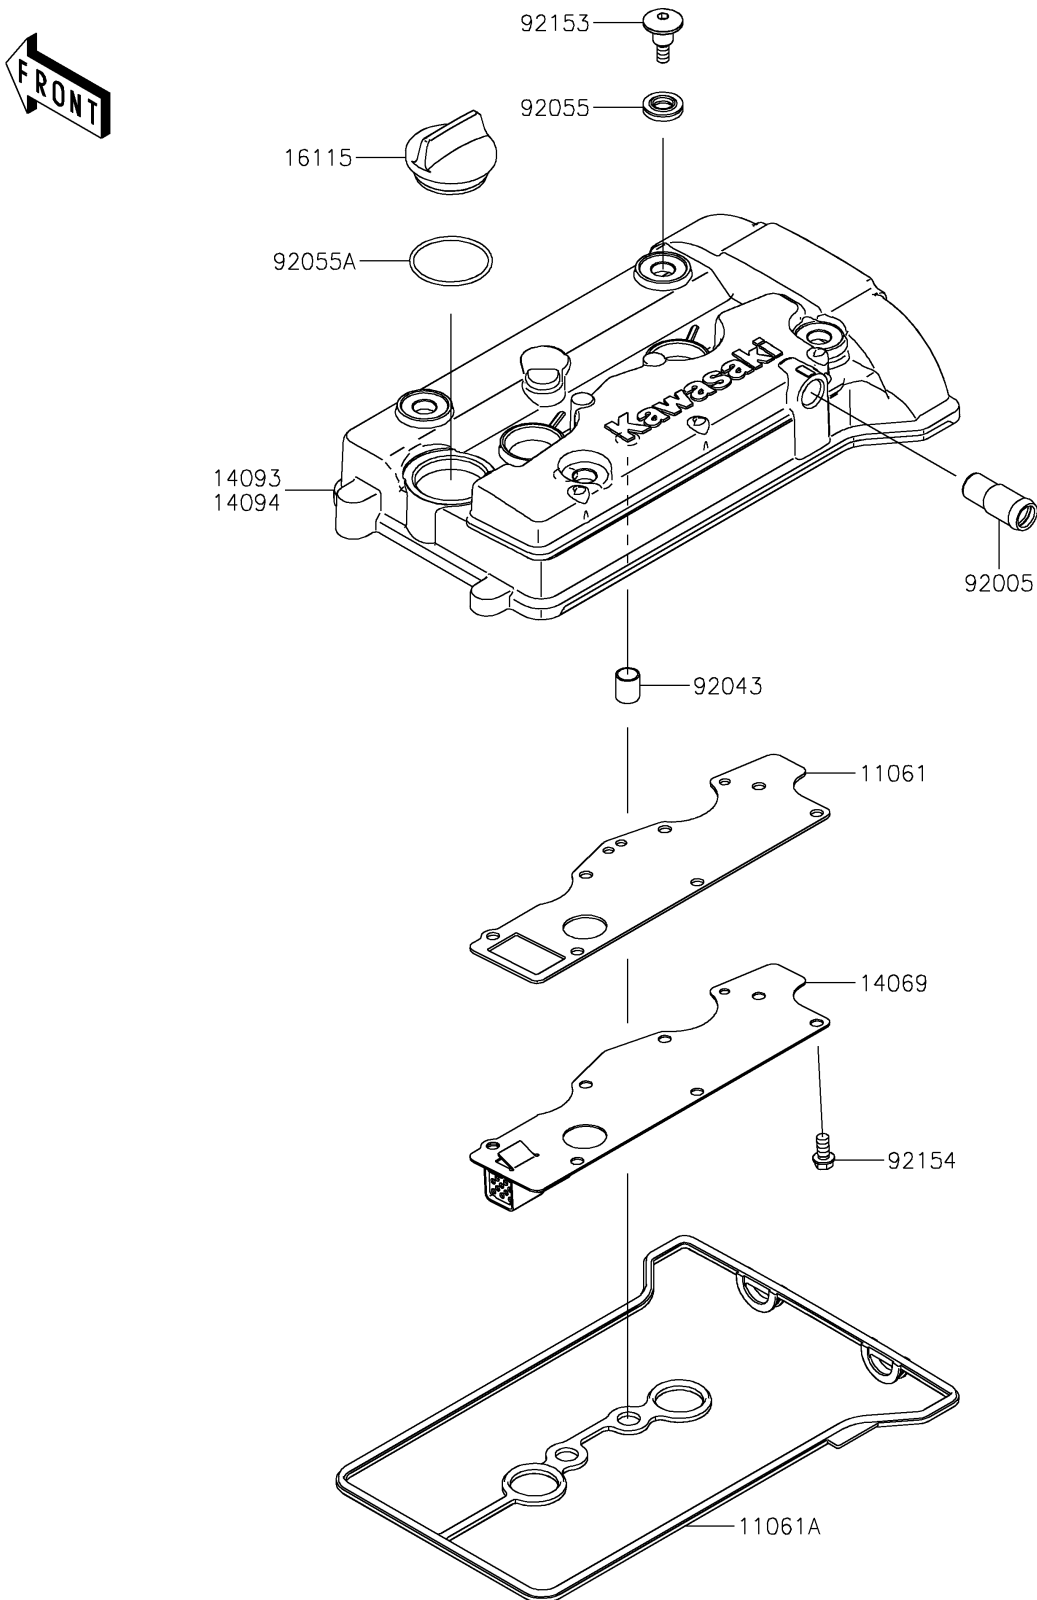

2026 MULE PRO-FXR™ 1000

PARTS DIAGRAM

Cylinder Head Cover

E1112

2026 MULE PRO-FXR™ 1000

PARTS LIST

Cylinder Head Cover

ITEM NAME	PART NUMBER	QUANTITY
GASKET,BREATHER PLATE (Ref # 11061)	11061-1314	1
GASKET,HEAD COVER (Ref # 11061A)	11061-1457	1
BREATHER (Ref # 14069)	14069-0036	1
COVER,HEAD COVER (Ref # 14093)	14093-1384	1
CAP-OIL FILLER (Ref # 16115)	16115-1064	1
FITTING,BREATHER (Ref # 92005)	92005-0968	1
PIN,10.1X12X14 (Ref # 92043)	92043-4009	2
RING-O (Ref # 92055)	92055-0785	4
RING-O (Ref # 92055A)	92055-1759	1
BOLT,SOCKET,6X22.5 (Ref # 92153)	92153-1779	4
BOLT,FLANGED-SMALL,6X12 (Ref # 92154)	92154-1888	7