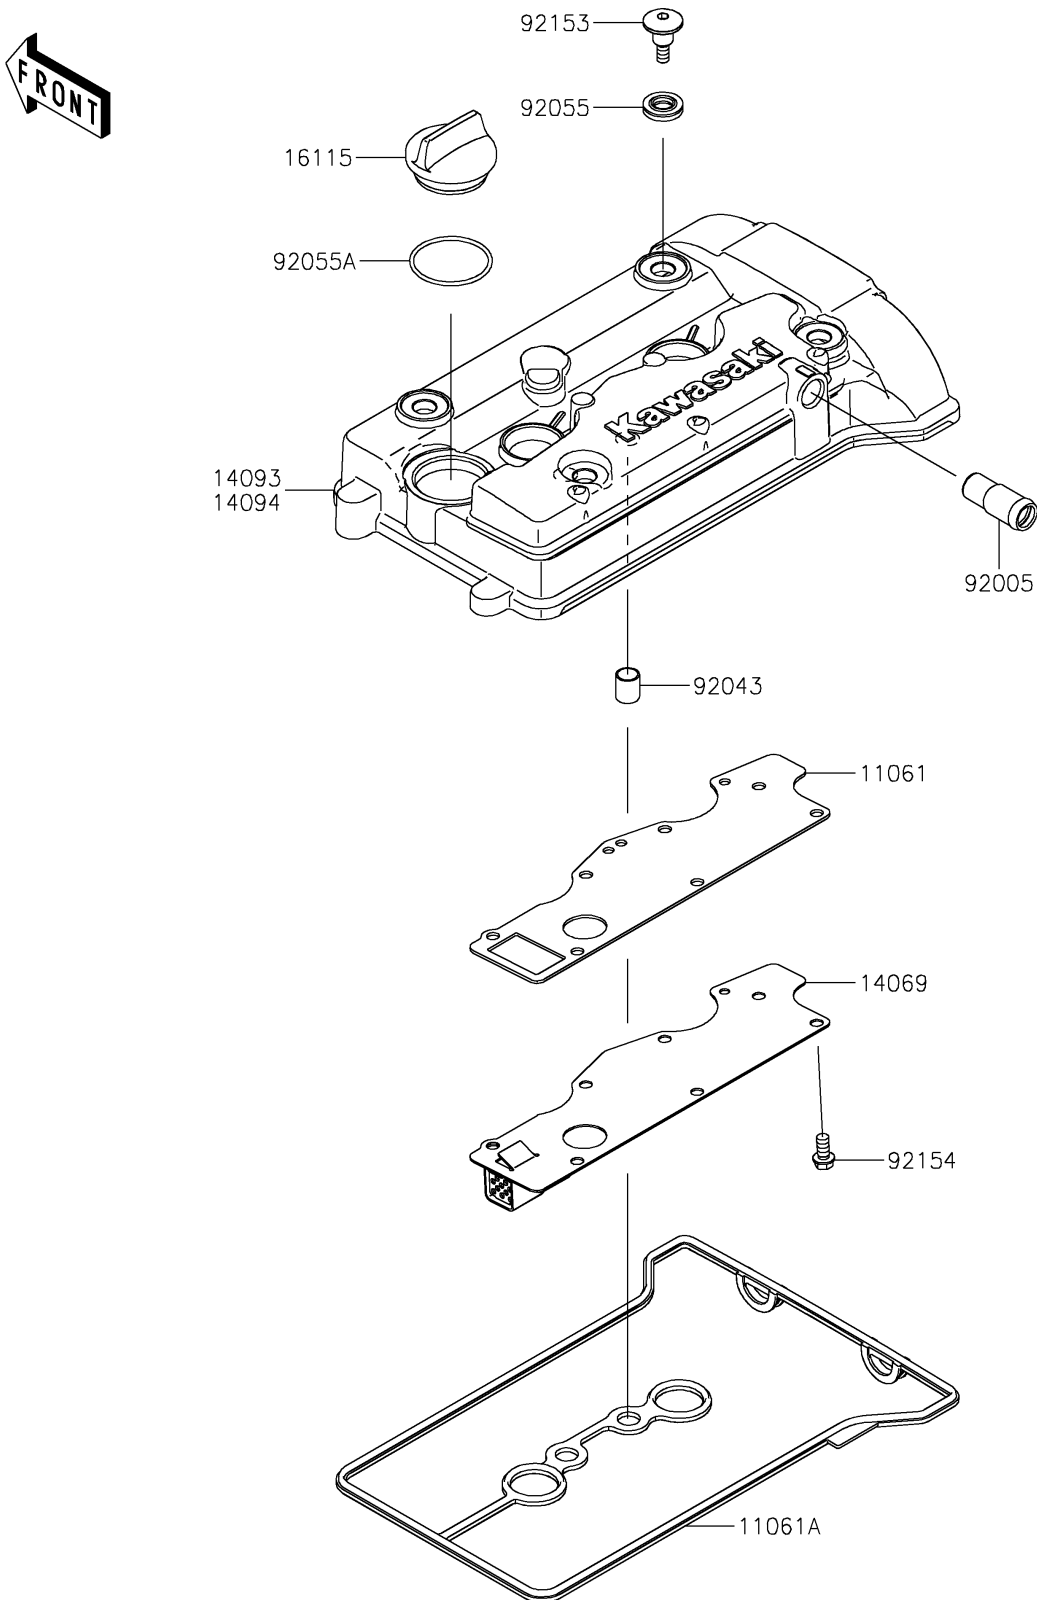

## PARTS DIAGRAM Cylinder Head Cover

E1112

## PARTS LIST

### Cylinder Head Cover

ITEM NAME	PART NUMBER	QUANTITY
GASKET,BREATHER PLATE (Ref # 11061)	11061-1314	1
GASKET,HEAD COVER (Ref # 11061A)	11061-1457	1
BREATHER (Ref # 14069)	14069-0036	1
COVER,HEAD COVER (Ref # 14093)	14093-1384	1
CAP-OIL FILLER (Ref # 16115)	16115-1064	1
FITTING,BREATHER (Ref # 92005)	92005-0968	1
PIN,10.1X12X14 (Ref # 92043)	92043-4009	2
RING-O (Ref # 92055)	92055-0785	4
RING-O (Ref # 92055A)	92055-1759	1
BOLT,SOCKET,6X22.5 (Ref # 92153)	92153-1779	4
BOLT,FLANGED-SMALL,6X12 (Ref # 92154)	92154-1888	7