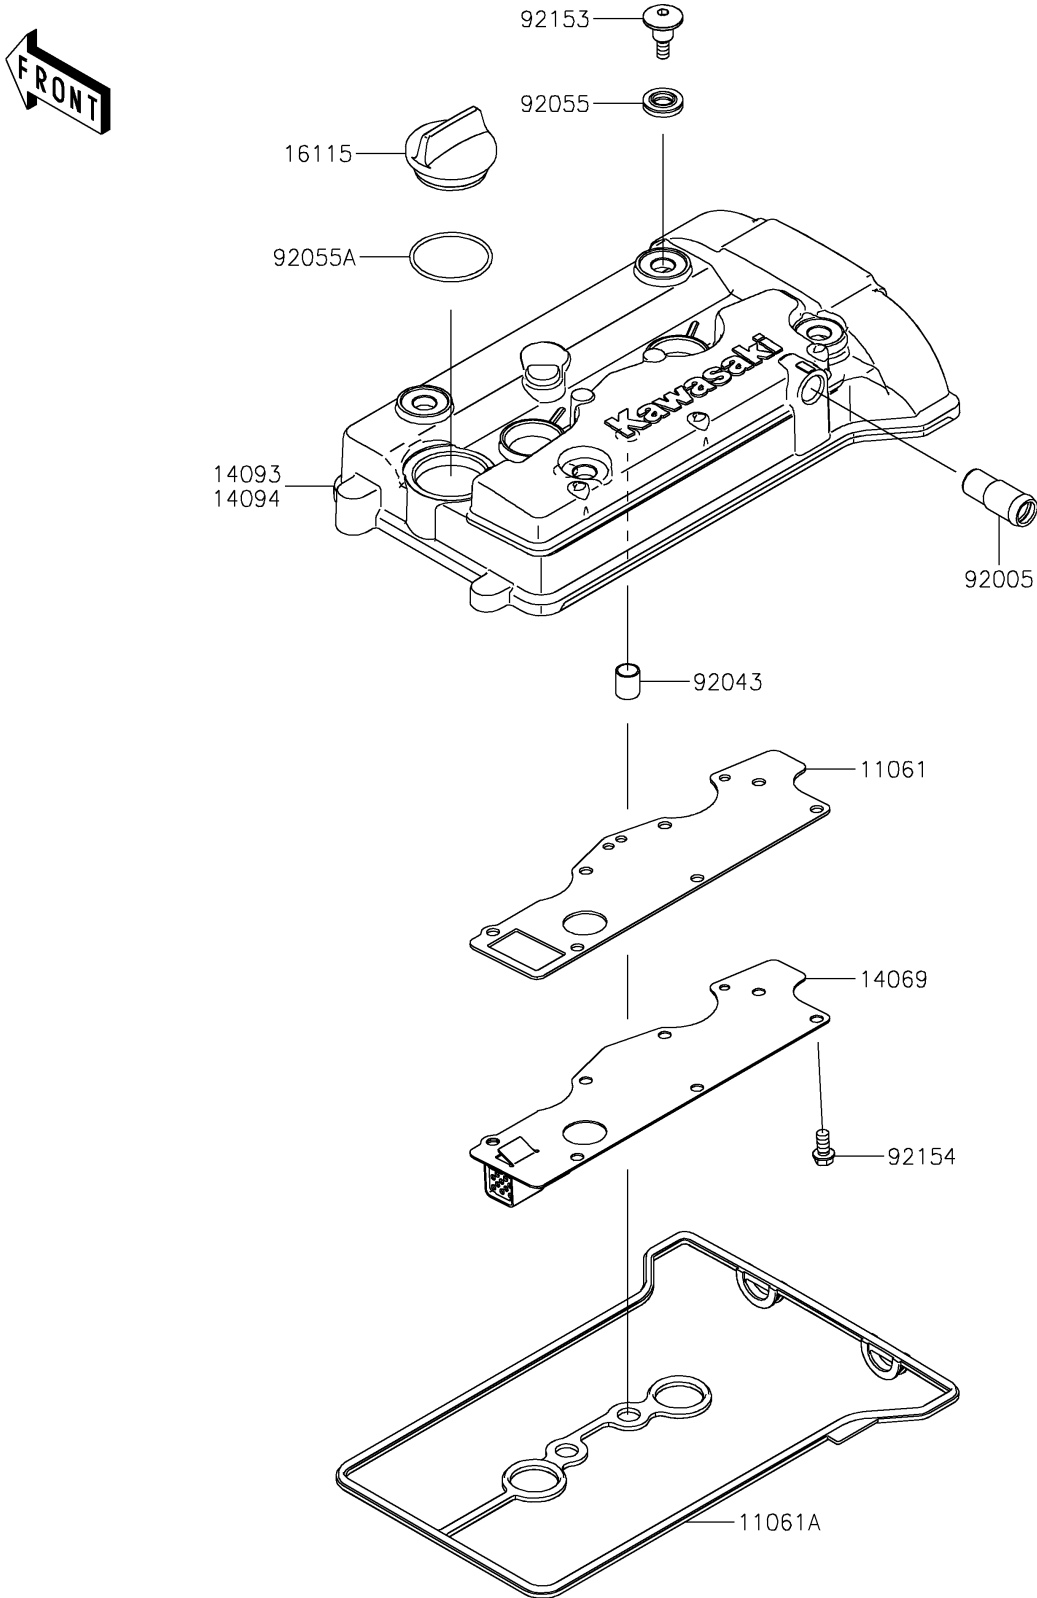

## PARTS DIAGRAM

### Cylinder Head Cover

E1112

## PARTS LIST

### Cylinder Head Cover

ITEM NAME	PART NUMBER	QUANTITY
GASKET,BREATHER PLATE (Ref # 11061)	11061-1314	1
GASKET,HEAD COVER (Ref # 11061A)	11061-1457	1
BREATHER (Ref # 14069)	14069-0036	1
COVER,HEAD COVER (Ref # 14093)	14093-1384	1
CAP-OIL FILLER (Ref # 16115)	16115-1064	1
FITTING,BREATHER (Ref # 92005)	92005-0968	1
PIN,10.1X12X14 (Ref # 92043)	92043-4009	2
RING-O (Ref # 92055)	92055-0785	4
RING-O (Ref # 92055A)	92055-1759	1
BOLT,SOCKET,6X22.5 (Ref # 92153)	92153-1779	4
BOLT,FLANGED-SMALL,6X12 (Ref # 92154)	92154-1888	7