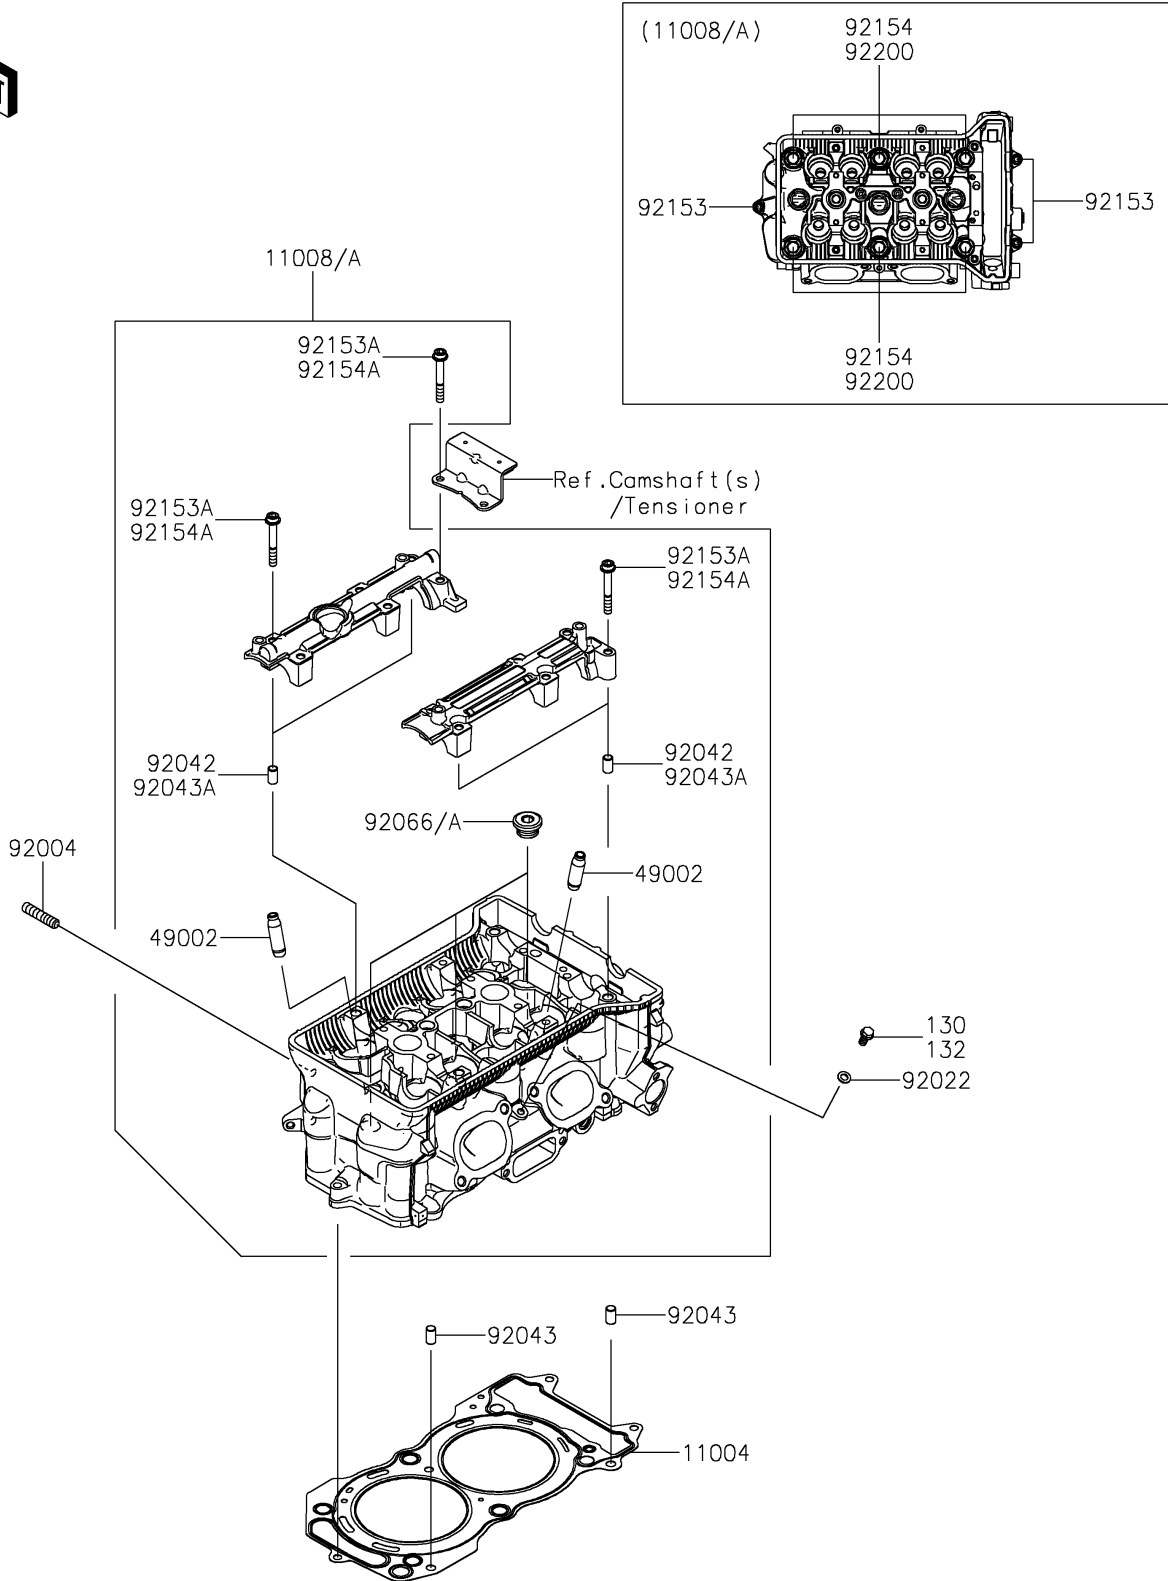

2024 MULE PRO-FXR 1000

PARTS DIAGRAM

Cylinder Head

E1111

2024 MULE PRO-FXR 1000

PARTS LIST Cylinder Head

ITEM NAME	PART NUMBER	QUANTITY
-----------	-------------	----------