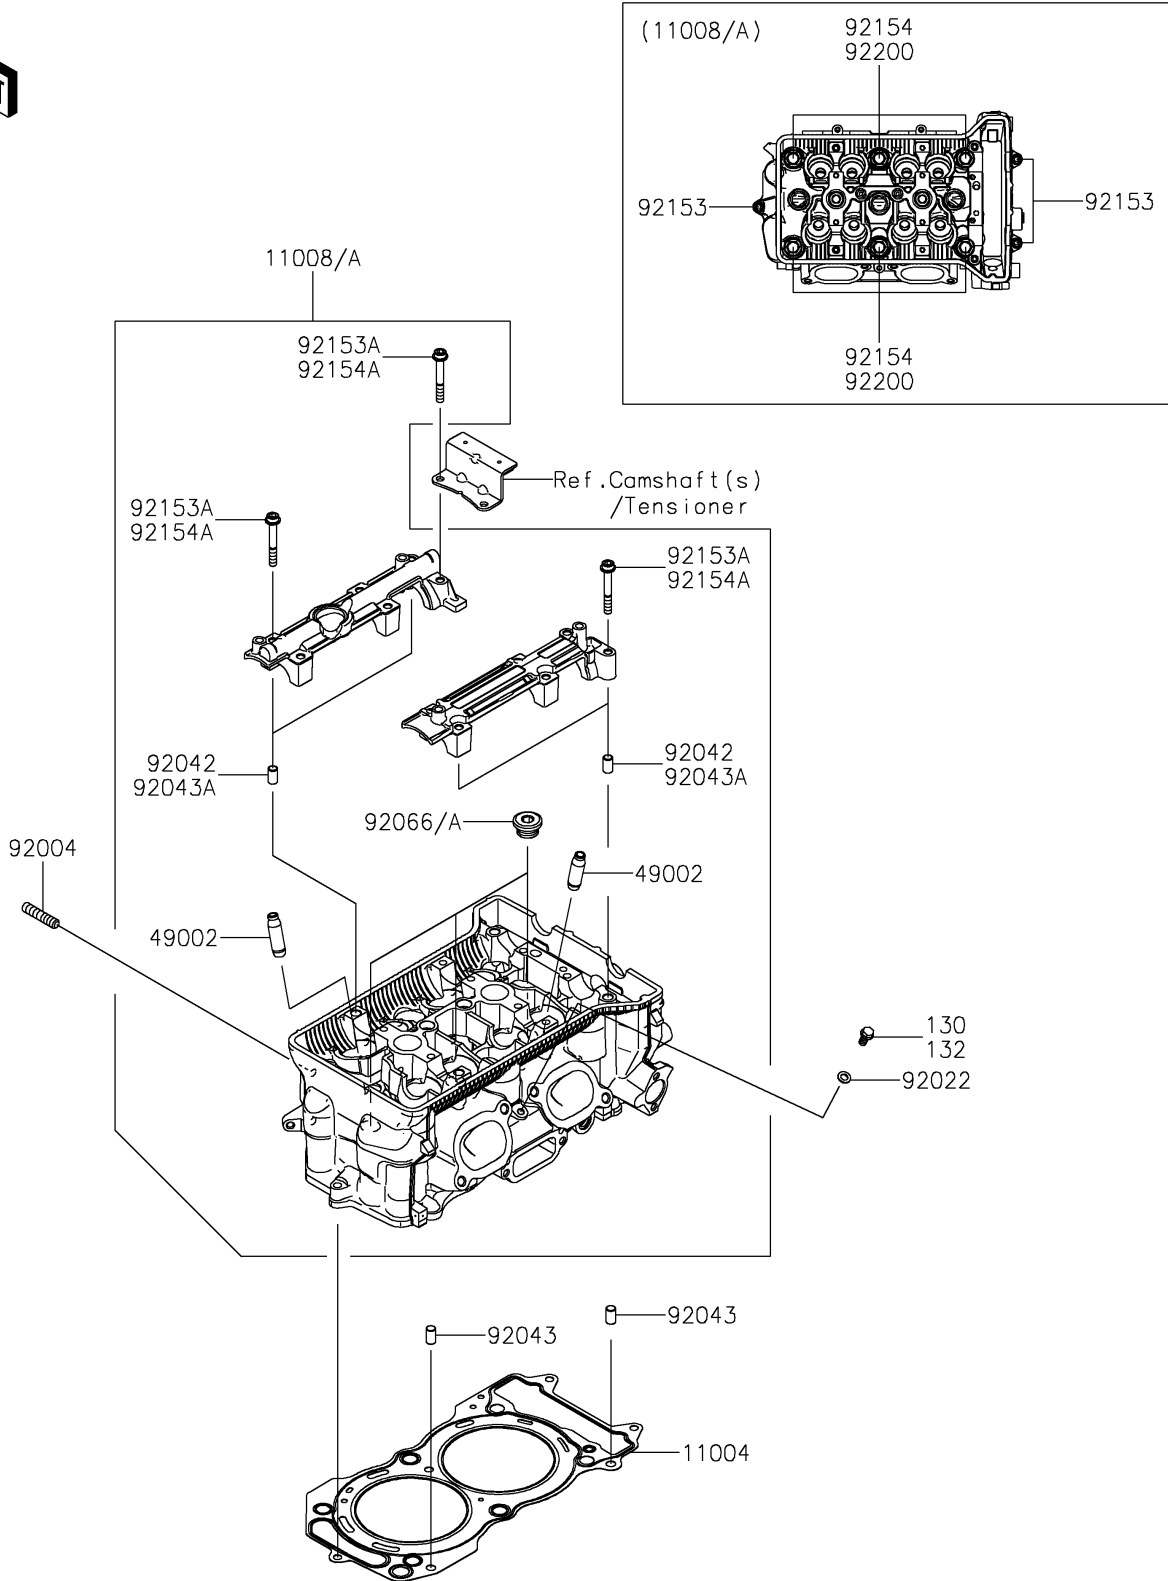

2024 MULE PRO-FXR 1000

PARTS DIAGRAM

Cylinder Head

E1111

2024 MULE PRO-FXR 1000

PARTS LIST

Cylinder Head

ITEM NAME	PART NUMBER	QUANTITY
GASKET-HEAD (Ref # 11004)	11004-0809	1
HEAD-COMP-CYLINDER (Ref # 11008)	11008-1502	1
GUIDE-VALVE (Ref # 49002)	49002-0709	8
STUD,8X22 (Ref # 92004)	92004-1217	8
WASHER,6.2X11X1 (Ref # 92022)	92022-304	1
PIN,DOWEL,6.3X8X14 (Ref # 92042)	92042-007	4
PIN,8X14 (Ref # 92043)	92043-1567	2
PLUG,18X10 (Ref # 92066)	92066-0832	3
BOLT,6X95 (Ref # 92153)	92153-0320	3
BOLT,SOCKET,6X45 (Ref # 92153A)	92153-0656	12
BOLT,11X157 (Ref # 92154)	92154-3931	6
WASHER,11.5X20.5X3.2 (Ref # 92200)	92200-0727	6
BOLT-FLANGED,6X12 (Ref # 130)	130BA0612	1