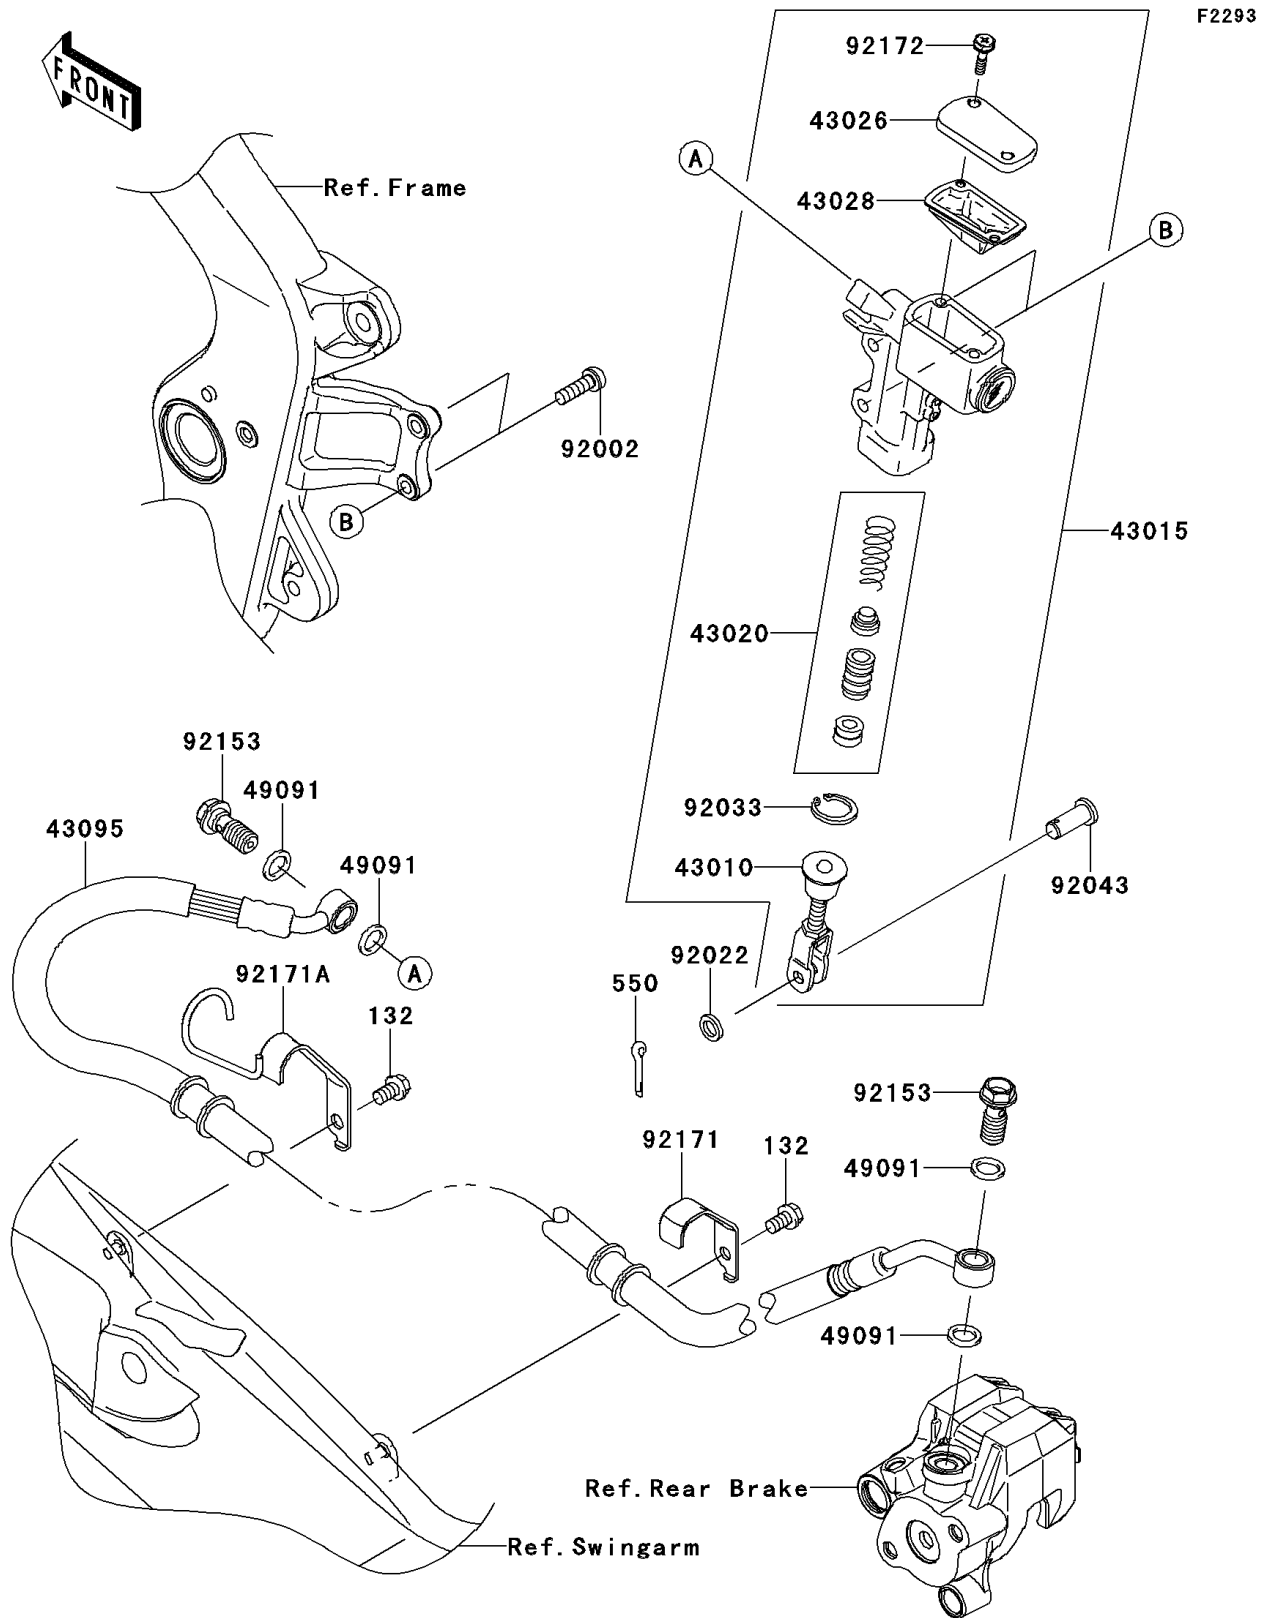

2012 KFX[®] 450R

PARTS DIAGRAM

Rear Master Cylinder

2012 KFX[®] 450R

PARTS LIST

Rear Master Cylinder

ITEM NAME	PART NUMBER	QUANTITY
BOLT-FLANGED-SMALL,6X10 (Ref # 132)	132BA0610	2
PIN-COTTER,2.0X15 (Ref # 550)	550AA2015	1
ROD-ASSY-BRAKE (Ref # 43010)	43010-0006	1
CYLINDER-ASSY-MASTER,RR (Ref # 43015)	43015-0107	1
PISTON-COMP-BRAKE (Ref # 43020)	43020-1094	1
CAP-BRAKE (Ref # 43026)	43026-1086	1
DIAPHRAGM (Ref # 43028)	43028-1092	1
HOSE-BRAKE,RR (Ref # 43095)	43095-0345	1
WASHER-SEAL,10.1X14.5X1.5 (Ref # 49091)	49091-0001	4
BOLT,6X20 (Ref # 92002)	92002-1418	2
WASHER,8.5X13X1 (Ref # 92022)	92022-1028	1
RING-SNAP,20.9X24.6X1.2 (Ref # 92033)	92033-0079	1
PIN (Ref # 92043)	92043-0004	1
BOLT,OIL,L=23 (Ref # 92153)	92153-0627	2
CLAMP (Ref # 92171)	92171-0661	1
CLAMP (Ref # 92171A)	92171-1648	1
SCREW (Ref # 92172)	92172-0286	2