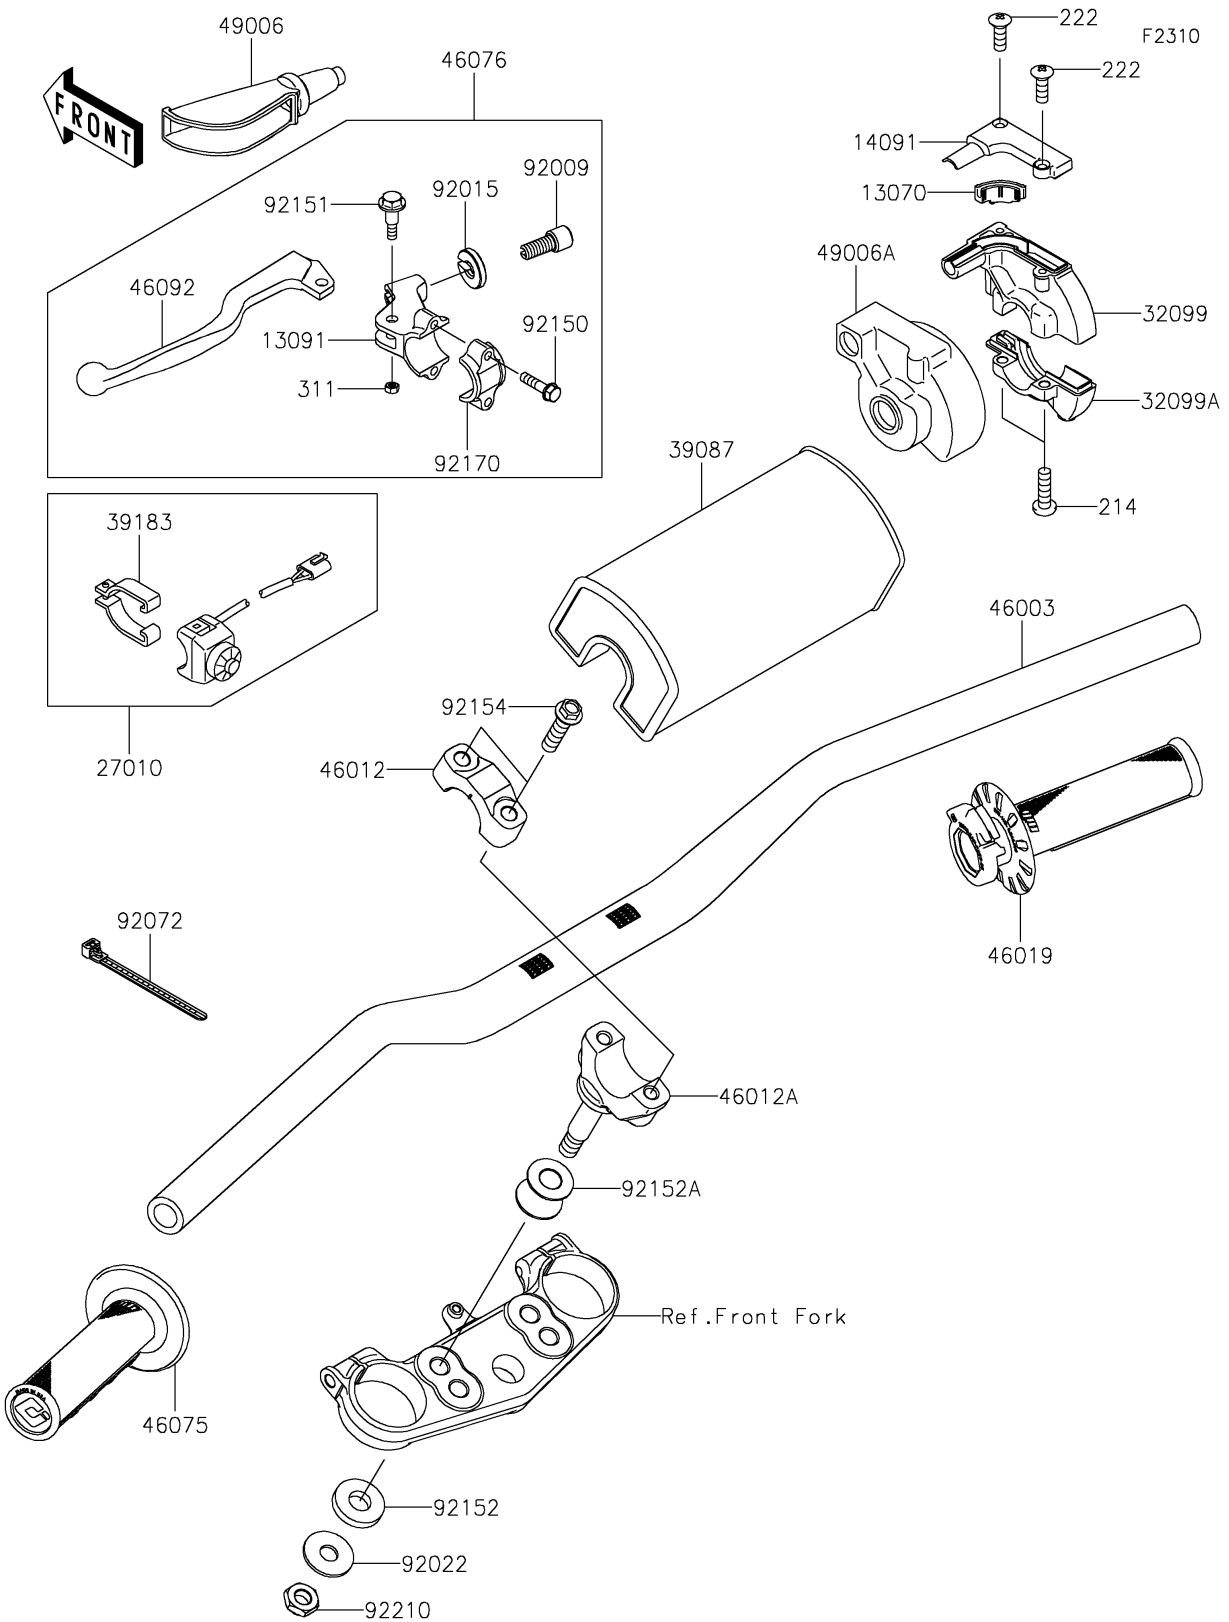

2026 KX™112

PARTS DIAGRAM

Handlebar