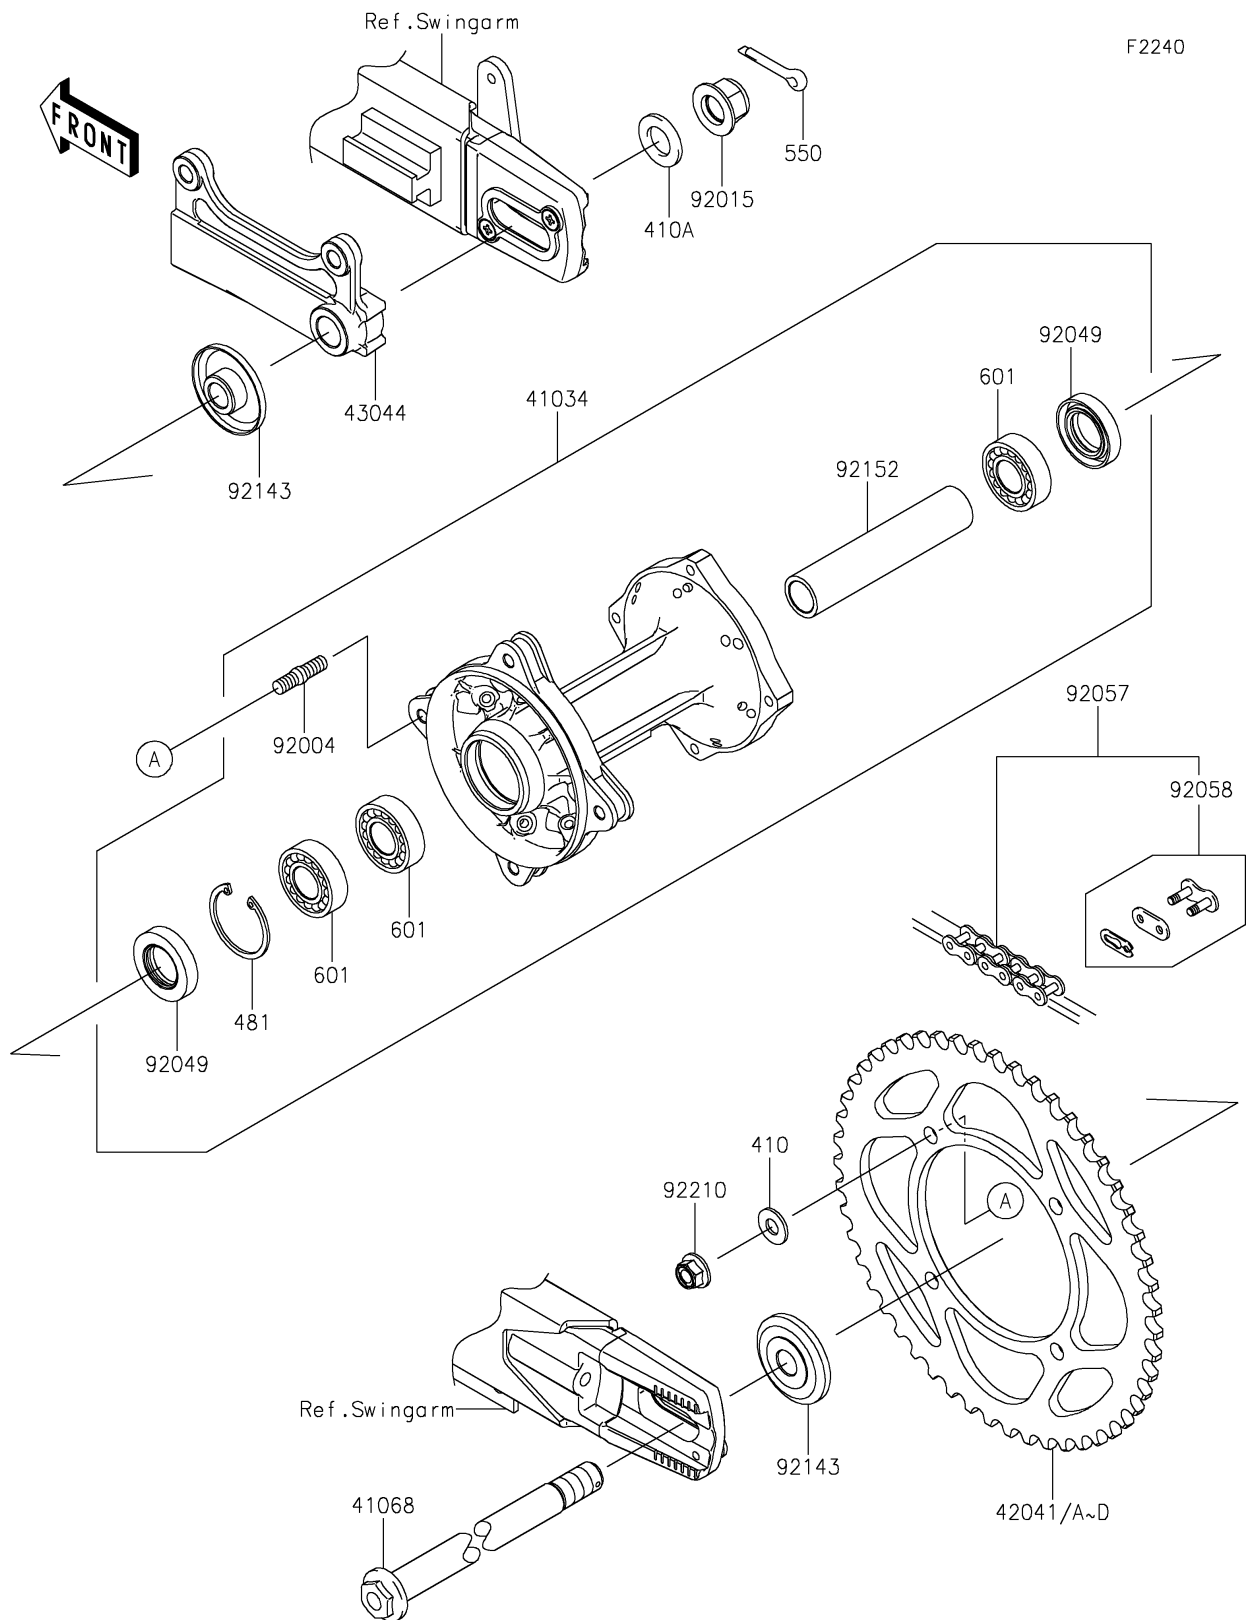

2026 KX™112

PARTS DIAGRAM

Rear Hub

2026 KX™112

PARTS LIST

Rear Hub

ITEM NAME

PART NUMBER

QUANTITY
