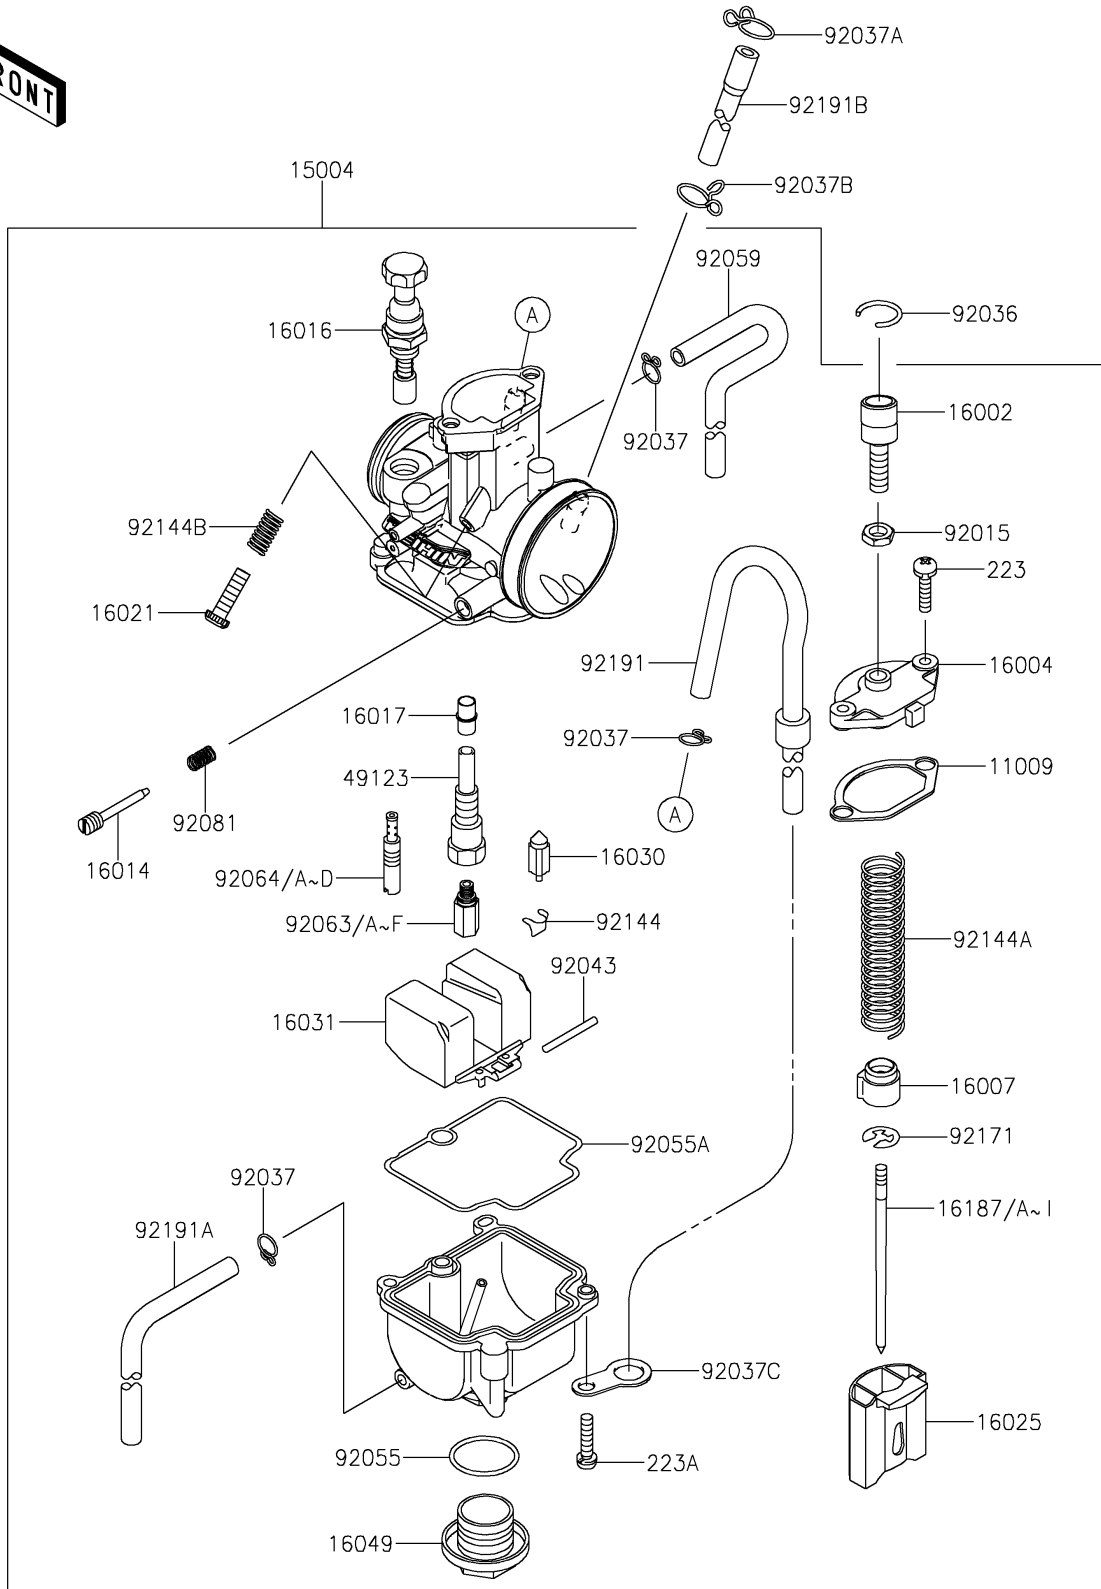

2026 KX™112

PARTS DIAGRAM

Carburetor

E1611

2026 KX™112

PARTS LIST

Carburetor

Kawasaki

Let the Good Times Roll®

ITEM NAME

PART NUMBER

QUANTITY
