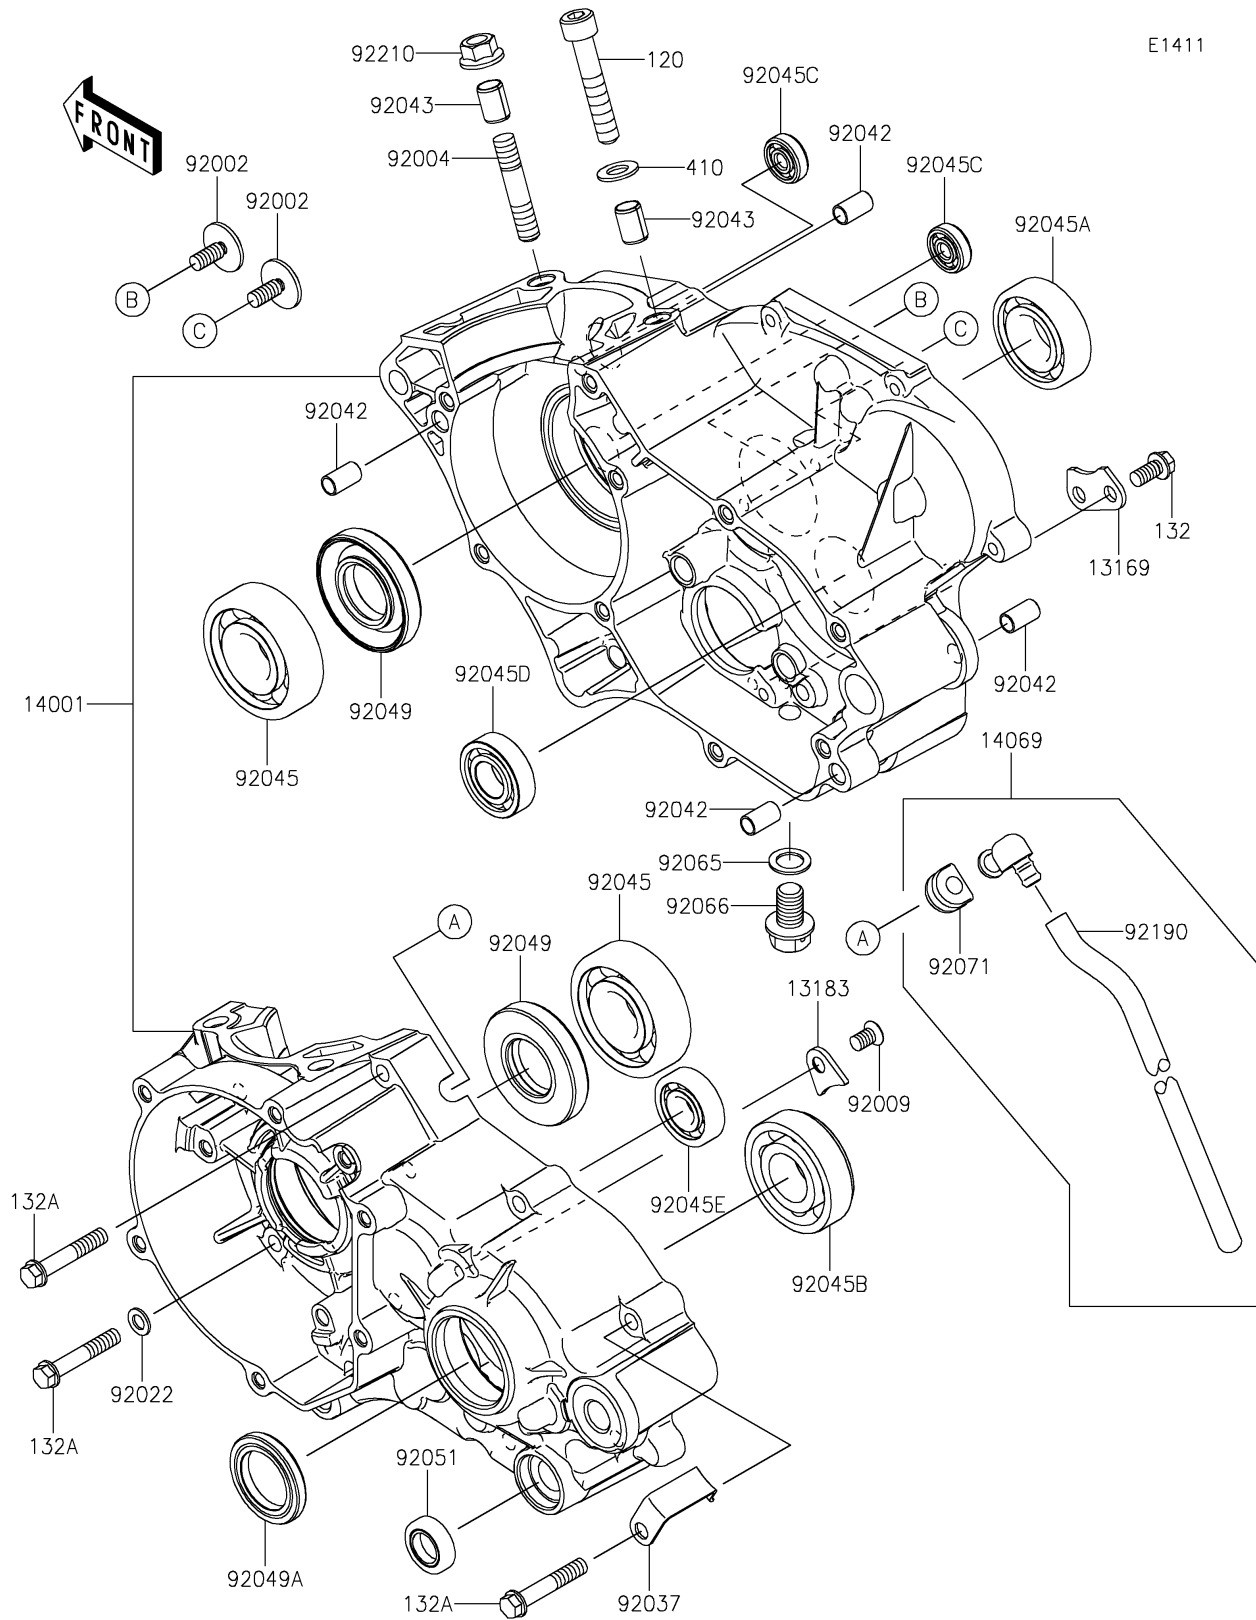

2026 KX™112

PARTS DIAGRAM

Crankcase

E1411

2026 KX™112

PARTS LIST

Crankcase

Kawasaki

Let the Good Times Roll®

ITEM NAME

PART NUMBER

QUANTITY
