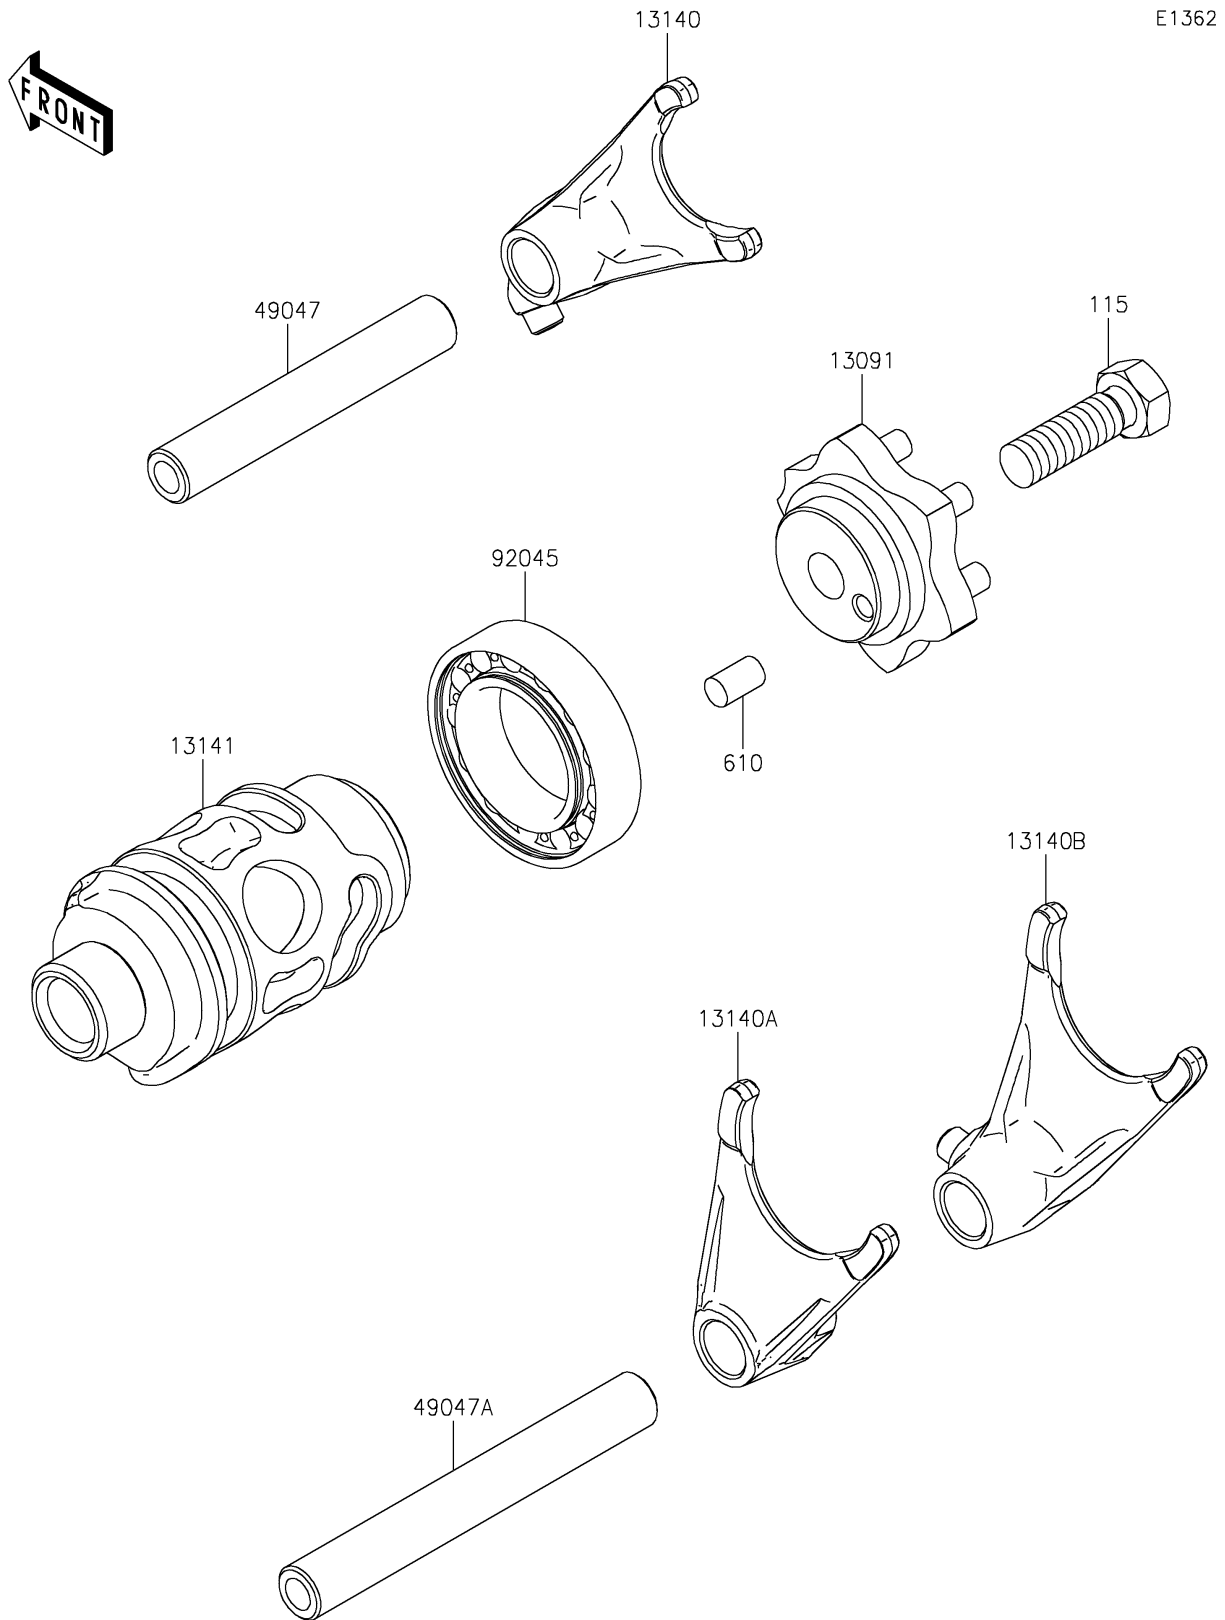

2026 KX™112

PARTS DIAGRAM

Gear Change Drum/Shift Fork(s)

2026 KX™112

PARTS LIST

Gear Change Drum/Shift Fork(s)

ITEM NAME

PART NUMBER

QUANTITY
