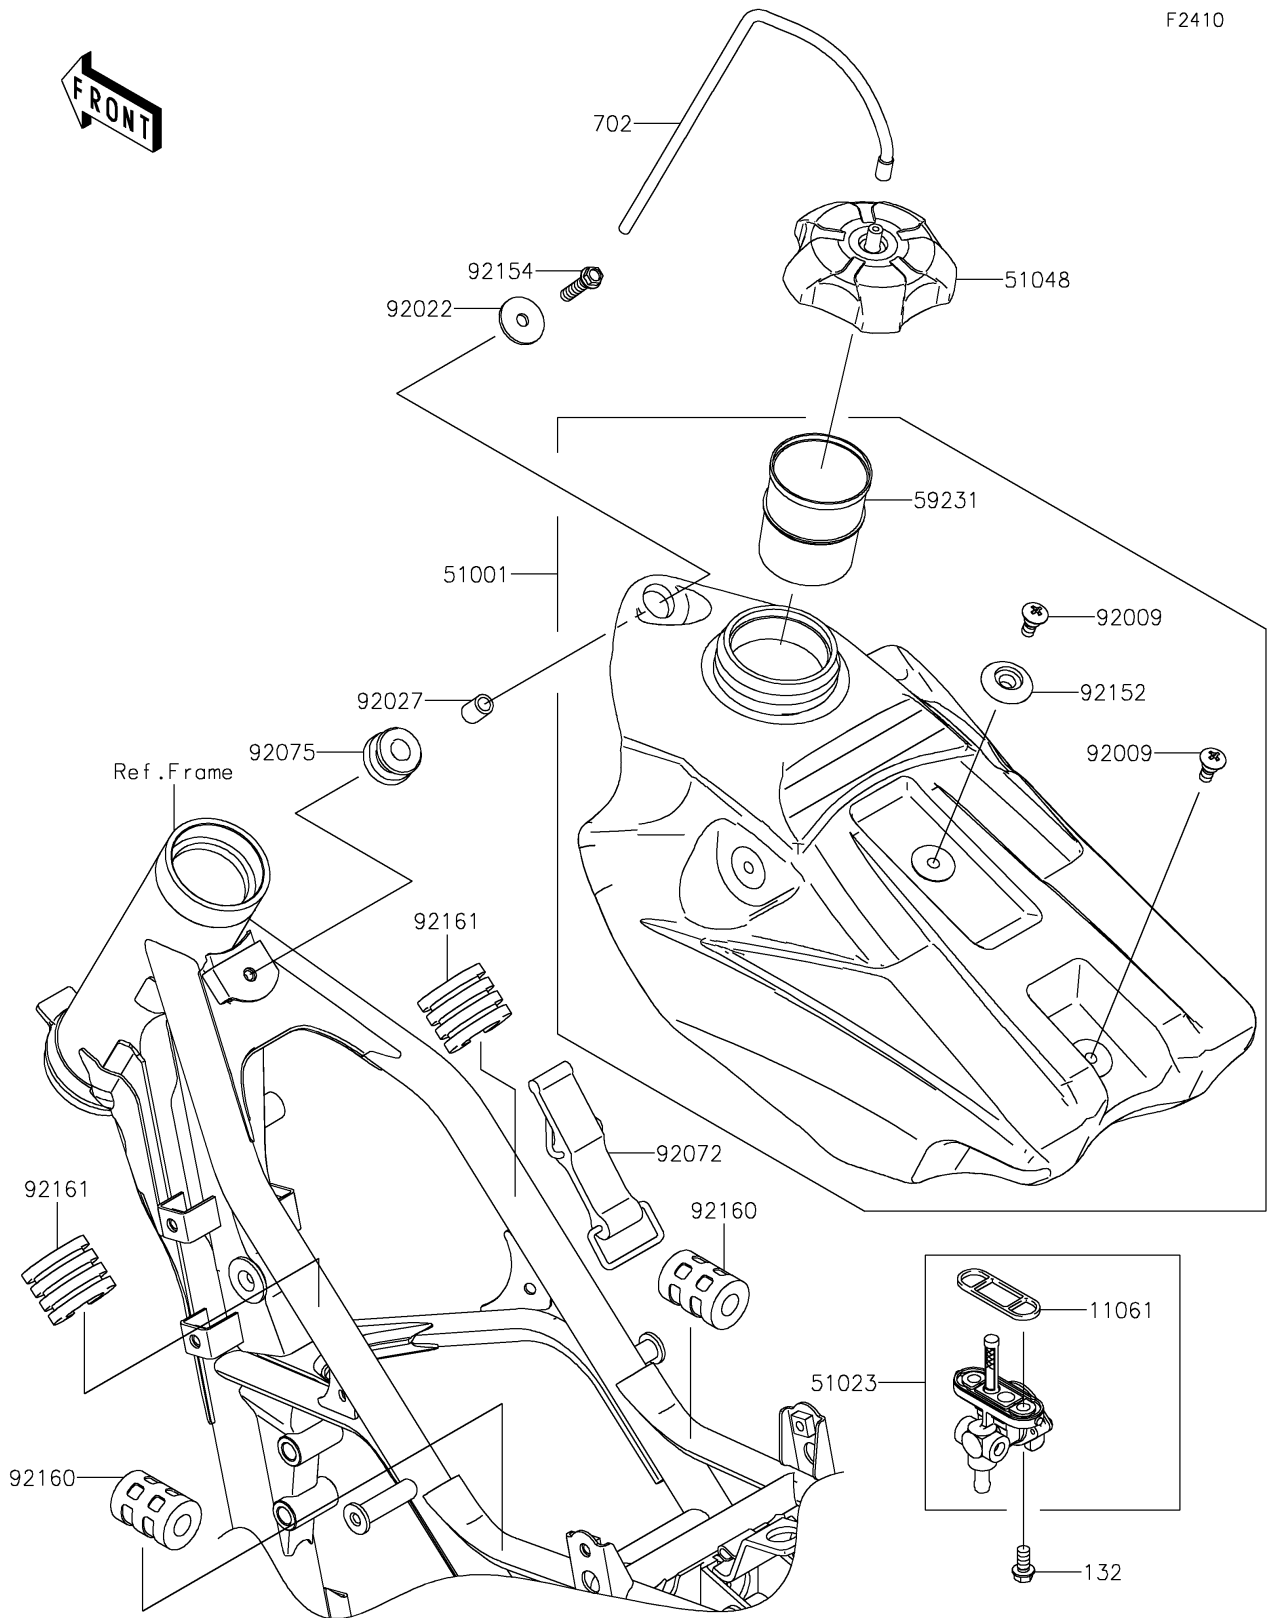

2026 KX™ 85

PARTS DIAGRAM

Fuel Tank

F2410

2026 KX™ 85

PARTS LIST

Fuel Tank

Kawasaki

Let the Good Times Roll®

ITEM NAME

PART NUMBER

QUANTITY
