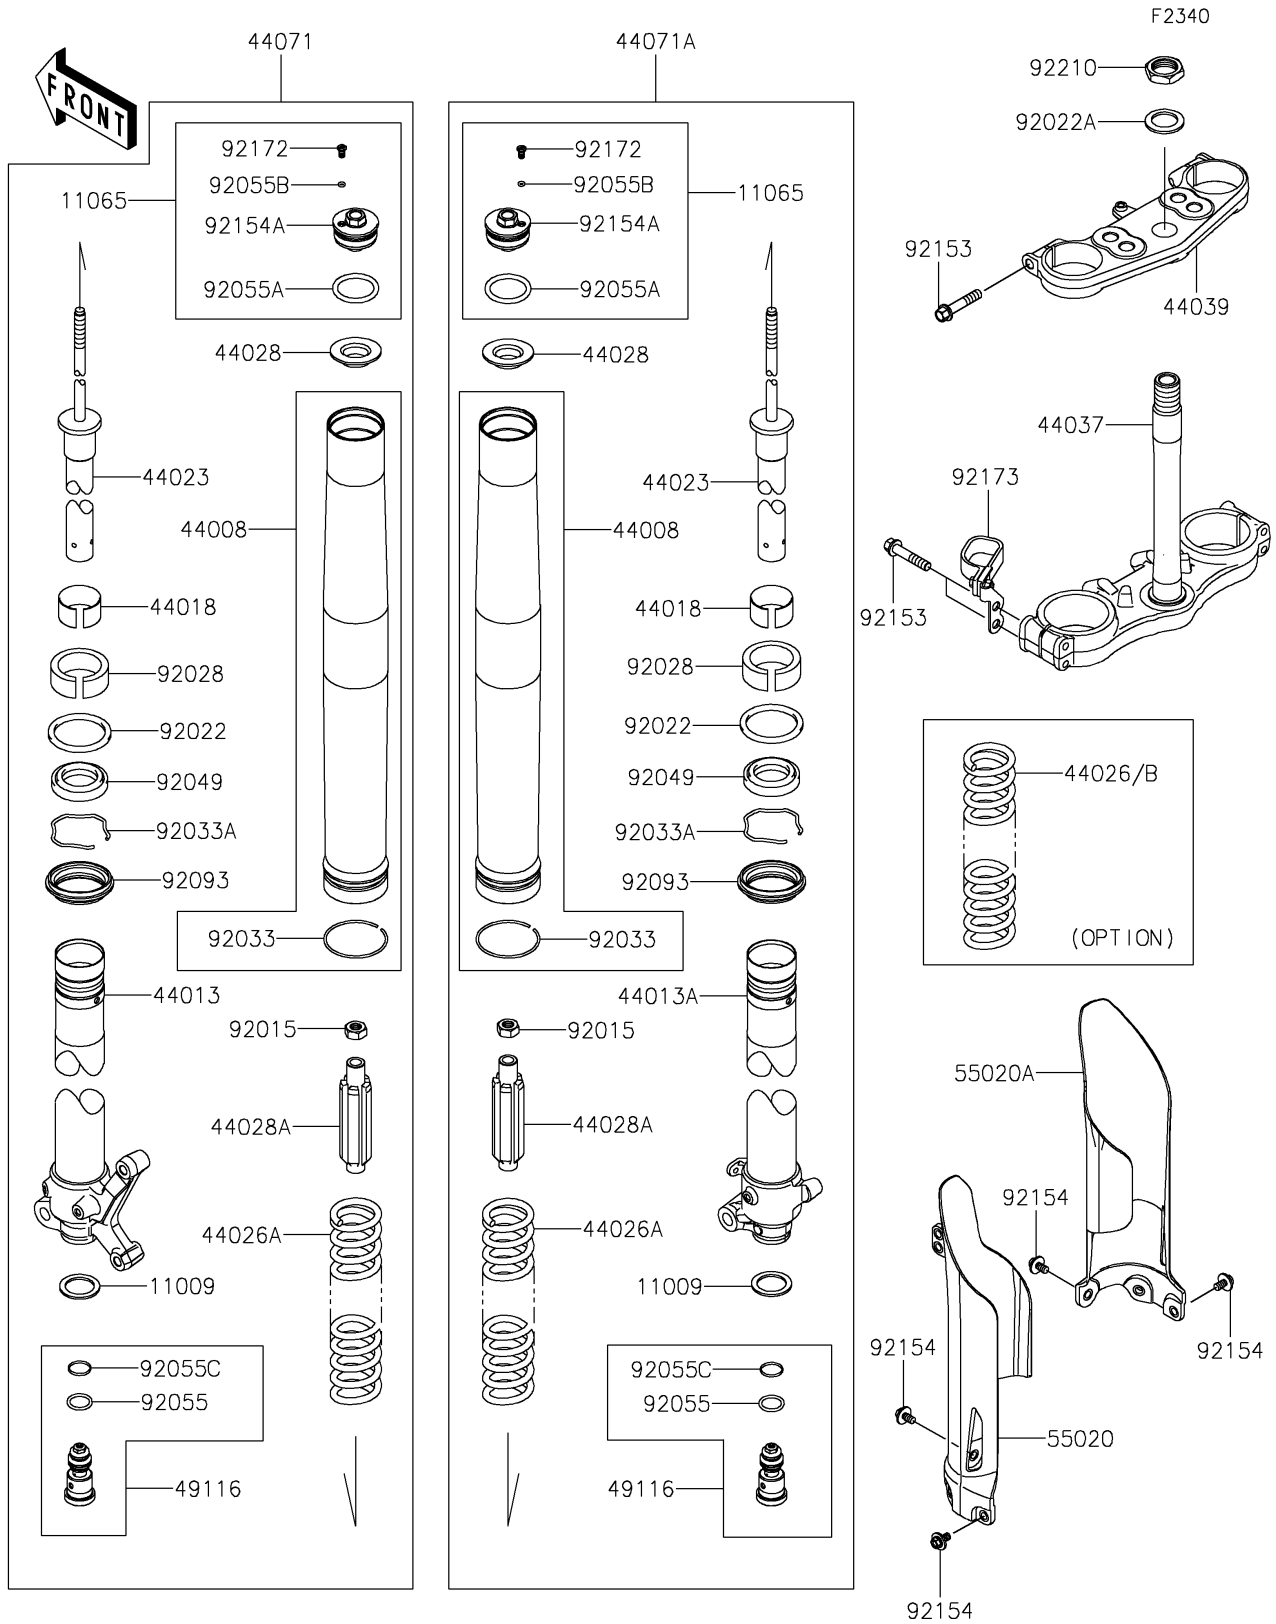

2026 KX™ 85

PARTS DIAGRAM

Front Fork